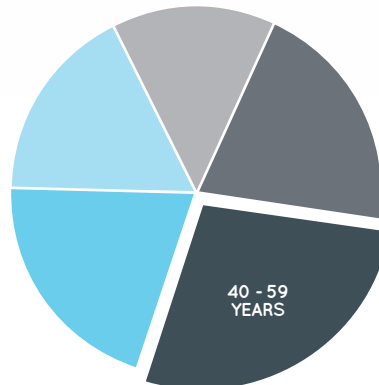

KEY FEATURES

175

NUMBER OF RETAILERS*

324.8m

TOTAL ANNUAL SALES (\$)*

58,104

GROSS LEASABLE AREA (M2)*

2,619