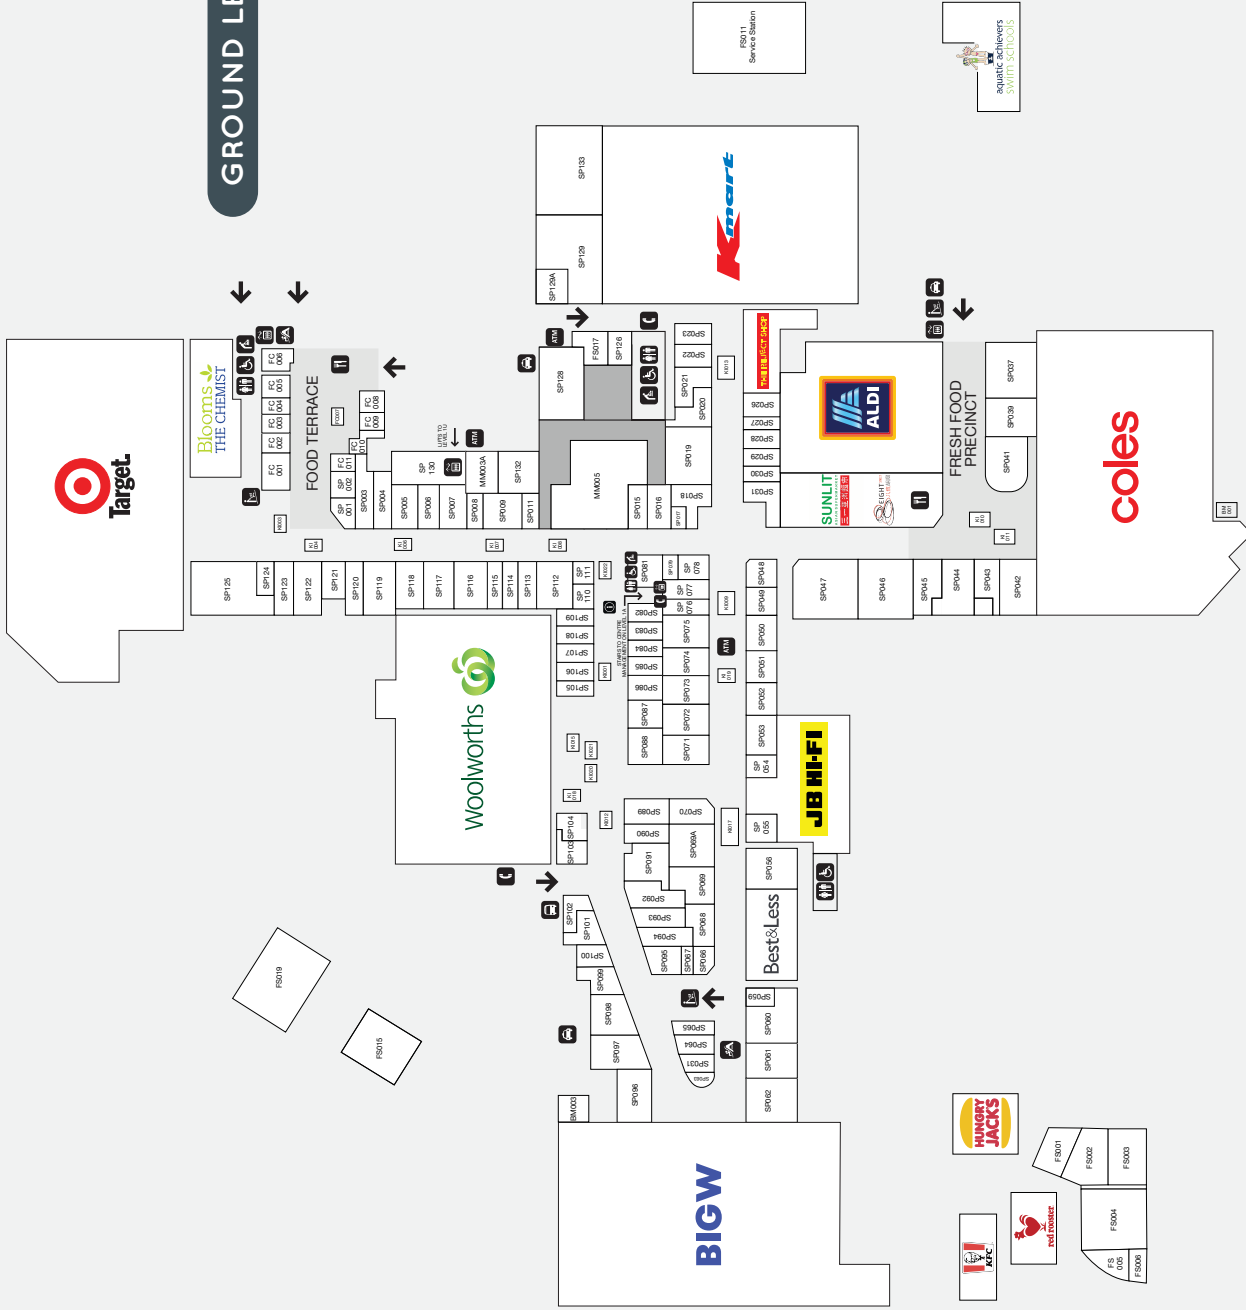

192,700

TRADE AREA POPULATION*

LEVEL 1U

LEVEL 1A

GROUND LEVEL

STORE	LEVEL	#	STORE	LEVEL	#	STORE	LEVEL	#	STORE	LEVEL	#	
MAJOR STORES			Rockmans	G	SP101	HAIR / NAILS / BEAUTY			QLD Diagnostic Imaging	G	FS004	
ALDI	G	MJ006	Rodney Clark	G	SP006	Bella Nails	G	SP064	QML Pathology	G	MM001	
BIG W	G	MJ004	Suzanne Grae	G	SP093	Bollywood Eyebrows	G	KI019	Sullivan Nicolaides Pathology	G	FS006	
Coles	G	MJ002	Valleygirl	G	SP116	Clear Skincare	G	SP015	WeCare Medical Centre	G	SP097	
Kmart	G	MJ001	W. Lane	G	SP100	Dr. Massage	G	SP090	MOBILE PHONES / TECHNOLOGY			
Target	G	MJ005	FOOD - DINE IN / TAKEAWAY			Happy Feet Steam Massage	G	SP126	Dr. Mobile Phone	G	KI012	
Woolworths	G	MJ003	8 Thai	G	SP032	Indulgence Massage and				Happytel	G	KI006
BANKS / CREDIT UNIONS / ATMS			Ali Baba	G	FC004	Day Spa	G	SP072	Hello Phone	G	KI009	
ANZ Bank	G	SP088	BOBA Chicken	G	SP032	Josif's Barber Studio	G	SP066	Telstra	G	SP113	
ANZ ATM	G	ATM	Boost Juice	G	KI018	Jon le Court	G	SP083	T-Shine Case	G	KI001	
atmx	G	AT004	Burlington BBQ	G	SP032	Just Cuts	G	SP082	Vodafone	G	SP008	
Bendigo Bank	G	SP122	Chatime	G	KI020	Laser Clinics	G	SP086	Yes Optus	G	SP123	
Bendigo Bank ATM	G	ATM	Chatterbox	G	SP065	Massage Philosophy	G	SP028	EYEWEAR / OPTICAL			
Commonwealth Bank	G	MM003A	Cluck Cluck	G	SP032	Modish Barber	G	SP023	Laubman & Pank	G	SP022	
Commonwealth Bank ATM	G	ATM	Gong Cha	G	SP045	New Way Hair Restoration	1A	OF001	Lenspro	G	SP002	
National Australia Bank	G	SP130	Hungry Jacks	G	FS013	Ombre Nail Lounge	G	SP120	OPSM	G	SP003	
National Australia Bank ATM	G	ATM	Jamaica Blue	G	KI017	Price Attack	G	SP030	Specsavers	G	SP060	
Suncorp	G	SP069	Japanice	G	SP032	Priceline	G	SP047	Sunglass Hut	G	KI008	
Suncorp ATM	G	ATM	KFC	G	FS012	ProfessioNAIL	G	SP079	The Optical Superstore	G	SP103	
Westpac	G	SP128	McDonald's	G	FC001	S&S Hair	G	SP053	Vision Precinct	G	SP027	
Westpac ATM	G	ATM	Mekong	G	FC009	Stefan	G	SP121	PHARMACIES			
BOOKS / NEWSAGENTS			Mr Curry	G	SP032	The Body Shop	G	SP011	Blooms The Chemist	G	MM001	
Books Etc	G	SP070	Mrs Fields	G	KI003	Tranquility Beauty Salon	G	SP110	PROFESSIONAL SUITES			
Nextra	G	SP041	Muffin Break	G	FC007	Wax'd	G	SP026	Centenary Real Estate	1U	OF005	
QBD: Books	G	SP087	Noodle and Donburi	G	FC006	HEALTH / FITNESS			Councillor Sarah Hutton	G	FS017	
DISCOUNT VARIETY			Red Rooster	G	FS014	Aquatic Achievers	G	FS016	H&R Block	G	SP132	
Discount Station	G	SP125	Rolling Man	G	SP032	HOMEWARES & GIFTS			Liberty Wealth &			
The Reject Shop	G	MM004	Sakura Fresh Bar	G	KI004	DecoRug Home	G	SP069A	Steadfast Solicitors	1U	OF002	
FASHION ACCESSORIES / HANDBAGS			Shingle Inn	G	SP102	Dusk	G	SP107	Mortgage Choice	1U	OF007	
Kindred Boutique & Gifts	G	SP124	Subway	G	FC003	Glorious Gifts	G	SP085	Ray White Centenary	G	FS002	
Lovisa	G	SP017	Sumo Salad	G	FC011	Ideas	G	SP076	SERVICES & COMMUNITY			
Strandbags	G	SP117	Sunny-side Up	G	FC008	Manchester Importer QLD	G	SP004	Australia Post	G	SP037	
FASHION - CHILDREN'S			Sushi Sushi	G	KI010	Matchbox	G	SP089	Centenary Community Hub	G	FS015	
Ollie's Place Kidswear	G	SP109	The Cheesecake Shop	G	KI015	Robins Kitchen	G	SP084	Centre Management	1A	CM001	
FASHION - MEN'S			The Coffee Club	G	SP031	Smiggle	G	SP077	Customer Service	G	CS001	
Connor	G	SP112	The Little Trike	G	KI011	The Handmade Expo	G	SP056	Justice of the Peace Service	G	SP068A	
Lowes	G	SP019	Won Ton Ton	G	SP032	ELECTRICAL / RETAIL			KC Dry Cleaning	G	SP059	
Tarocash	G	SP048	FOOD - FRESH / GENERAL			Godfreys	G	SP055	Max's Carwash & Detailing	B	BM001	
FASHION - MIXED			Go Vita	G	SP039	JB Hi-Fi	G	MM002	Mister Minit	G	KI013	
Best&Less	G	SP058	Mount Ommaney Bakehouse	G	SP043	Shaver Shop	G	SP029	Mt Ommaney Library	G	FS019	
Cotton On	G	SP069A	Prestige Meats	G	SP044	Smart Factory Outlet	G	SP020	mycar Tyre & Auto Service	G	SP133	
Jay Jays	G	SP074	Sunlit Supermarket	G	SP032	JEWELLERY			Super Copy	G	SP131	
Just Jeans	G	SP050	FOOTWEAR			Anthony's Fine Jewellery	G	SP111	Ultra Tune	B	BM003	
Off Ya Tree	G	SP054	Mathers	G	SP119	Michael Hill	G	SP081	Woolworths Petrol	G	FS011	
FASHION - WOMEN'S			Novo Shoes	G	SP071	Pandora	G	SP078	TOYS & GAMES			
Ally Fashion	G	SP052	Skechers	G	SP009	Prouds The Jewellers	G	SP018	EB Games	G	SP021	
Autograph	G	SP049	Sole Integrity	G	SP108	Showcase Jewellers	G	SP092	TRAVEL			
Beautiful Elegance	G	SP051	Spendless Shoes	G	SP091	Wallace Bishop	G	SP095	Flight Centre	G	SP105	
Black Pepper	G	SP106	The Athlete's Foot	G	SP005	LIQUOR			Forex 4 Less	G	SP067	
Bras N Things	G	SP007				BWS	G	SP104	Helloworld Travel	G	SP068	
Dotti	G	SP016				Liquorland	G	SP042				
Femme Connection	G	SP115				MEDICAL / DENTAL						
I Fashion	G	SP094				Bay Audio	G	SP063				
Katies	G	SP118				Dentistry For You	G	FS001				
Millers	G	SP098				Genesis Care	G	FS005				
Noni B	G	SP099				Ken Swenson Dental Surgery	1U	OF006				
						Mt Ommaney Family Clinic	G	MM001				
						Pacific Smiles Dental	G	SP096				