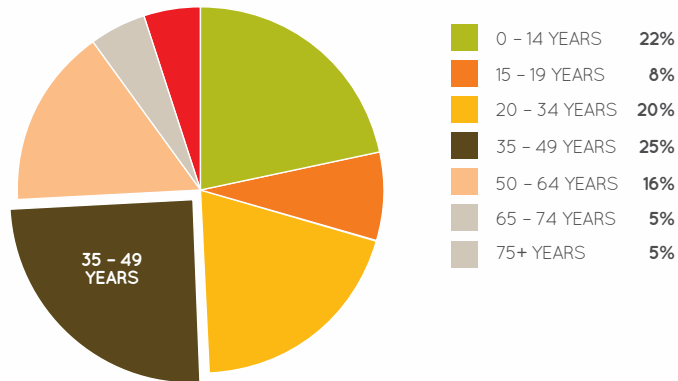

AGE PROFILE

KEY FEATURES

65

NUMBER OF
RETAILERS

68m

TOTAL ANNUAL SALES (\$)

16,626

GROSS LEASABLE
AREA (M2)

1,059

CAR PARKS
780 ARE UNDERCOVER

2.07m

ANNUAL CUSTOMER VISITS

MAJORS

- WOOLWORTHS
- FRESCO ASIAN SUPERMARKET

DEMOGRAPHICS

YOUNG FAMILIES,
ASIAN MARKET,
CONVENIENCE SHOPPERS