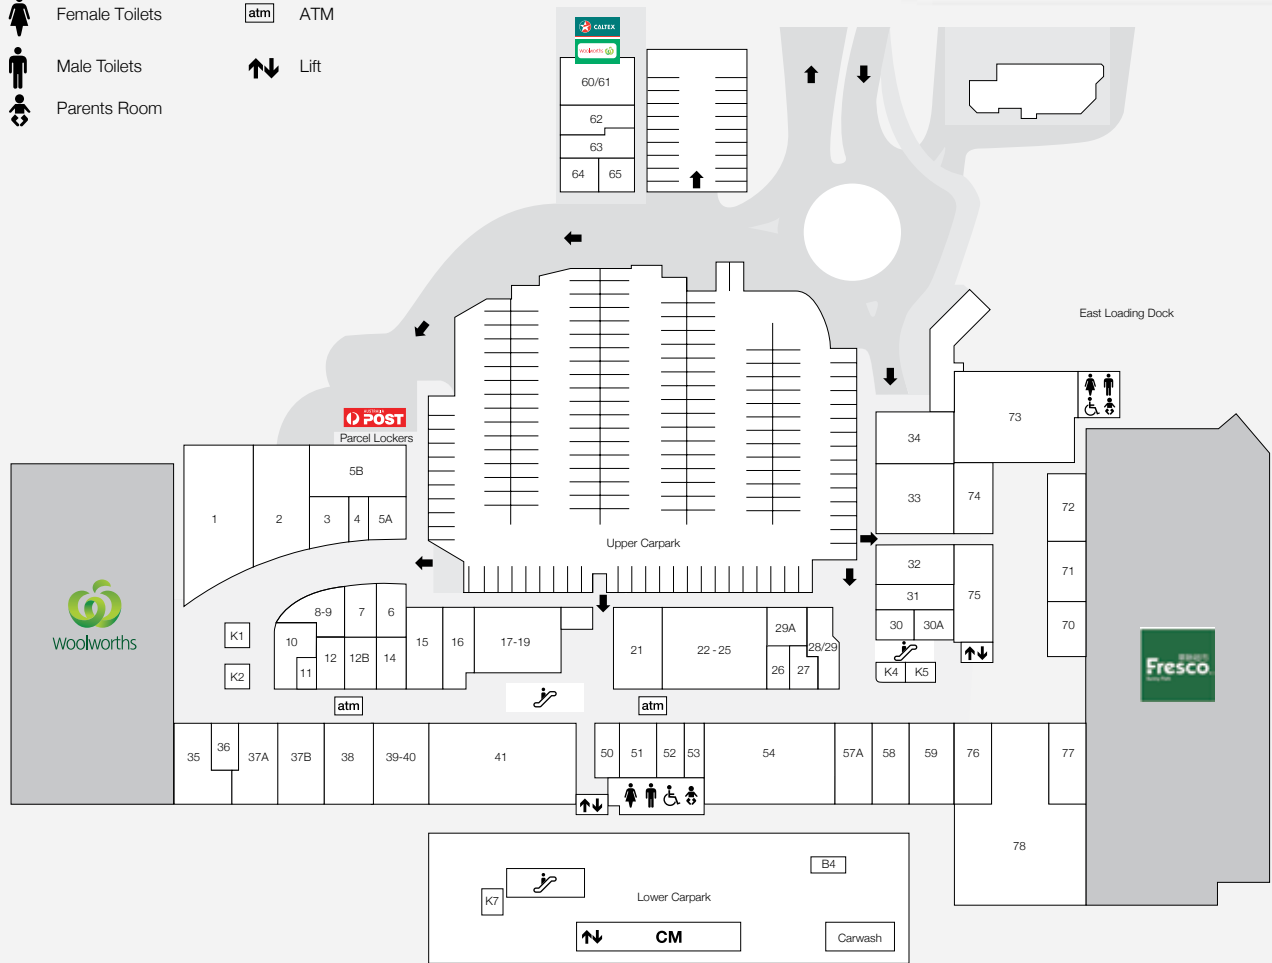

1,059

CAR PARKS
780 ARE UNDERCOVER

2.07m

ANNUAL CUSTOMER VISITS

MAJORS

- WOOLWORTHS
- FRESCO ASIAN SUPERMARKET

DEMOGRAPHICS

YOUNG FAMILIES,
ASIAN MARKET,
CONVENIENCE SHOPPERS

MARKET

198,292

TRADE AREA POPULATION

-  Entry/Exit
-  Disabled Toilets
-  Female Toilets
-  Male Toilets
-  Parents Room
-  Centre Management
-  Travelator
-  ATM
-  Lift

STORE	STORE NO.	STORE	STORE NO.	STORE	STORE NO.	STORE	STORE NO.
MAJORS		FOOD - EAT IN & TAKEAWAY		FRESH FOOD		JEWELLERY	
Fresco		Apandim Uyghur Cuisine	10	Butcher Sons & Co	3	Rhia Collection	50
Woolworths		Baskin Robbins	63	Central Calamvale Bakery	5A	LIQUOR	
Woolworths Petrol Plus		Chatterbox	15	HanaroMart	41	BWS	37A
BANKS & ATMS		Coco Fresh Tea & Juice	70	Kangti Bakery	32	MEDICAL	
ATMX		David's Hot Pot	22-25	Mega Discount Fruit Market	2	Australian Dental Care Centre	8/9
ATM2Go		Declub Dessert	72	Sushi Honke (coming soon)	75	Calamvale Central Family Practice	1
St George Bank	17-19	Degani	21	PHARMACY		Optical Express	36
Westpac	33	Gong Cha	K4	Priceline Pharmacy	1	Pacific Family Medical Practice	5B/C
NEWSAGENTS		Ispa Kebabs	62	HAIR & BEAUTY		QML Pathology	64
Newspower	38	Khatta Meetha Indian	34	Calamvale Remedial Massage	39	SERVICES - GENERAL	
CENTRE SERVICES		L'Oasis Café and Restaurant	74	CiCi Hair	12	Australia Post Parcel Lockers	
Centre Management	CM	Love Malatang	71	Elegance Barber Shop	14	CellAPhone	12B
Parents Room		Nandos	60/61	Go Cutt	30A	Community Justice of the Peace	11
FASHION		Noodle Box	65	La Curls	7	Funland	78
Noni B	58	Sushi Guru	4	Nail Spa	52	Hispeed Internet Kiosk	K7
W Lane	57A	Sweet Shine	28-29	HOMEWARES & GIFTS		Keep Fitness	54
		Wushiland	29A	Oz Souvenir	51	Keep Fitness Pilates	53
		Xi'an Fusion	16	Robins Kitchen	35	Matchroom	73
		Zhou's Sichuan	31	TSG Tobacco Station Group	6	MotoDojo	B4
						Xtreme Car Wash	Carpark