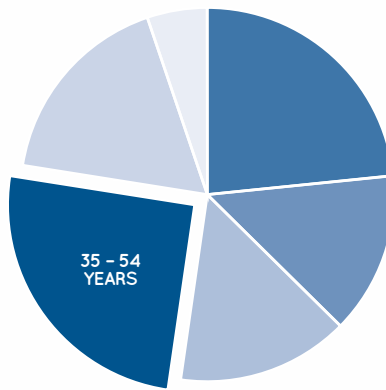

AGE PROFILE

0 - 14 YEARS	23.4%
15 - 24 YEARS	14%
25 - 34 YEARS	14.9%
35 - 54 YEARS	25.2%
55 - 74 YEARS	17.3%
75 + YEARS	5.2%

KEY FEATURES

55

NUMBER OF RETAILERS

138m

TOTAL ANNUAL SALES (\$)

23,258