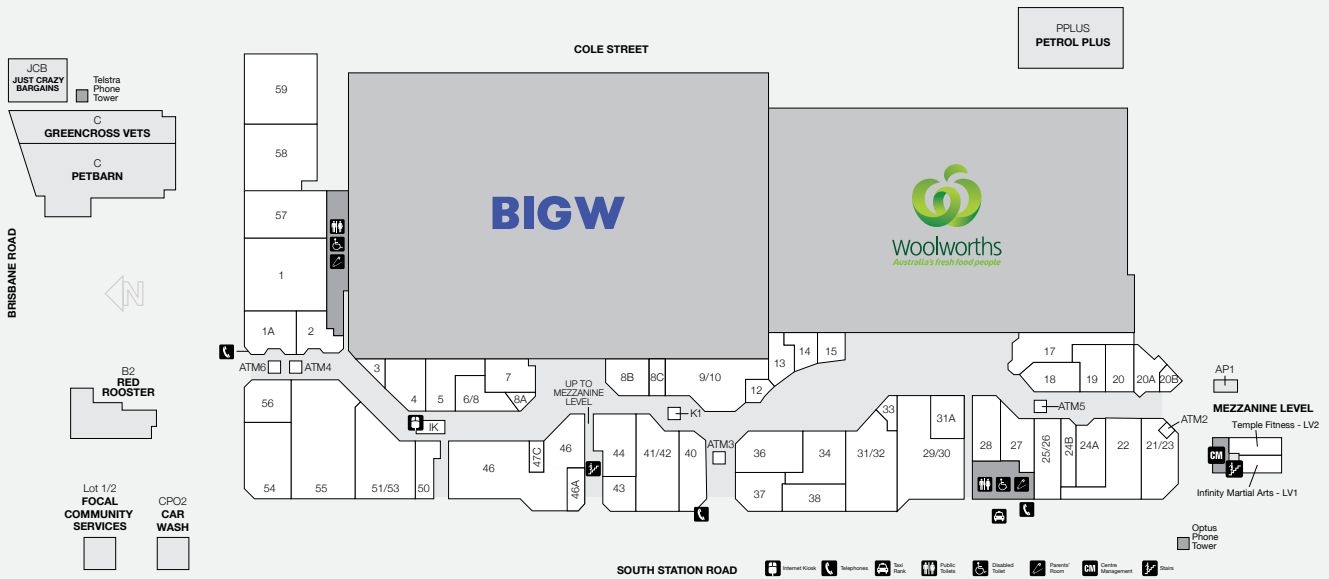

BOOVAL FAIR

Booval Fair is a sub-regional centre situated 2.8km east of the Ipswich CBD anchored by Woolworths and BIG W. It comprises over 55 specialty stores on the ground level with Temple Fitness and Infinity Mixed Martial Arts on the mezzanine.

GROSS LEASABLE AREA (M2)

1,257

CAR PARKS
1,025 ARE UNDERCOVER

2.81m

ANNUAL CUSTOMER VISITS

MAJORS

- WOOLWORTHS
- BIG W

DEMOGRAPHICS

YOUNG FAMILIES,
BLUE COLLAR
WORKERS

MARKET

123,563

TRADE AREA POPULATION

BOOVAL FAIR

STORE	LOCATION	STORE	LOCATION	STORE	LOCATION
MAJORS		FASHION - ACCESSORIES		HOMEWARES	
BIG W		Strandbags	6/8	JSL Tech, Sales and Repairs	4
Woolworths				Robins Kitchen	28
BANKS & FINANCIAL		FASHION - FEMALE		GENERAL	
ATMx	ATM3	Millers	5	Booval Nextra News	51/53
ATMx	ATM6	Rockmans	36	EB Games	27
ATM2GO	ATM5			Go Dollars	46
Heritage Bank	21/23	FASHION - MALE		Helloworld Travel	20A
Heritage Bank ATM	ATM2	Lowes Menswear	9/10	Infinity Martial Arts	LV1
FOOD EAT IN & TAKEAWAY		FOOTWEAR		Just Crazy Bargains	JCB
A1 Sushi	47C	Williams the Shoemen	44	Lifeline	55
Asian Delight	13			Petbarn	C
Booval Bakehouse and Patisserie	2	JEWELLERY & GIFTS		Police Beat	46A
The Coffee Club	41/42	Prouds The Jewellers	18	Star Discount Chemist	29/30
Diggers Delight	14			Temple Fitness	LV2
Donut King	33	HAIR & BEAUTY		Tobacco Station	3
Meet 'N' Eat Café	12	Amaze Beauty	50		
Origin Kebabs	15	Booval Gentlemen's Barber	20B	MOBILE PHONES	
Red Rooster	B2	Gaye's Hair Fashions	20	Blitz Mobile	K1
Subway	1A	Supercuts Hairdressing	37	Yes! Optus	7
FRESH FOOD / LIQUOR		Vibe Nail Studios	24A		
BWS	17				
Harvest Markets	31/32				

STORE	LOCATION
OPTICAL	
Lens Pro	24B
OPSM	40
SERVICES	
4Cyte Pathology	59
Australia Post	22
Australia Post	
24/7 Parcel Lockers	AP1
Bay Audio	31A
Booval Fair Car Wash	CP02
Booval Fair Medical and Therapy Centre	59
Focal Community Services	Lot 1/2
Greencross Vets	C
Internet Kiosk	IK
Mister Minit	8A
Petrol Plus	PPLUS
SunDoctors	43