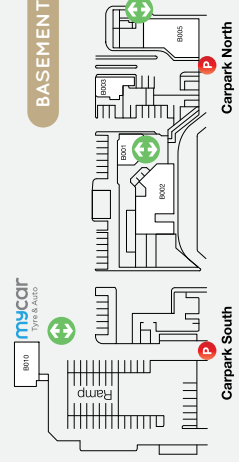

155,900

MAIN TRADE AREA POPULATION

LEVEL ONE

BASEMENT

GROUND LEVEL

-  Disabled Toilets
 / Adult Change Room
 Stairs
 Customer Service Desk
 Paystations
-  Parents Room
 Buses
 Taxi
 Entry
 36 Marine Parade Commercial Tower Foyer
-  Parking
 Lifts
 Toilets
 Escalators
-  ATM
 ATM
 Customer Service Desk
 Paystations