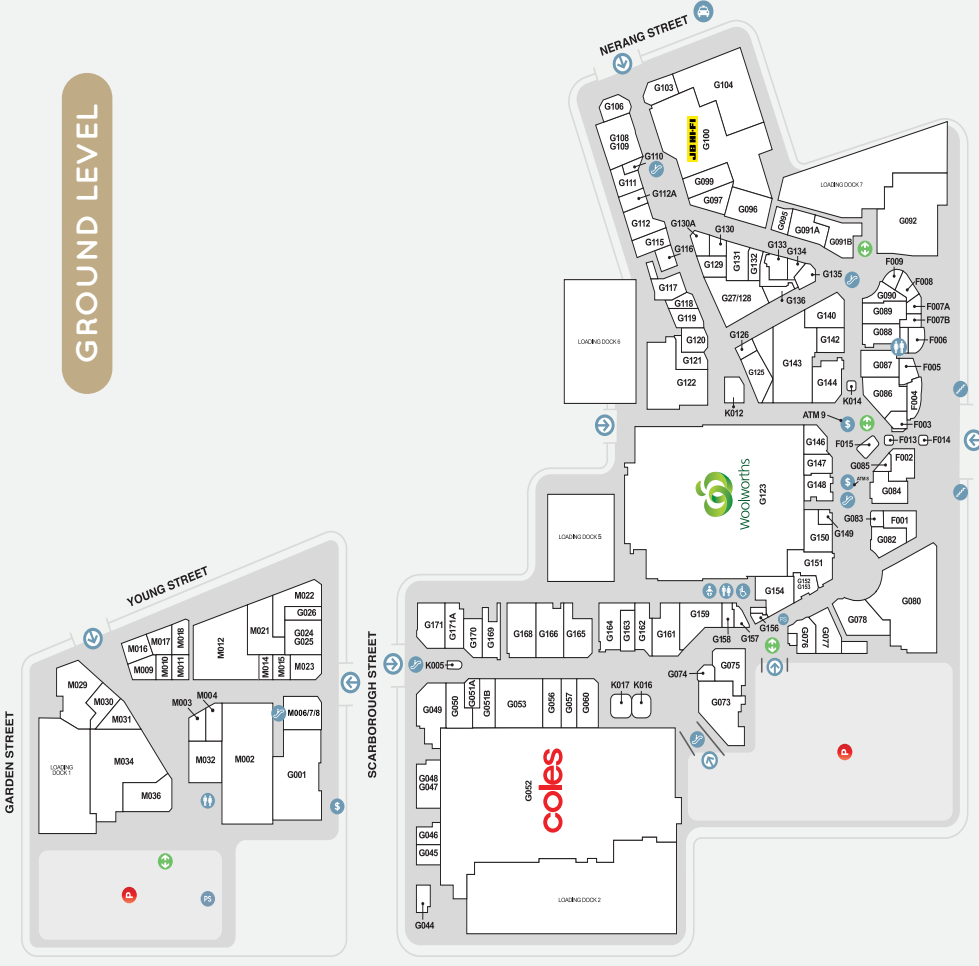

155,900

MAIN TRADE AREA POPULATION

LEVEL ONE

BASEMENT

GROUND LEVEL

-  Disabled Toilets
 / Adult Change Room
 Stairs
 Customer Service Desk
 Paystations
-  Parents Room
 Buses
 Taxi
 Entry
 36 Marine Parade Commercial Tower Foyer
-  Parking
 Lifts
 Toilets
 Escalators
-  ATM
 ATM
 Customer Service Desk
 Paystations