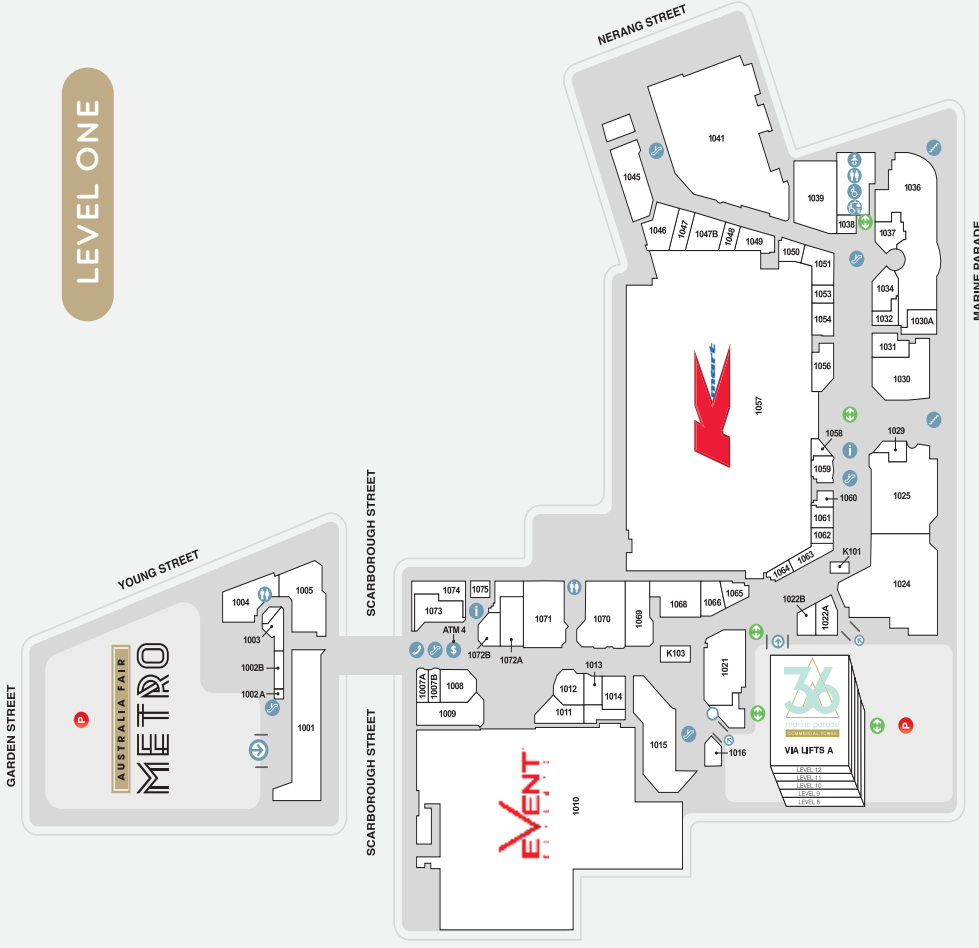

CAR PARKS*

10.6m

ANNUAL CUSTOMER VISITS*

MAJORS

- COLES
- WOOLWORTHS
- KMART
- EVENT CINEMAS

DEMOGRAPHICS

CBD WORKERS, STUDENTS, YOUNG FAMILIES, SENIORS, ASIAN MARKET, TOURISTS

MARKET

155,900

MAIN TRADE AREA POPULATION

LEVEL ONE

BASEMENT

GROUND LEVEL

-  Disabled Toilets
 / Adult Change Room
 Stairs
 Customer Service Desk
 Paystations
-  Parents Room
 Buses
 Taxi
 Entry
 36 Marine Parade Commercial Tower Foyer
-  Parking
 Lifts
 Toilets
 Escalators
-  ATM
 ATM
 Customer Service Desk
 Paystations