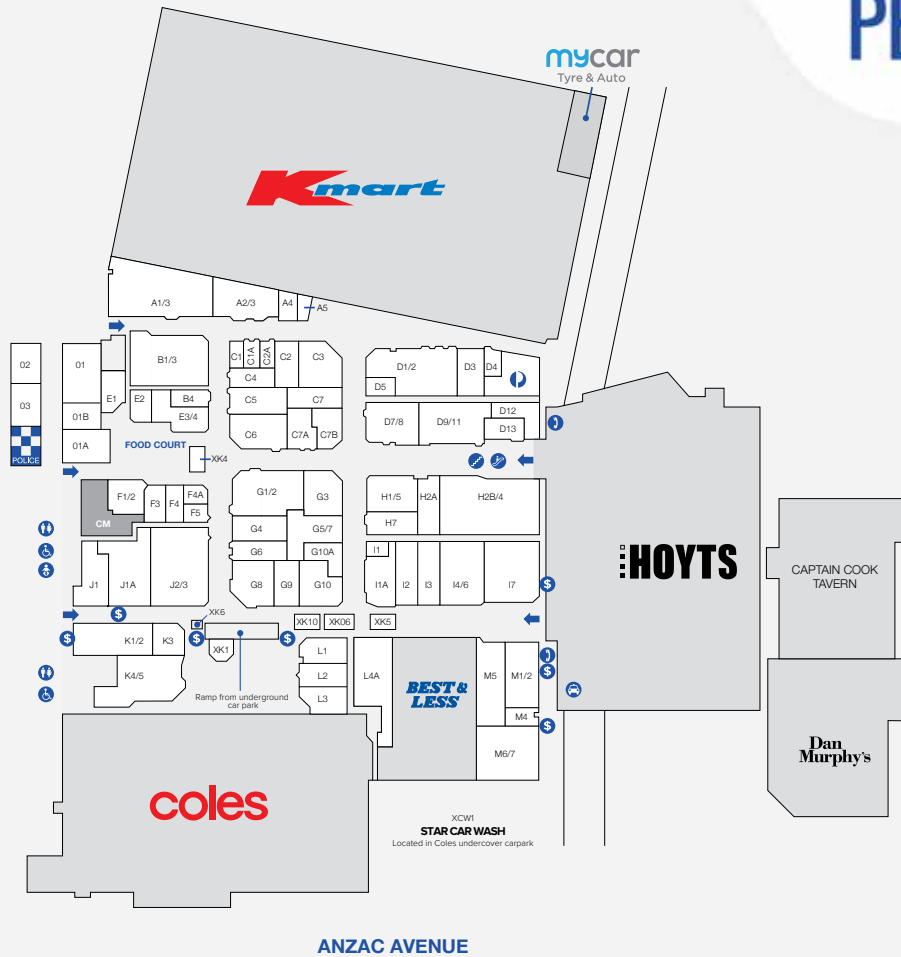

PENINSULAFAIR

STORE STORE NO.

JEWELLERY

Prouds Jewellers	C7B
Richardson's Jewellers	11A

LIQUOR

BWS	L3
Dan Murphy's	102

MEDICAL & PHARMACY

Amplifon	M5
TerryWhite Chemmart	J2/3

MISCELLANEOUS

Community Hub	D13
JP Services	C2A
Police Beat	O4

MOBILE PHONES & TECHNOLOGY

Casphones	XK4
Charming Cases	XK5
Mobile Experts	11
Optus	G09
Vodafone	XK10

NEWSAGENCY

Peninsula Fair News	K4/5

RETAIL SERVICES

Australia Post	D4/6
mycar Tyre & Auto	101
Star Carwash	XCW1
Suncity Locksmith	C1

STORE	STORE NO.	STORE	STORE NO.	STORE	STORE NO.
MAJOR STORES					
Best & Less	L4	Connor	D7/8	McDonalds	O1A
Coles	100	Lowes	D9/11	Sushi Pumacy	O1B
Hoyts Cinemas	103	FASHION MIXED			
Kmart	101	Jay Jays	G3	Top Asian	E2
BANKS & FINANCIAL					
Commonwealth Bank	J1A	Intersport	B1/3	HAIR, NAILS & BEAUTY	
Heritage Bank	17	Rivers	A1/3	Elegant Beauty & Brows	D5
H & R Block	B4	Surf Dive 'n' Ski	G1/2	Elevate Salon	H7
Suncorp	M6/7	FASHION WOMEN'S			
DISCOUNT VARIETY					
Price Busters	I4/6	Autograph	C5	Eve's Brow Bar	XA06
Hot Bargain	H2B/4	Millers	K1/2	F10 Quickcut	C1A
EYEWEAR & OPTOMETRIST					
Peninsula Eyecare	G6	Noni B	L1	Healers Massage	G10A
OPSM	C7A	Rockmans	C6	Kombi Cutters	C4
Specsavers	13	Sussan	H1/5	T and K Nails & Beauty	A4
The Optical Superstore	K3	Suzanne Grae	G10	Real Health Chinese Massage and Beauty	D3
FASHION FOOTWEAR & ACCESSORIES					
Mathers	C3	FOOD DINE IN & TAKEAWAY			
Spendless Shoes	G5/7	Anka Kebabs	E1	S&S Hair and Beauty	H2A
Zelows	G4	Bec's Café	F4A	Stefan	C7
FASHION MEN'S					
FASHION WOMEN'S					
FOOD DINE IN & TAKEAWAY					
HAIR, NAILS & BEAUTY					
HOMEWARES, GIFTS & FLORIST					
House	A2/3	Captain Cook Tavern	102	Washington Nails	F5
Kaisercraft	D1/2	Chopstix	F3	RETAIL SERVICES	
Pick A Lily	XK6	Country Fried Chicken	F4	Australia Post	D4/6
Smokemart & GiftBox	L2	Donut King	XK1	mycar Tyre & Auto	101
MAJOR STORES					
BANKS & FINANCIAL					
DISCOUNT VARIETY					
EYEWEAR & OPTOMETRIST					
FASHION FOOTWEAR & ACCESSORIES					
FASHION MEN'S					
FASHION MIXED					
FASHION WOMEN'S					
FOOD DINE IN & TAKEAWAY					
HAIR, NAILS & BEAUTY					
HOMEWARES, GIFTS & FLORIST					
LIQUOR					
MEDICAL & PHARMACY					
MISCELLANEOUS					
MOBILE PHONES & TECHNOLOGY					
NEWSAGENCY					
RETAIL SERVICES					

LEASING ENQUIRIES

KIMAI BREAY Portfolio Leasing Manager
M 0 439 515 066 P 07 3323 8888
E kbrey@retailfirst.com.au