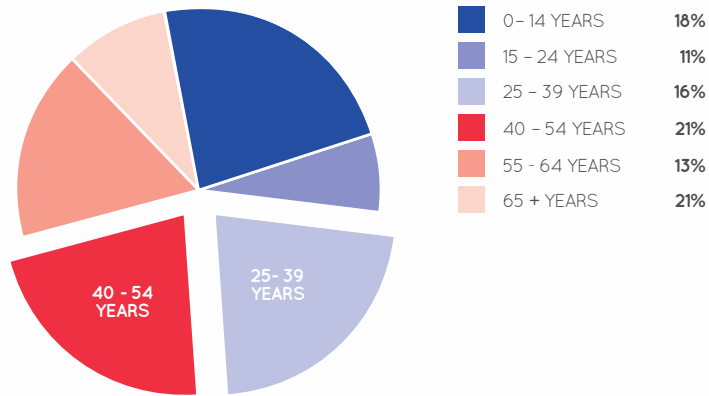

Peninsula Fair is located in the central hub of the Redcliffe Peninsula only 37km from Brisbane city.

The lifestyle of the area is relaxed with a focus on leisure and recreation and the centre offers a complete shopping experience under one air-conditioned roof.

Originally known as Kippa Ring Shopping Centre, it underwent a substantial expansion in 1990 and was relaunched in 1991 as Peninsula Fair.

AGE PROFILE

KEY FEATURES

76

NUMBER OF RETAILERS

134m

TOTAL ANNUAL SALES (\$)