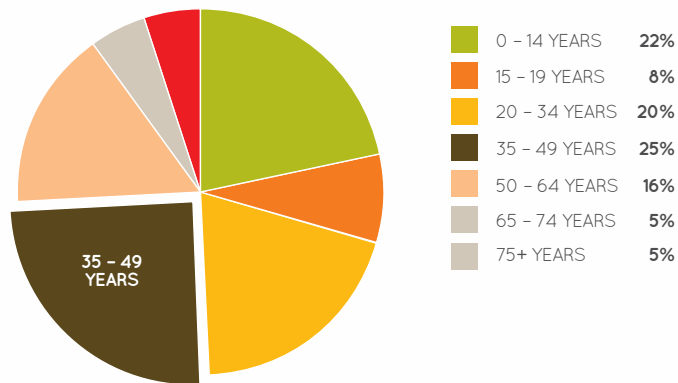

AGE PROFILE

KEY FEATURES

65

NUMBER OF
RETAILERS

53m

TOTAL ANNUAL SALES (\$)

16,500

GROSS LEASABLE
AREA (M2)

1,059

CAR PARKS
780 ARE UNDERCOVER

1.8m

ANNUAL CUSTOMER VISITS

MAJORS

- WOOLWORTHS
- FRESCO ASIAN SUPERMARKET

DEMOGRAPHICS

YOUNG FAMILIES,
ASIAN MARKET,
CONVENIENCE SHOPPERS