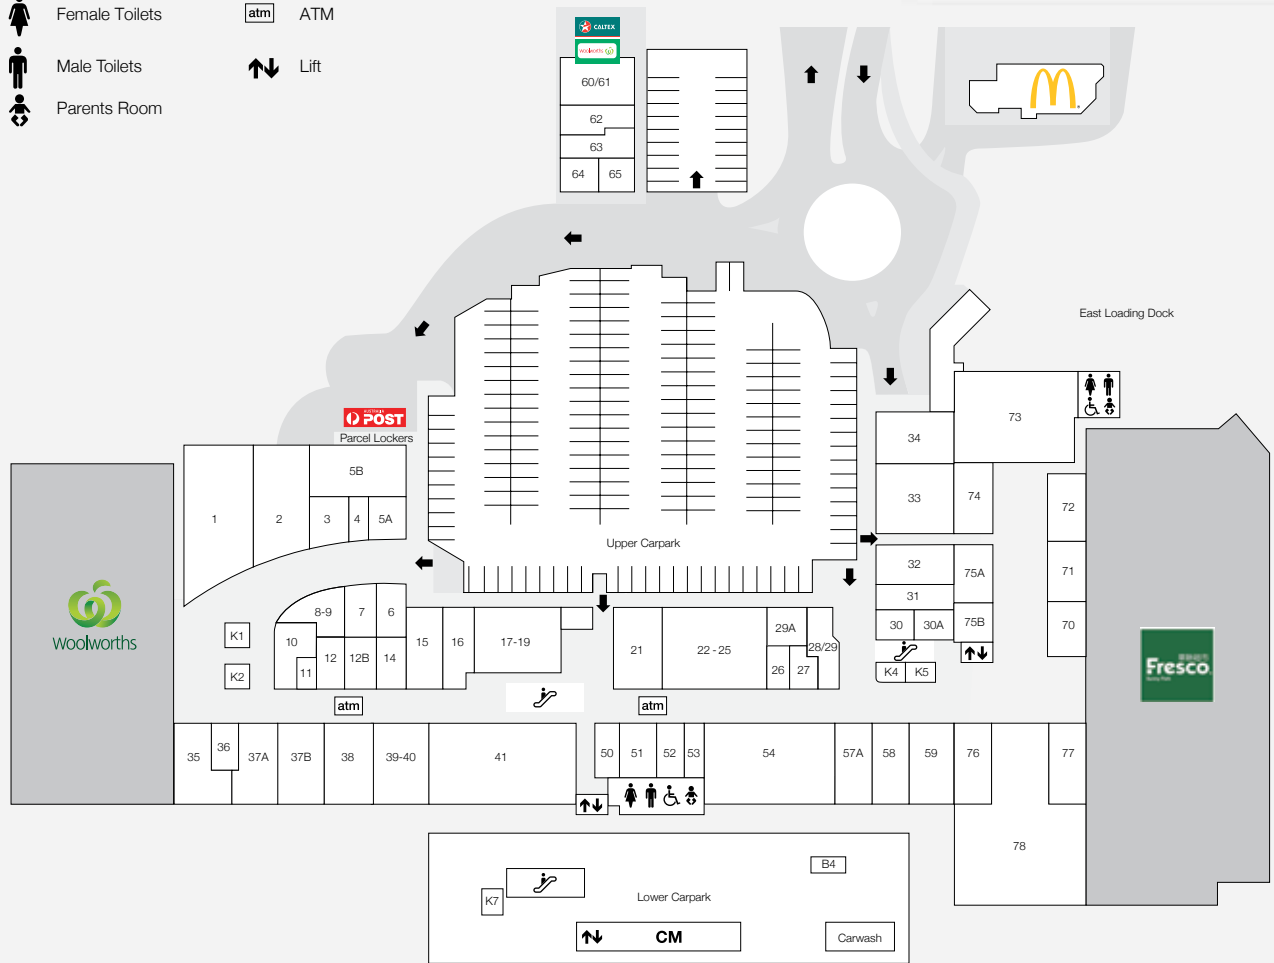

1,059

CAR PARKS
780 ARE UNDERCOVER

1.8m

ANNUAL CUSTOMER VISITS

MAJORS

- WOOLWORTHS
- FRESCO ASIAN SUPERMARKET

DEMOGRAPHICS

YOUNG FAMILIES,
ASIAN MARKET,
CONVENIENCE SHOPPERS

MARKET

198,292

TRADE AREA POPULATION

- Entry/Exit
- Disabled Toilets
- Female Toilets
- Male Toilets
- Parents Room
- Centre Management
- Travelator
- ATM
- Lift

STORE	STORE NO.	STORE	STORE NO.	STORE	STORE NO.	STORE	STORE NO.
MAJORS		FOOD - EAT IN & TAKEAWAY		FRESH FOOD		LIQUOR	
Fresco		Baskin Robbins	63	Butcher Sons & Co	3	BWS	37A
Woolworths		Chatterbox	15	Central Calamvale Bakery	5A		
Woolworths Petrol Plus		Coco Fresh	70	HanaroMart	41	MEDICAL	
BANKS & ATMS		David's Hotpot	22-25	Kangti Bakery	32	Australian Dental Care Centre	8/9
ATMX		Declub Dessert	72	Mega Discount Fruit Market	2	Calamvale Central Family Practice	1
ATM2Go		Degani	21	PHARMACY		Optical Express	36
St George Bank	17-19	Gong Cha	K4	Priceline Pharmacy	1	Pacific Family Medical	5B/C
Westpac	33	Ispa Kebabs	62	HAIR & BEAUTY		QML Pathology	64
NEWSAGENTS		Khatta Meetha Indian	34	Calamvale Remedial Massage	39	SERVICES - GENERAL	
Newspower	38	L'Oasis Café and Restaurant	74	GiGi Hair	12	Australia Post Parcel Lockers	
CENTRE SERVICES		Love Malatang	71	Elegance Barber Shop	14	CellAPhone	12B
Centre Management	CM	My Tho Noodle Bar	32	Fairouz Threading and Brows	11	FAB Real Estate	37B
Parents Room		Nandos	60/61	Go Cutt	30A	Funland	78
FASHION		Noodle Box	65	La Curls	7	Hispeed Internet Kiosk	K7
Noni B	58	Sushi Guru	4	Nail Spa	52	Keep Fitness	54
Rockmans	59	Sweet Shine	28-29	HOMEWARES & GIFTS		Keep Fitness Pilates	53
W Lane	57A	Wushiland	29A	Oz Souvenir	51	Matchroom	73
		Xi'an Fusion	16	Robins Kitchen	35	MotoDojo	B4
		Zhou's Sichuan	31	JEWELLERY		Xtreme Car Wash	Carpark
				Rhia Collection	50		