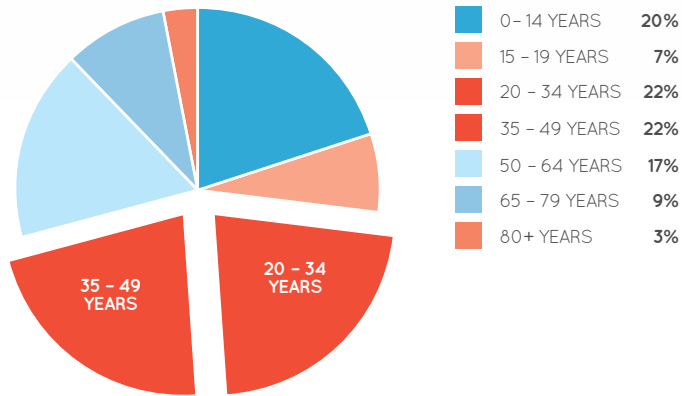

AGE PROFILE

KEY FEATURES

65

NUMBER OF RETAILERS

203M

TOTAL ANNUAL SALES (\$)

35,957

GROSS LEASABLE AREA (M2)