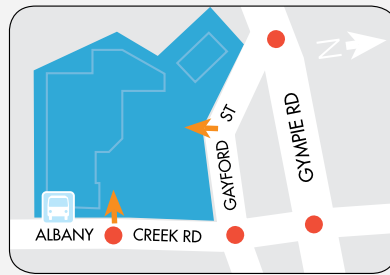

MARKET

125,800

TRADE AREA POPULATION

- Toilets
- Disabled Toilet
- Parent's Room
- Telephone
- Taxi Rank
- Bus Inter change
- Post Office Boxes
- ATM
- Centre Mgmt

STORE LOCATION

MAJORS

ALDI	M3
Coles	M1
Kmart	M2
Woolworths	M4

FOOTWEAR

Ricardo's Shoes	19
-----------------	----

FRESH FOOD

Bakers Delight	23
BWS	68
Burlington BBQ	81
Liquorland	62
Sunlit Asian Supermarket	81
Taste of Shanghai	81
Top Spot Fruit Mart	24

GENERAL

Artie's Music	35
Bob Jane T-Marts	T2/T3
Bridgeman News and Books	11A
EB Games	27
Envirobank	Carpark
Flight Centre	13
Green Trees Plant Nursery	94
Mr Toys Toyworld	T1

STORE LOCATION

Tobacco Station	66
Wattyl Paint Centre	T4

HAIR AND BEAUTY

Fashion Nails	6/9
Go Cutt	62A
Mancave Barbershop	85/86
Rose Nails	84
S+S Hair and Beauty	82A
Stefan	20

HEALTH AND MEDICAL

Amplifon	16B
Anytime Fitness	G Y M
Hearing Australia	7
Healthshop Aspley	29
Heavenly Zen	8
Hypermarket Medical Centre	2
OPSM	54
Pacific Smiles Dental	4
Priceline Pharmacy	63
QML Pathology	2A
Q Skin Clinic	10
RHT Herbal Centre	41
Specsavers	21
The Source Bulk Foods	16A

STORE LOCATION

HOMEWARES

@Home Bargains	88
House	83
Kaisercraft	5
Matthew Thomas	39

JEWELLERY

Maria's Fine Gifts & Jewellery	82B
--------------------------------	-----

SERVICES

Aquatic Achievers Swim School	Pool
Australia Post	32
Crown Currency Exchange	15
Mister Minit	87
Offices First	Mez.1 Foyer
Police Beat	74
Suncorp	12