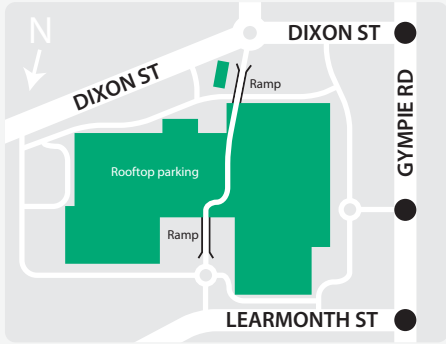

Strathpine Centre is in the thriving Moreton Bay region & just 23km north of the Brisbane CBD; strategically positioned to cater to a diverse population, including young & established families. Offering all three major supermarkets, Target, Big W & over 130 specialty stores, plus a 350-seat food court, external dining, cinemas, bowling & a gaming arcade. Strathpine is a central hub for family-friendly convenience, entertainment & dining.

GROSS LEASABLE AREA (M2)

2,700

CAR PARKS
617 ARE UNDERCOVER

5.1m

ANNUAL CUSTOMER VISITS

MAJORS

- Big W
- Target
- ALDI
- Coles
- Woolworths

DEMOGRAPHICS

WHITE AND BLUE COLLAR FAMILIES

MARKET

179,200

TRADE AREA POPULATION

mycar
Tyre & Auto

GROUND LEVEL

- | | | |
|---------------------|-------------|---------------------------|
| Entry/Exit | Lift | Taxi Rank |
| Disabled Toilets | Travelator | Bus Interchange |
| Male/Female Toilets | Escalator | Train Station |
| Parents Room | Steps | PO Boxes / Parcel Lockers |
| First Aid | Ramp Access | Playground |
| Concierge | ATM | Phone |
| Centre Management | | |