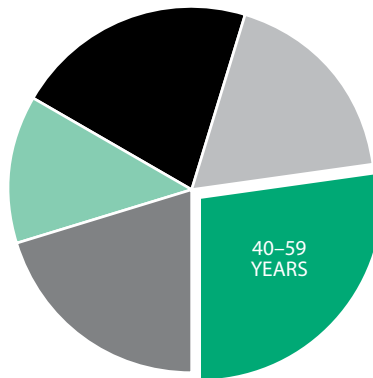

Strathpine Centre is in the thriving Moreton Bay region & just 23km north of the Brisbane CBD; strategically positioned to cater to a diverse population, including young & established families. Offering all three major supermarkets, Target, Big W & over 130 specialty stores, plus a 350-seat food court, external dining, cinemas, bowling & a gaming arcade. Strathpine is a central hub for family-friendly convenience, entertainment & dining.

AGE PROFILE

0-14 YEARS	21%
15-24 YEARS	13%
25-39 YEARS	20%
40-59 YEARS	27%
60+ YEARS	18%

KEY FEATURES

139

NUMBER OF RETAILERS

255m

TOTAL ANNUAL SALES (\$)

47,220