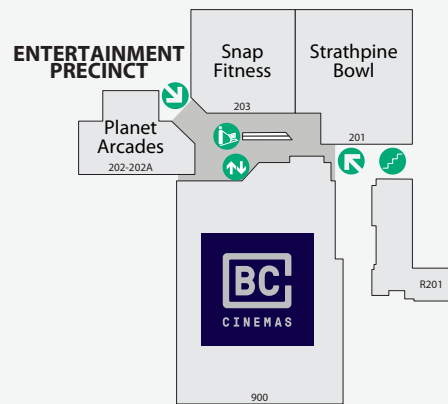

LEVEL 1

STORE	LOCATION	STORE	LOCATION	STORE	LOCATION
MAJOR STORES		SHOP NO LEVEL		FOOD – DINE IN & TAKEAWAY	
ALDI	122 G	Boost Juice	K14 G	Skinnys	4 G
Big W	38 G	Burrito Bar	R103 G	ELECTRICAL & RETAIL	
Coles	127 G	Chinese Grace Delights	99 G	Smart Electrical Outlet	148 G
Target	141 G	Donut King	K13 G	The Furniture Club	114 G
Woolworths	43 G	Eko Japanese	98 G	JEWELLERY	
BANKS, CREDIT UNIONS & ATMS		EzyKandy	6 G	Angus & Coote	55 G
ANZ Bank + ATM	105-107 G	Hello Harry	R102 G	Michael Hill	90 G
ATMX	G	KFC	94 G	Pandora	86 G
Commonwealth Bank + ATM	145-146 G	Molly's Corner Café	142 G	Prouds the Jewellers	72 G
Heritage Bank + ATM	39 G	Muffin Break	K10-12 G	Shiels	2A/3 G
National Australia Bank + ATM	147A G	Origin Kebabs	95 G	LIQUOR	
St George ATM	G	Rashays	R101 G	BWS	42 G
Westpac Bank + ATM	143-144 G	Sharetea	K19 G	Liquorland	126 G
BOOKS & NEWSAGENTS		Shingle Inn	33 G	MEDICAL & DENTAL	
Nextra	36-37 G	Soul Origin	K20 G	Bay Audio	41A-42A G
QBD Books	50-51 G	Subway	93 G	Hearing Australia	70 G
CAR		Sushi Ace	K9 G	Medicross	65 G
MyCar Tyre & Auto	P1 G	Sushi Dream	K31 G	Pacific Smiles	135 G
Star Car Wash	CW2 B	Sushi Hub	91 G	Tooth Booth	106 G
CUSTOMER SERVICE		Sweet Republik	R103 G	EYEWEAR & OPTICAL	
Centre Management	CM G	Tasty Reef N Beef	92 G	OPSM	44-45 G
Concierge Desk	i G	The Coffee Club	K28 G	Oscar Wylee	89 G
ENTERTAINMENT		The Coffee Emporium	119 G	Specsavers	111-112 G
BCC Cinemas	900 1	Uno Caffè & Pizzeria	120 G	MOBILE PHONES & TECHNOLOGY	
Planet Arcades	202-202A 1	FOOD – FRESH & GENERAL		CEX	14-15 G
Strathpine Bowl	201 1	Strathpine Fresh Bake	125 G	HappyTel	K23 G
DISCOUNT VARIETY		Strathpine Fruit Barn	117-118 G	Leon's Tech	K5 G
Bargain Plus	63-64 G	FOOTWEAR		Optus	101 G
Price Busters	22 G	Spendless Shoes	16 G	Phone Xperts	K21 G
FASHION ACCESSORIES & HANDBAGS		Williams	7-8 G	Telstra	138 G
Lovisa	74 G	HAIR, NAILS & BEAUTY		T-Shine Case	34 G
Strandbags	18 G	Beauty Stop	85 G	Vodafone	5 G
FASHION – MEN'S		Chi Link Massage	113 G	PHARMACY	
Connor	11-12 G	CT Nails	48 G	Direct Chemist Outlet	128 G
Lowes	9B G	Grace Beauty & Threading	25 G	Priceline Pharmacy	23-24 G
FASHION – MIXED		Grace Brow Bar	K25 G	Wholelife Pharmacy & Healthfoods	66-69 G
Best & Less	76 G	Happy Feet Steam Massage	81 G	SERVICES & COMMUNITY	
Cotton On Mega	147 G	Just Cuts	79 G	APM Employment Services	59-60 G
Factorie	82 G	Katrina's Beauty Works	71 G	Australia Post	61-62 G
Just Jeans	77-78 G	King Scissors Barber	2 G	Mister Minit	K3 G
Surf Dive 'N Ski	9A G	Kombi Cutters	49 G	QTax	142A G
FASHION – WOMEN'S		Magic Brows & Beauty	90B G	Unicorn Piercing Professionals	56 G
Ally Fashion	26-28 G	Spring Massage	47 G	TOYS & GAMES	
Autograph	54 G	Nails Club	139 G	EB Games	137 G
Bras N Things	88 G	S + S Hair & Beauty	140 G	NowTrending	110 G
I Fashion Boutique	10 G	SILK Laser Clinics	73 G	TWIGS Toy Boutique	46 G
Millers	10A G	Stefan	29 G	TRAVEL	
Noni B	80 G	HEALTH & FITNESS		Flight Centre	101A G
Rockmans	87 G	Snap Fitness	203 1	Helloworld Travel	58 G
Suzanne Grae	52-53 G	Studio Pilates	103 G	Travelex	K4 G
		HOMEWARES & GIFTS			
		Abode Junction	149 G		
		Crystal Journey	20 G		
		Dusk	35 G		
		Kaisercraft	30-32 G		
		Manchester Importer Outlet	136 G		
		Robins Kitchen	57 G		