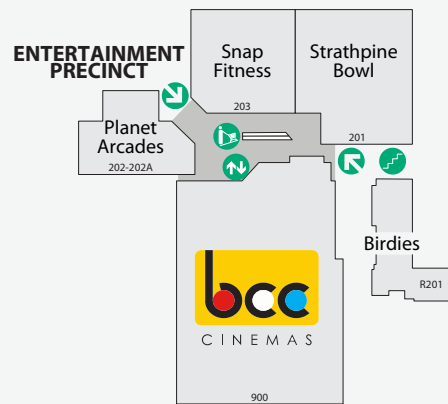

WHITE AND BLUE COLLAR FAMILIES

MARKET

208,620

TRADE AREA POPULATION

GROUND LEVEL

- | | | |
|---------------------|-------------|-----------------|
| Entry/Exit | Lift | Taxi Rank |
| Disabled Toilets | Travelator | Bus Interchange |
| Male/Female Toilets | Escalator | Train Station |
| Parents Room | Steps | PO Boxes |
| First Aid | Ramp Access | Playground |
| Concierge | ATM | Phone |
| Centre Management | | |