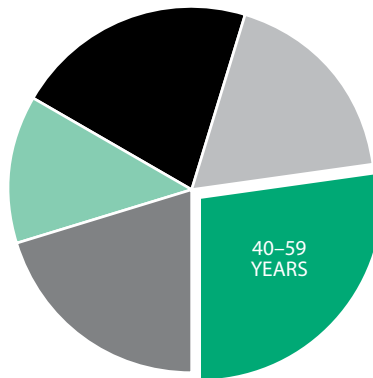

Strathpine Centre is a sub-regional shopping centre located approximately 23 kilometres to the north of the Brisbane CBD. It is anchored by Big W, Target and offers all three major supermarket brands including ALDI, Coles and Woolworths. Strathpine is also home to over 130 specialty stores, a 350-seat food court, plus new external eateries, cinemas, bowling and a gaming arcade.

AGE PROFILE

0-14 YEARS	21%
15-24 YEARS	13%
25-39 YEARS	20%
40-59 YEARS	27%
60+ YEARS	18%

KEY FEATURES

139

NUMBER OF RETAILERS

209m

TOTAL ANNUAL SALES (\$)

47,258