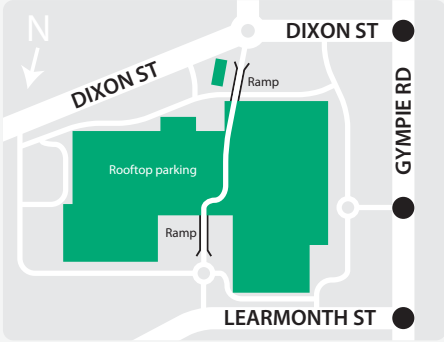

Strathpine Centre is a sub-regional shopping centre located approximately 23 kilometres to the north of the Brisbane CBD. It is anchored by Big W, Target and offers all three major supermarket brands including ALDI, Coles and Woolworths. Strathpine is also home to over 130 specialty stores, a 350-seat food court, plus new external eateries, cinemas, bowling and a gaming arcade.

GROSS LEASABLE AREA (M2)

2,700

CAR PARKS
617 ARE UNDERCOVER

4.6m

ANNUAL CUSTOMER VISITS

MAJORS

- Big W
- Target
- ALDI
- Coles
- Woolworths

DEMOGRAPHICS

WHITE AND BLUE COLLAR FAMILIES

MARKET

208,620

TRADE AREA POPULATION

GROUND LEVEL

- | | | |
|---------------------|-------------|-----------------|
| Entry/Exit | Lift | Taxi Rank |
| Disabled Toilets | Travelator | Bus Interchange |
| Male/Female Toilets | Escalator | Train Station |
| Parents Room | Steps | PO Boxes |
| First Aid | Ramp Access | Playground |
| Concierge | ATM | Phone |
| Centre Management | | |