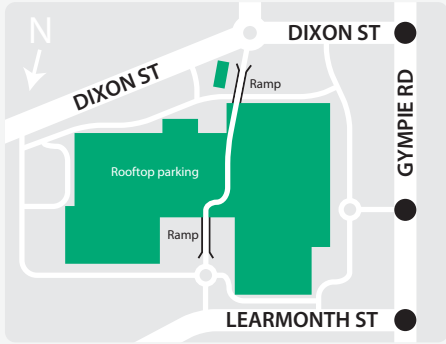

Strathpine Centre is a sub-regional shopping centre located approximately 23 kilometres to the north of the Brisbane CBD. It is anchored by Big W, Target and offers all three major supermarket brands including ALDI, Coles and Woolworths. Strathpine is also home to over 130 specialty stores, a 350-seat food court, plus new external eateries, cinemas, bowling and a gaming arcade.

GROSS LEASABLE AREA (M2)

2,700

CAR PARKS
617 ARE UNDERCOVER

4.4m

ANNUAL CUSTOMER VISITS

MAJORS

- Big W
- Target
- ALDI
- Coles
- Woolworths

DEMOGRAPHICS

WHITE AND BLUE COLLAR FAMILIES

MARKET

208,620

TRADE AREA POPULATION

mycar
Tyre & Auto

GROUND LEVEL

- | | | |
|---------------------|-------------|-----------------|
| Entry/Exit | Lift | Taxi Rank |
| Disabled Toilets | Travelator | Bus Interchange |
| Male/Female Toilets | Escalator | Train Station |
| Parents Room | Steps | PO Boxes |
| First Aid | Ramp Access | Playground |
| Concierge | ATM | Phone |
| Centre Management | | |