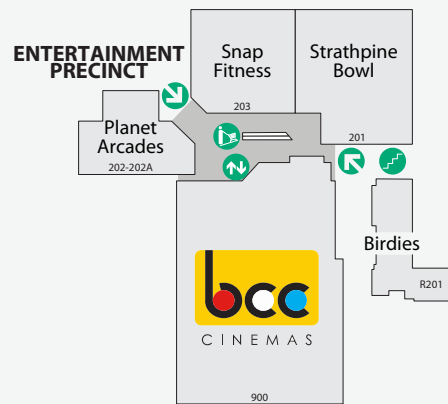

WHITE AND BLUE COLLAR FAMILIES

MARKET

208,620

TRADE AREA POPULATION

mycar
Tyre & Auto

GROUND LEVEL

- | | | |
|---------------------|-------------|-----------------|
| Entry/Exit | Lift | Taxi Rank |
| Disabled Toilets | Travelator | Bus Interchange |
| Male/Female Toilets | Escalator | Train Station |
| Parents Room | Steps | PO Boxes |
| First Aid | Ramp Access | Playground |
| Concierge | ATM | Phone |
| Centre Management | | |