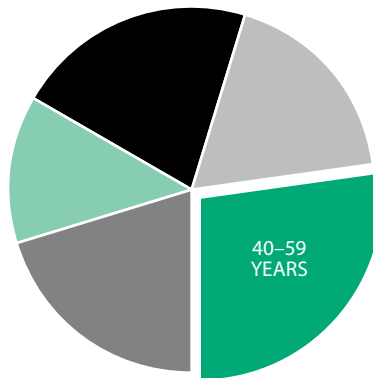

Strathpine Centre is a sub-regional shopping centre located approximately 23 kilometres to the north of the Brisbane CBD. It is anchored by Big W, Target and offers all three major supermarket brands including ALDI, Coles and Woolworths. Strathpine is also home to over 130 specialty stores, a 350-seat food court, plus new external eateries, cinemas, bowling and a gaming arcade.

AGE PROFILE

0-14 YEARS	21%
15-24 YEARS	13%
25-39 YEARS	20%
40-59 YEARS	27%
60+ YEARS	18%

KEY FEATURES

139

NUMBER OF RETAILERS

203m

TOTAL ANNUAL SALES (\$)

47,258