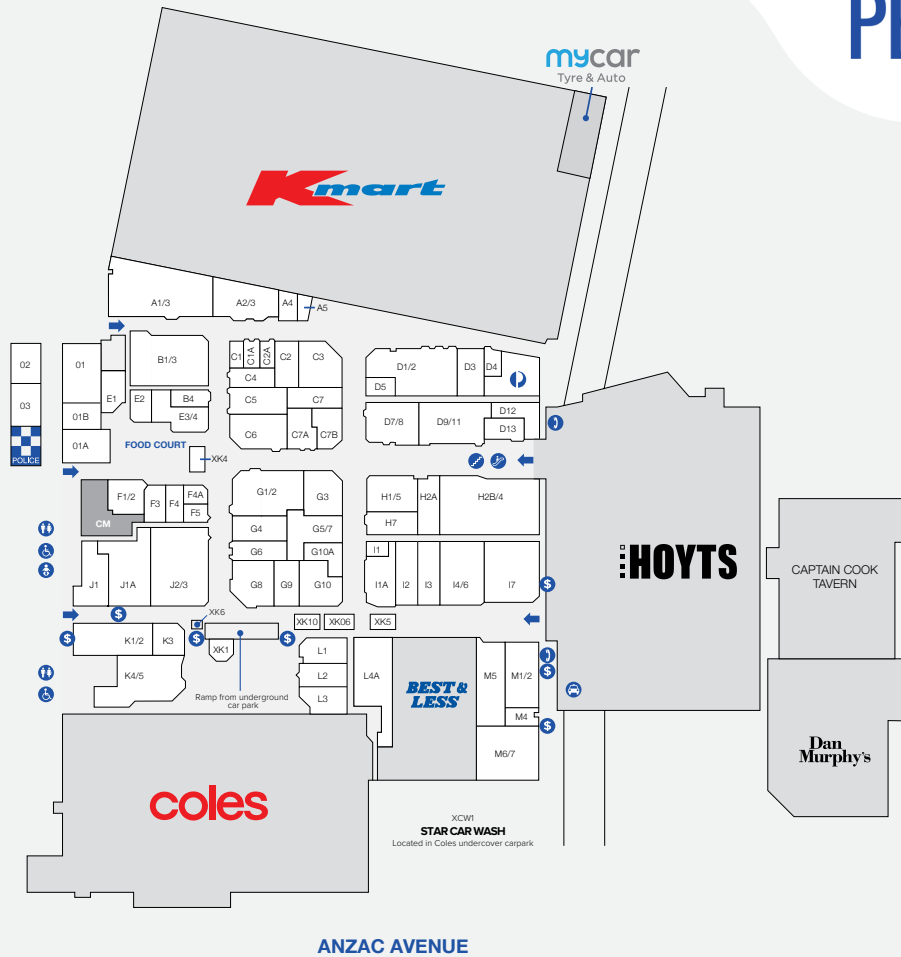

PENINSULAFAIR

STORE STORE NO.

JEWELLERY

Prouds Jewellers	C7B
Richardson's Jewellers	11A

LIQUOR

BWS	L3
Dan Murphy's	102

MEDICAL & PHARMACY

Amplifon	M5
TerryWhite Chemmart	J2/3

MISCELLANEOUS

Community Hub	D13
JP Services	C2A
Police Beat	O4

MOBILE PHONES & TECHNOLOGY

Casphones	XK4
Charming Cases	XK5
Mobile Experts - coming soon	I1
Optus	G09
Vodafone	XK10

NEWSAGENCY

Peninsula Fair News	K4/5

RETAIL SERVICES

Australia Post	D4/6
mycar Tyre & Auto	101
Star Carwash	XCW1
Suncity Locksmith	C1

STORE	STORE NO.	STORE	STORE NO.	STORE	STORE NO.
MAJOR STORES					
Best & Less	L4	Connor	D7/8	McDonalds	O1A
Coles	100	Lowes	D9/11	Sushi Pumacy	O1B
Hoyts Cinemas	103	FASHION MIXED			
Kmart	101	Jay Jays	G3	Top Asian	E2
BANKS & FINANCIAL					
Commonwealth Bank	J1A	Intersport	B1/3	HAIR, NAILS & BEAUTY	
Heritage Bank	I7	Rivers	A1/3	Elegant Beauty & Brows	D5
H & R Block	B4	Surf Dive 'n' Ski	G1/2	Elevate Salon	H7
Suncorp	M6/7	FASHION WOMEN'S			
DISCOUNT VARIETY					
Price Busters	I4/6	Autograph	C5	Eve's Brow Bar	XA06
Hot Bargain	H2B/4	Millers	K1/2	F10 Quickcut	C1A
EYEWEAR & OPTOMETRIST					
Peninsula Eyecare	G6	Noni B	L1	Healers Massage	G10A
OPSM	C7A	Rockmans	C6	Kombi Cutters	C4
Specsavers	I3	Sussan	H1/5	T and K Nails & Beauty	A4
The Optical Superstore	K3	Suzanne Grae	G10	Real Health Chinese Massage and Beauty	D3
FASHION FOOTWEAR & ACCESSORIES					
Mathers	C3	FOOD DINE IN & TAKEAWAY			
Spendless Shoes	G5/7	Anka Kebabs	E1	S&S Hair and Beauty	H2A
Zelows	G4	Bec's Café	F4A	Stefan	C7
FASHION MEN'S					
HOMEWARES, GIFTS & FLORIST					
RETAIL SERVICES					

LEASING ENQUIRIES

KIMAI BREAY Portfolio Leasing Manager
M 0 439 515 066 P 07 3323 8888
E kbrey@retailfirst.com.au