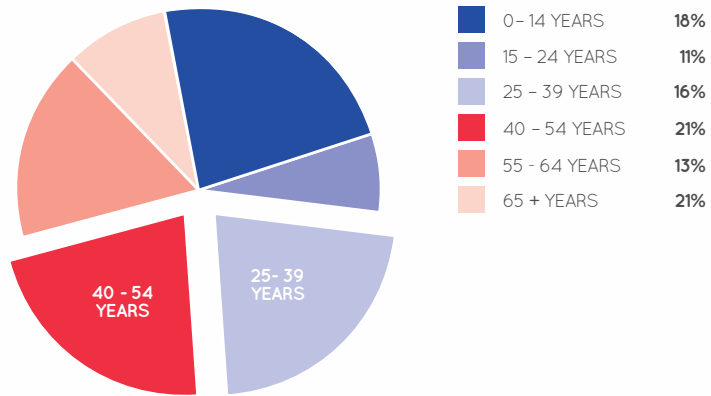

Peninsula Fair is located in the central hub of the Redcliffe Peninsula only 37km from Brisbane city.

The lifestyle of the area is relaxed with a focus on leisure and recreation and the centre offers a complete shopping experience under one air-conditioned roof.

Originally known as Kippa Ring Shopping Centre, it underwent a substantial expansion in 1990 and was relaunched in 1991 as Peninsula Fair.

AGE PROFILE

KEY FEATURES

76

NUMBER OF RETAILERS

132m

TOTAL ANNUAL SALES (\$)