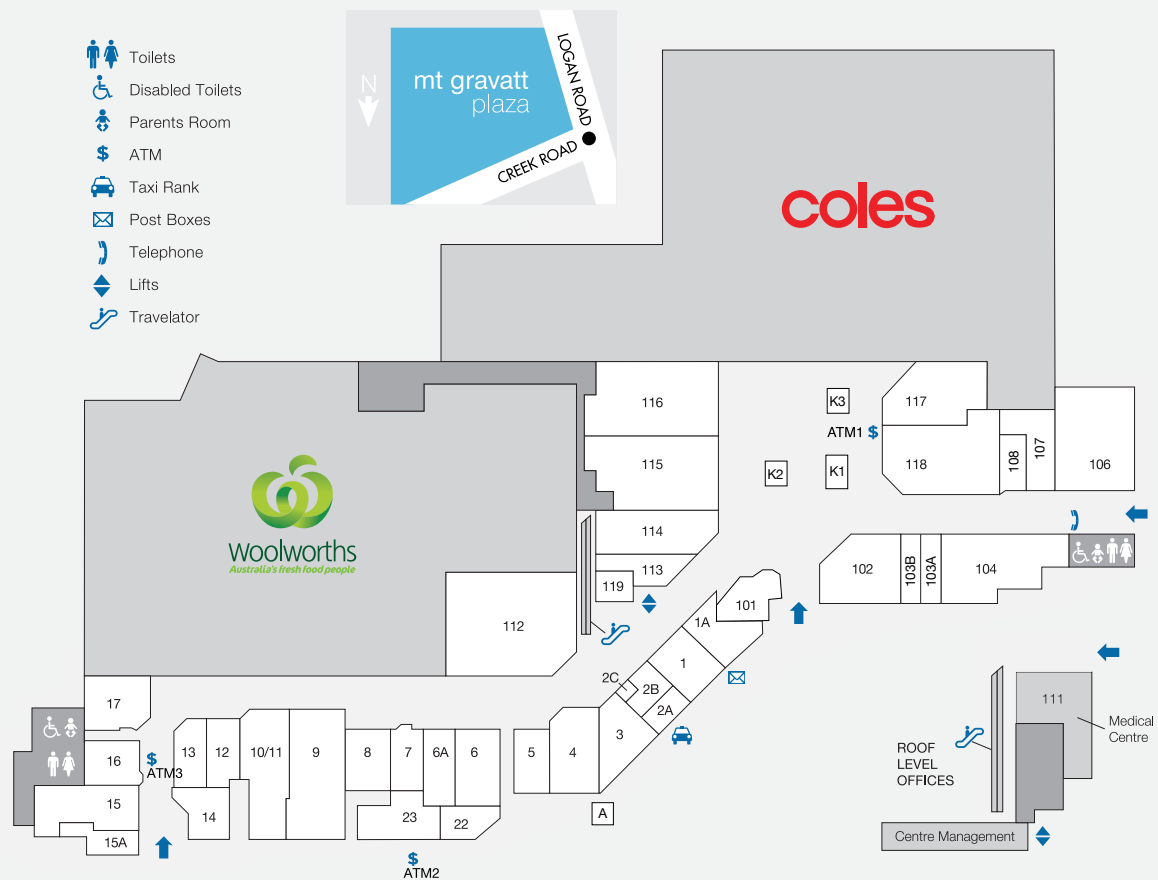

mt gravatt plaza

Mt Gravatt Plaza is located 8km south of Brisbane CBD and comprises of Woolworths, Coles and 39 specialty stores. The centre is well known for its niche fresh food offer and is well supported by loyal clientele.

1,140

CAR PARKS
147 ARE UNDERCOVER

2.9m

ANNUAL CUSTOMER VISITS

MAJORS

- WOOLWORTHS
- COLES

DEMOGRAPHICS

YOUNG AND MIDDLE AGE FAMILIES, SENIORS, CONVENIENCE SHOPPERS

MARKET

139,120

TRADE AREA POPULATION

mt gravatt plaza

STORE	LOCATION	STORE	LOCATION	STORE	LOCATION
MAJORS		ChatterBox Café & Lounge Bar	102	FASHION	
Coles	C	Ichii Sushi	K2	Lifeline	107
Woolworths	W	Ispa Kebabs	14	Millers	115
BANKS		HAIR / HEALTH / BEAUTY		JEWELLERY & GIFTS	
atmx	ATM3	Bay Audio	7	Jon Crosbie Jeweller	6
Bank of Queensland	23	Complete Care Doctors	111	MISCELLANEOUS	
BOQ ATM	ATM2	Chempro	112	Bro Fix Phones	K1
Commonwealth Bank	118	Healers Therapy	103B	Dollars and Sense	116
CBA ATM	ATM1	Mode Hairdressing and Legends Barber	5	EB Games / Zing	114
FOOD - FRESH		Mt Gravatt Dental	113	Liquorland	117
A&M Meats	10/11	OPSM	1	Sunshine News	15
Bakers Delight	13	QML Pathology	112	TSG	119
BWS	17	Shiny Nails	2B	SERVICES	
Crispy Carrot	9	Styles Threading	K3	Australia Post	104
Mt Gravatt Patisserie	12	The Optical Superstore	16	Australia Post 24/7 Parcel Pickup	A
VJ's Seafood	8	Unique Beauté Studio	108	Global Jetsetting	6A
FOOD - DINE IN / TAKEAWAY		WeCut	103A	Mt Gravatt Plaza Shoe Repairs	2C
Akii Sushi	4				
Brizstar Coffee	101				