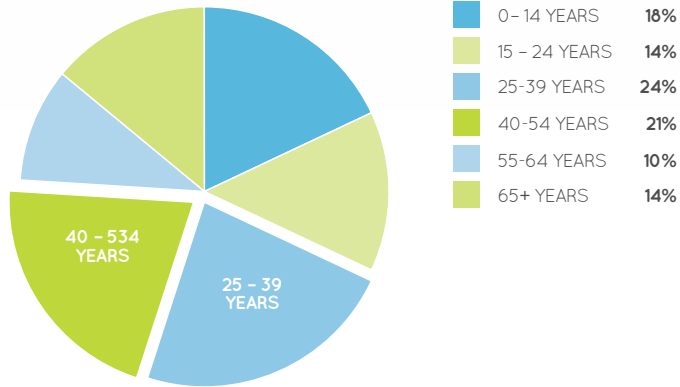

AGE PROFILE

KEY FEATURES

41

NUMBER OF RETAILERS

128m

TOTAL ANNUAL SALES (\$)

12,646

GROSS LEASABLE AREA (M2)

1,140

CAR PARKS
147 ARE UNDERCOVER

2.9m

ANNUAL CUSTOMER VISITS

MAJORS

- WOOLWORTHS
- COLES

DEMOGRAPHICS

YOUNG AND MIDDLE AGE FAMILIES, SENIORS, CONVENIENCE SHOPPERS