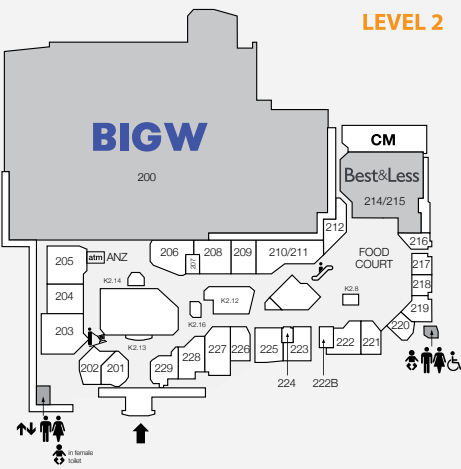

#### DEMOGRAPHICS

STRONG FAMILY MARKET,  
HIGH PROPORTION  
OF UNDER 14s

MARKET

142,100

TRADE AREA POPULATION

- ➔ Entry/Exit
- ♿ Disabled Toilets
- ♀ Female Toilets
- ♂ Male Toilets
- 👶 Parents Room
- ⬆️ Lift
- 🚶 Travelator
- 🚶 Escalator
- CM Centre Management
- 🚗 Taxi Rank
- 🚌 Bus Station
- ☎ Pay Phone
- atm ATM
- ✉ PO Boxes
- 👮 Police

STORE	STORE NO.	STORE	STORE NO.
<b>MAJORS</b>			
Aldi	L1	Donut King	K3.18
Best & Less	214	Fusion Takeaway	113
Big W	200	Go Vita	114
Cineplex	400	Haeduri Chicken	332
Coles	100	Jack's Cafe	217
Kmart	300	KFC (outside centre)	33FS1
Rebel	500	McDonald's	219
The Reject Shop	L1	Origin Kebabs	220
<b>BANKS &amp; FINANCIAL</b>			
ANZ Bank	205	Our Coffee	K1.9
CBA	326/327	Rashays	328
Westpac	103	Shikii Sushi & Teppanyaki	334
<b>CAFÉS &amp; DINING</b>			
Asian Delight	218	Subway	329
Boost Juice	K2.16	Sunshine Takeaway	
Chopstix	K2.14	Sushi Paradise	K2.8
Cisco's Catch	216	Thai Chuan Chim	330B
		The Coffee Club	K2.12