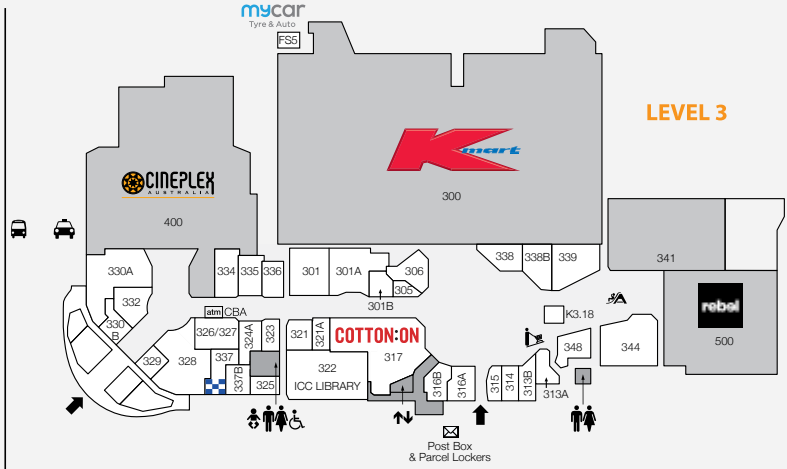

#### DEMOGRAPHICS

STRONG FAMILY MARKET,  
HIGH PROPORTION  
OF UNDER 14s

MARKET

142,100

TRADE AREA POPULATION

- ➔ Entry/Exit
- ♿ Disabled Toilets
- ♀ Female Toilets
- ♂ Male Toilets
- 👶 Parents Room
- ⬆️ Lift
- 🚶 Travelator
- 🚶 Escalator
- CM Centre Management
- 🚗 Taxi Rank
- 🚌 Bus Station
- ☎ Pay Phone
- atm ATM
- ✉ PO Boxes
- 👮 Police

STORE	STORE NO.	STORE	STORE NO.
<b>MAJORS</b>			
Aldi	L1	Donut King	K3.18
Best & Less	214	Fusion Takeaway	113
Big W	200	Go Vita	114
Cineplex	400	Haeduri Chicken	332
Coles	100	Jack's Cafe	217
Kmart	300	KFC (outside centre)	33FS1
Rebel	500	McDonald's	219
The Reject Shop	L1	Origin Kebabs	220
<b>BANKS &amp; FINANCIAL</b>			
ANZ Bank	205	Our Coffee	K1.9
CBA	326/327	Rashays	328
Westpac	103	Shikii Sushi & Teppanyaki	334
<b>CAFÉS &amp; DINING</b>			
Asian Delight	218	Subway	329
Boost Juice	K2.16	Sunshine Takeaway	
Chopstix	K2.14	Sushi Paradise	K2.8
Cisco's Catch	216	Thai Chuan Chim	330B
		The Coffee Club	K2.12