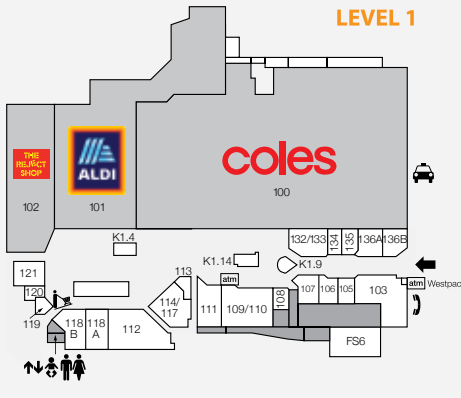

#### DEMOGRAPHICS

STRONG FAMILY MARKET,  
HIGH PROPORTION  
OF UNDER 14s

MARKET

142,100

TRADE AREA POPULATION

- ➔ Entry/Exit
- ♿ Disabled Toilets
- ♀ Female Toilets
- ♂ Male Toilets
- 👶 Parents Room
- ⬆️ Lift
- 🚶 Travelator
- 🚶 Escalator
- CM Centre Management
- 🚗 Taxi Rank
- 🚌 Bus Station
- ☎ Pay Phone
- atm ATM
- ✉ PO Boxes
- 👮 Police

STORE	STORE NO.	STORE	STORE NO.
<b>MAJORS</b>			
Aldi	L1	Donut King	K3.18
Best & Less	214	Fusion Takeaway	113
Big W	200	Go Vita	114
Cineplex	400	Haeduri Chicken	332
Coles	100	Jack's Cafe	217
Kmart	300	KFC (outside centre)	33FS1
Rebel	500	McDonald's	219
The Reject Shop	L1	Origin Kebabs	220
<b>BANKS &amp; FINANCIAL</b>			
ANZ Bank	205	Our Coffee	K1.9
CBA	326/327	Rashays	328
Westpac	103	Shikii Sushi & Teppanyaki	334
<b>CAFÉS &amp; DINING</b>			
Asian Delight	218	Subway	329
Boost Juice	K2.16	Sunshine Takeaway	
Chopstix	K2.14	Sushi Paradise	K2.8
Cisco's Catch	216	Thai Chuan Chim	330B
		The Coffee Club	K2.12