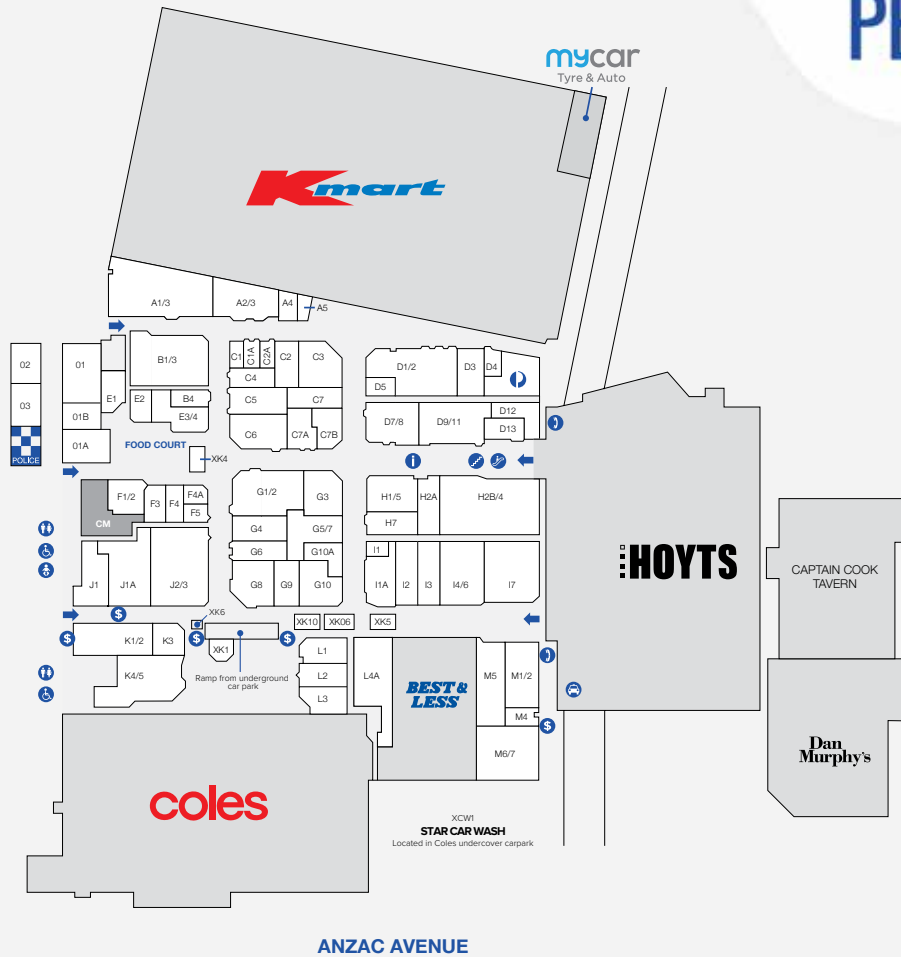

Peninsula Fair is located in the central hub of the Redcliffe Peninsula only 37km from Brisbane city.

The lifestyle of the area is relaxed with a focus on leisure and recreation and the centre offers a complete shopping experience under one air-conditioned roof.

30,899

GROSS LEASABLE AREA (M2)

1,449

CAR PARKS
509 ARE UNDERCOVER

3.6m

ANNUAL CUSTOMER VISITS

MAJORS

- COLES • KMART
- BEST & LESS
- HOYTS • TAVERN
- DAN MURPHY'S

DEMOGRAPHICS

FAMILIES AND MIDDLE AGE,
MATURE INDEPENDENTS

MARKET

147,200

TRADE AREA POPULATION

PENINSULAFAIR

STORE STORE NO.

JEWELLERY

Prouds Jewellers	C7B
Richardson's Jewellers	11A

LIQUOR

BWS	L3
Dan Murphy's	102

MEDICAL & PHARMACY

National Hearing Care	M4
TerryWhite Chemmart	J2/3

MISCELLANEOUS

Community Hub	D13
JP Services	C2A
Police Beat	O4