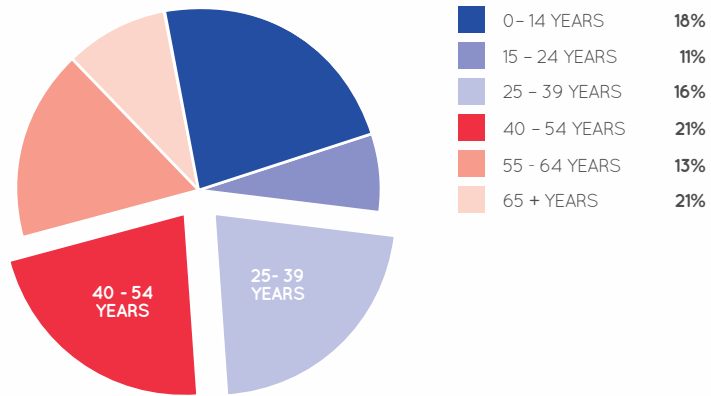

Peninsula Fair is located in the central hub of the Redcliffe Peninsula only 37km from Brisbane city.

The lifestyle of the area is relaxed with a focus on leisure and recreation and the centre offers a complete shopping experience under one air-conditioned roof.

Originally known as Kippa Ring Shopping Centre, it underwent a substantial expansion in 1990 and was relaunched in 1991 as Peninsula Fair.

AGE PROFILE

KEY FEATURES

76

NUMBER OF RETAILERS

131m

TOTAL ANNUAL SALES (\$)