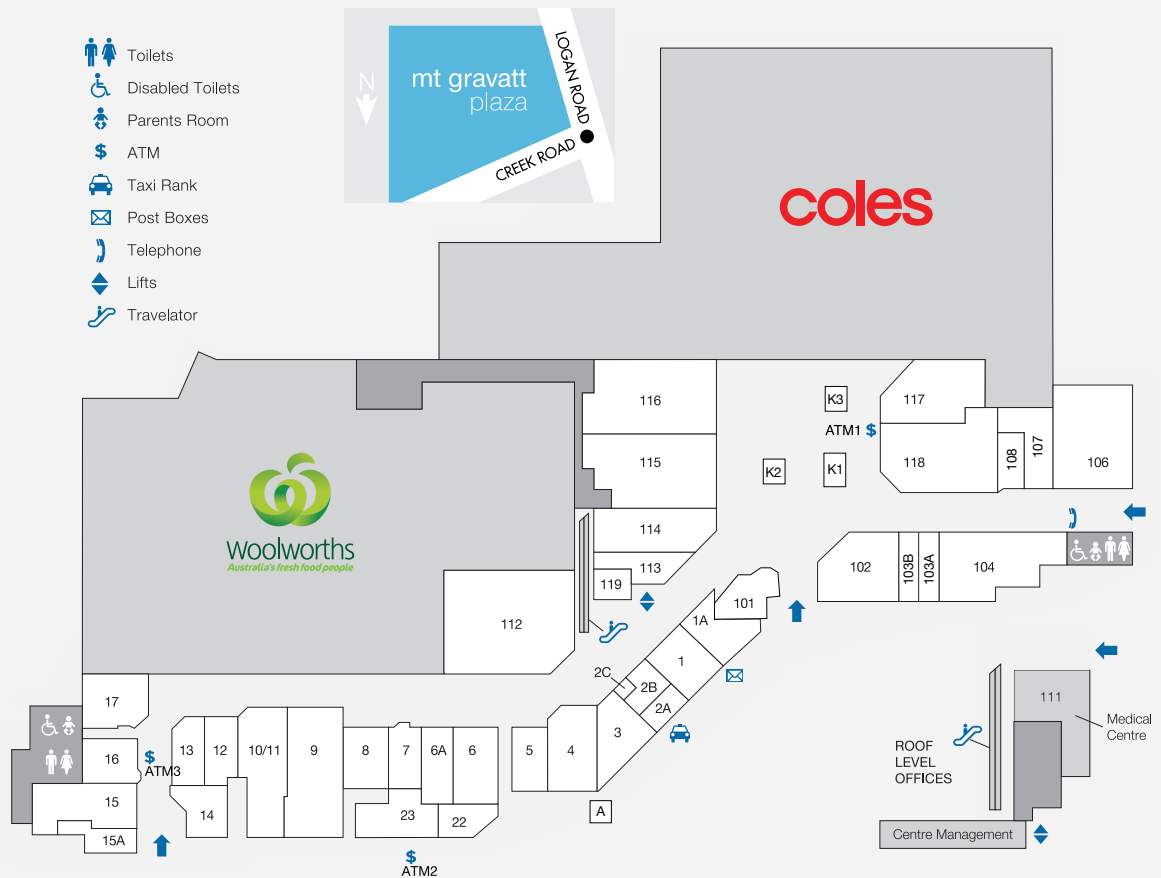

Mt Gravatt Plaza is located 8km south of Brisbane CBD and comprises of Woolworths, Coles and 39 specialty stores. The centre is well known for its niche fresh food offer and is well supported by loyal clientele.

1,140

CAR PARKS
147 ARE UNDERCOVER

2.9m

ANNUAL CUSTOMER VISITS

MAJORS

- WOOLWORTHS
- COLES

DEMOGRAPHICS

YOUNG AND MIDDLE AGE FAMILIES, SENIORS, CONVENIENCE SHOPPERS

MARKET

139,120

TRADE AREA POPULATION

mt gravatt plaza

STORE	LOCATION	STORE	LOCATION	STORE	LOCATION
MAJORS		ChatterBox Café & Lounge Bar	102	FASHION	
Coles	C	Ichii Sushi	K2	Lifeline	107
Woolworths	W	Ispa Kebabs	14	Millers	115
BANKS		HAIR / HEALTH / BEAUTY		JEWELLERY & GIFTS	
Bank of Queensland	23	Bay Audio	7	Jon Crosbie Jeweller	6
BOQ ATM	ATM2	Complete Care Doctors	111	MISCELLANEOUS	
Commonwealth Bank	118	Chempro	112	Bro Fix Phones	K1
CBA ATM	ATM1	Healers Therapy	103B	Dollars and Sense	116
REDI ATM	ATM3	Mode Hairdressing and Legends Barber	5	EB Games / Zing	114
FOOD - FRESH		Mt Gravatt Dental	113	Liquorland	117
A@M Meats	10/11	OPSM	1	Sunshine News	15
Bakers Delight	13	QML Pathology	112	TSG	119
BWS	17	Shiny Nails	2B	SERVICES	
Crispy Carrot	9	Styles Threading	K3	Australia Post	104
Mt Gravatt Patisserie	12	The Optical Superstore	16	Australia Post 24/7 Parcel Pickup	A
VJ's Seafood	8	Unique Beauté Studio	108	Global Jetsetting	6A
FOOD - DINE IN / TAKEAWAY		WeCut	103A	Mt Gravatt Plaza Shoe Repairs	2C
Akii Sushi	4				
Brizstar Coffee	101				