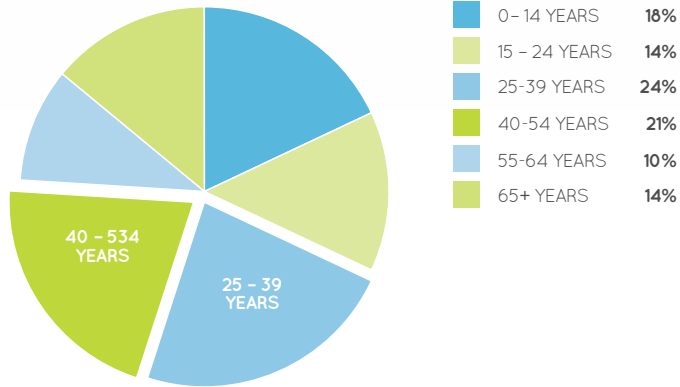

AGE PROFILE

KEY FEATURES

41

NUMBER OF RETAILERS

128m

TOTAL ANNUAL SALES (\$)

12,699

GROSS LEASABLE AREA (M2)

1,140

CAR PARKS
147 ARE UNDERCOVER

2.9m

ANNUAL CUSTOMER VISITS

MAJORS

- WOOLWORTHS
- COLES

DEMOGRAPHICS

YOUNG AND MIDDLE AGE FAMILIES, SENIORS, CONVENIENCE SHOPPERS