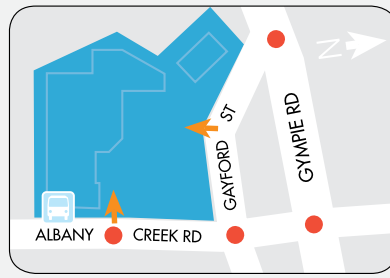

1,729

CAR PARKS
611 ARE UNDERCOVER

3.8M

ANNUAL CUSTOMER VISITS

MAJORS

- COLES
- KMART
- WOOLWORTHS
- ALDI

DEMOGRAPHICS

HIGH INCOME AND MIDDLE CLASS FAMILIES, GROCERY AND CONVENIENCE SHOPPERS

MARKET

125,800

TRADE AREA POPULATION

- Toilets
- Disabled Toilet
- Parent's Room
- Telephone
- Taxi Rank
- Bus Inter change
- Post Office Boxes
- ATM
- Centre Mgmt

STORE LOCATION

MAJORS

ALDI	M3
Coles	M1
Kmart	M2
Woolworths	M4

STORE LOCATION

Tobacco Station	66
Wattyl Paint Centre	T4

HAIR AND BEAUTY

Fashion Nails	6/9
Go Cutt	62A
Mancave Barbershop	85/86
Rose Nails	84
S+S Hair and Beauty	82A
Stefan	20

HEALTH AND MEDICAL

Amplifon	16B
Anytime Fitness	G Y M
Australian Hearing	7
Healthshop Aspley	29
Heavenly Zen	8
Hypermarket Medical Centre	2
OPSM	54
Pacific Smiles Dental	4
Priceline Pharmacy	63
QML Pathology	2A
Q Skin Clinic	10
RHT Herbal Centre	41
Specsavers	21
The Source Bulk Foods	16A

STORE LOCATION

HOMEWARES

@Home Bargains	88
House	83
Kaisercraft	5
Matthew Thomas	39

JEWELLERY

Maria's Fine Gifts & Jewellery	82B
--------------------------------	-----

SERVICES

Aquatic Achievers Swim School	Pool
Australia Post	32
Crown Currency Exchange	15
Mister Minit	87
Offices First	Mez.1 Foyer
Police Beat	74
Suncorp	12