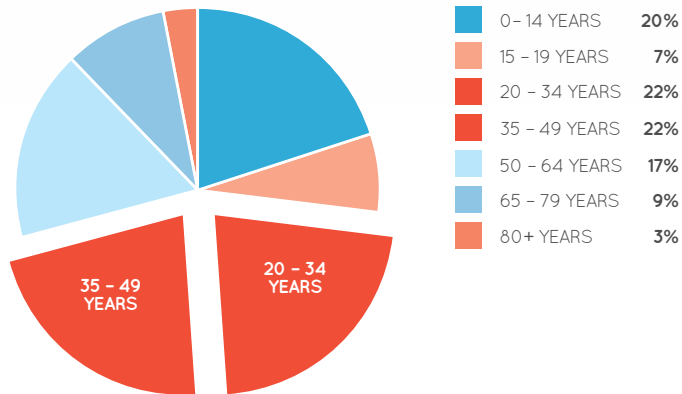

AGE PROFILE

KEY FEATURES

65

NUMBER OF RETAILERS

203M

TOTAL ANNUAL SALES (\$)

35,957

GROSS LEASABLE AREA (M2)