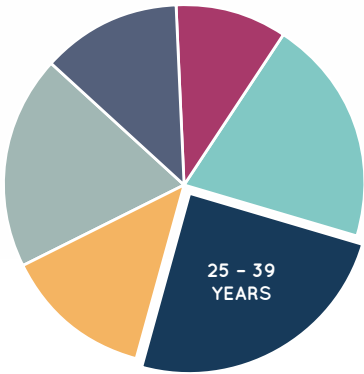

AGE PROFILE

0 - 14 YEARS	19.0%
15 - 24 YEARS	13.5%
25 - 39 YEARS	24.5%
40 - 54 YEARS	20.5%
55 - 64 YEARS	10.0%
65+ YEARS	12.5%

KEY FEATURES

80

NUMBER OF RETAILERS

120m

TOTAL ANNUAL SALES (\$)

27,069