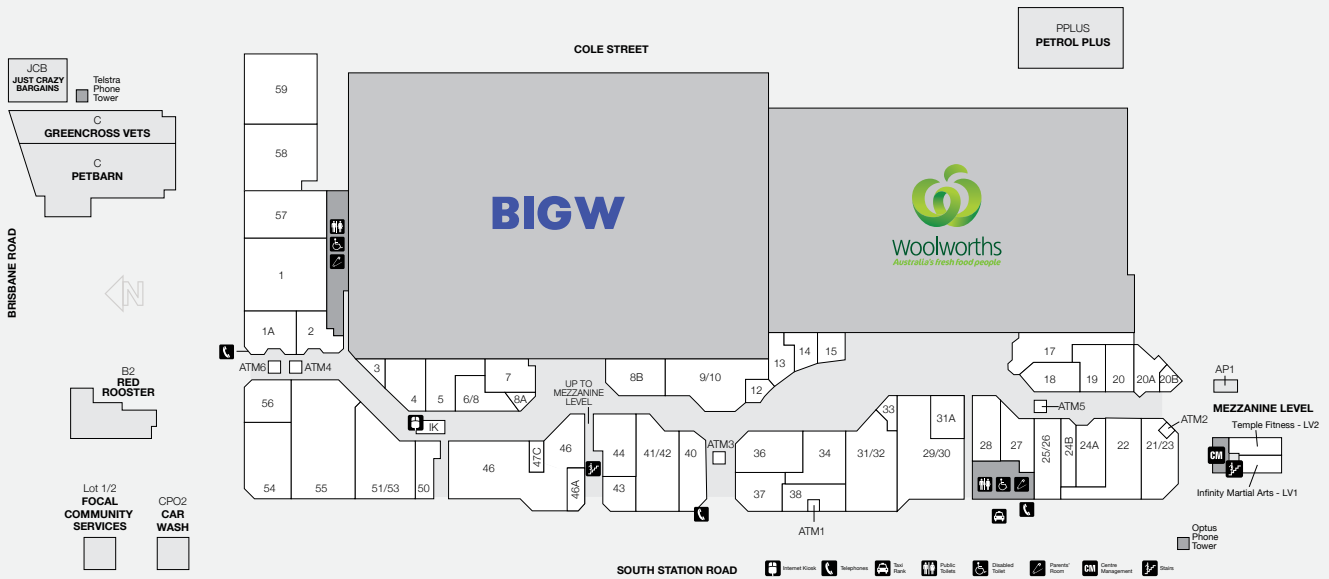

BOOVAL FAIR

Booval Fair is a sub-regional centre situated 2.8km east of the Ipswich CBD anchored by Woolworths and BIG W. It comprises over 55 specialty stores on the ground level with Temple Fitness and Infinity Mixed Martial Arts on the mezzanine.

GROSS LEASABLE AREA (M2)

1,257

CAR PARKS
1,025 ARE UNDERCOVER

3.10m

ANNUAL CUSTOMER VISITS

MAJORS

- WOOLWORTHS
- BIG W

DEMOGRAPHICS

YOUNG FAMILIES,
BLUE COLLAR WORKERS

MARKET

123,563

TRADE AREA POPULATION

BOOVAL FAIR

STORE	LOCATION	STORE	LOCATION	STORE	LOCATION
MAJORS		FRESH FOOD / LIQUOR		HOMEWARES	
BIG W		BWS	17	Robins Kitchen	28
Woolworths		Harvest Markets	31/32		
BANKS & FINANCIAL		Whitwicky Meats	34	GENERAL	
ATMx	ATM3	FASHION - ACCESSORIES		Booval Nextra News	51/53
ATMx	ATM6	Strandbags	6/8	EB Games	27
ATM2GO	ATM5	FASHION - FEMALE		Go Dollars	46
BOQ	38	Millers	5	Helloworld Travel	20A
BOQ ATM	ATM1	Rockmans	36	Infinity Martial Arts	LV1
CBA ATM	ATM4	FASHION - MALE		Just Crazy Bargains	JCB
Heritage Bank	21/23	Lowes Menswear	9/10	Lifeline	55
Heritage Bank ATM	ATM2	FOOTWEAR		Petbarn	C
FOOD EAT IN & TAKEAWAY		Williams the Shoemen	44	Police Beat	46A
A1 Sushi	47C	JEWELLERY & GIFTS		Star Discount Chemist	29/30
Asian Delight	13	Prouds The Jewellers	18	Temple Fitness	LV2
Booval Bakehouse and Patisserie	2	HAIR & BEAUTY		Tobacco Station	3
The Cheesecake Shop	57	Amaze Beauty	50	MOBILE PHONES	
The Coffee Club	41/42	Booval Gentlemen's Barber	20B	Yes! Optus	7
Diggers Delight	14	Gaye's Hair Fashions	20		
Donut King	33	Healers Therapy	19		
Meet 'N' Eat Café	12	Supercuts Hairdressing	37		
Origin Kebabs	15	Vibe Nail Studios	24A		
Red Rooster	B2				
Subway	1A				

STORE	LOCATION
OPTICAL	
Lens Pro	24B
OPSM	40
SERVICES	
4Cyte Pathology	59
Australia Post	22
Australia Post	24/7 Parcel Lockers
AP1	
Bay Audio	31A
Booval Fair Car Wash	CP02
Booval Fair Medical and Therapy Centre	59
Focal Community Services	Lot 1/2
Greencross Vets	C
Internet Kiosk	IK
Mister Minit	8A
Petrol Plus	PPLUS
SunDoctors	43