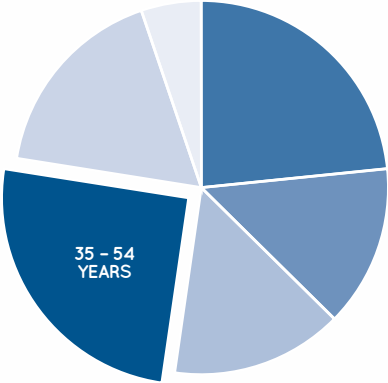

AGE PROFILE

0-14 YEARS	23.4%
15-24 YEARS	14%
25-34 YEARS	14.9%
35-54 YEARS	25.2%
55-74 YEARS	17.3%
75+ YEARS	5.2%

KEY FEATURES

60

NUMBER OF RETAILERS

137m

TOTAL ANNUAL SALES (\$)

23,249