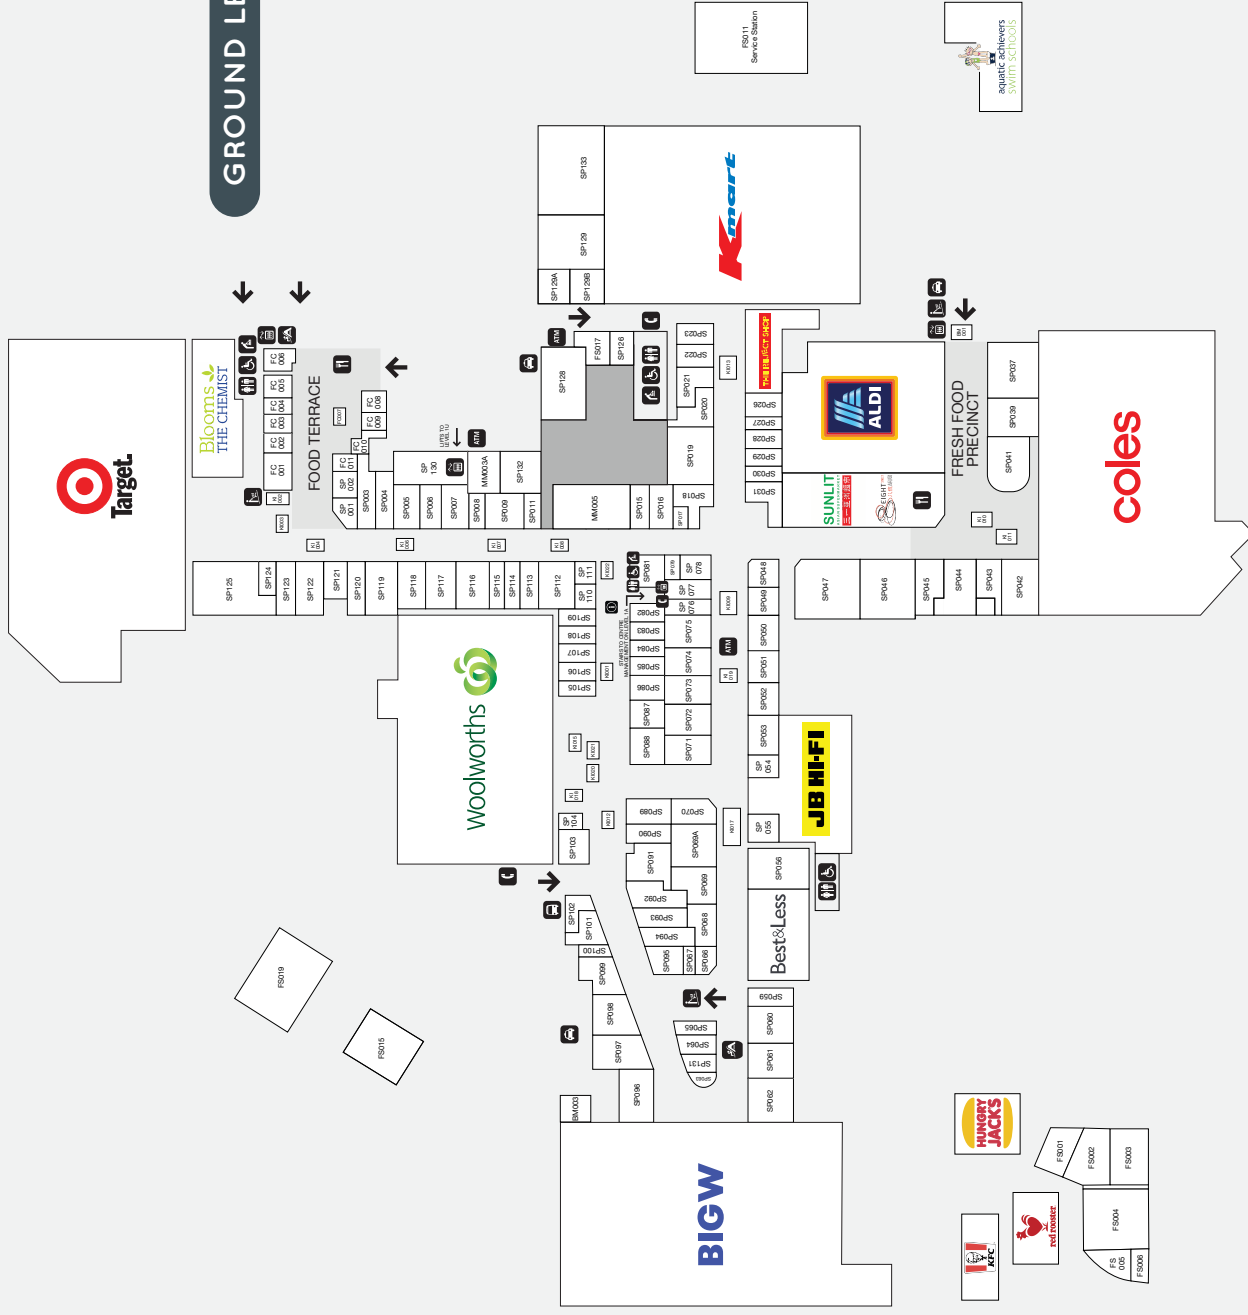

192,700

TRADE AREA POPULATION*

LEVEL 1U

LEVEL 1A

GROUND LEVEL

STORE	LEVEL	#	STORE	LEVEL	#	STORE	LEVEL	#	STORE	LEVEL	#
MAJOR STORES			Katies	G	SP118	Bollywood Eyebrows	G	KI019	Mt Ommaney Family Clinic	G	MM001
ALDI	G	MJ006	Millers	G	SP098	Classic Eyebrows	G	KI022	Pacific Smiles Dental	G	SP096
BIG W	G	MJ004	Noni B	G	SP099	Clear Skincare	G	SP015	QLD Diagnostic Imaging	G	FS004
Coles	G	MJ002	Rockmans	G	SP101	Dr. Massage	G	SP090	QML Pathology	G	MM001
Kmart	G	MJ001	Rodney Clark	G	SP006	Glamour Nails & Foot Spa	G	SP120	Sullivan Nicolaides Pathology	G	FS006
Target	G	MJ005	Suzanne Grae	G	SP093	Happy Feet Steam Massage	G	SP126	WeCare Medical Centre	G	SP097
Woolworths	G	MJ003	Valleygirl	G	SP116	Indulgence Massage and Day Spa	G	SP072	MOBILE PHONES / TECHNOLOGY		
BANKS / CREDIT UNIONS / ATMS			W. Lane	G	SP100	Josif's Barber Studio	G	SP066	Dr. Mobile Phone	G	KI012
ANZ Bank	G	SP088	FOOD - DINE IN / TAKEAWAY			Jon le Court	G	SP083	Happytel	G	KI006
ANZ ATM	G	ATM	8 Thai	G	SP032	Just Cuts	G	SP082	Hello Phone	G	KI009
atmx	G	AT004	Ali Baba	G	FC004	Laser Clinics	G	SP086	Telstra	G	SP113
Bendigo Bank	G	SP122	BOBA Chicken	G	SP032	Massage Philosophy	G	SP028	T-Shine Case	G	KI001
Bendigo Bank ATM	G	ATM	Boost Juice	G	KI018	Modish Barber	G	SP023	Vodafone	G	SP008
Commonwealth Bank	G	MM003A	Burlington BBQ	G	SP032	New Way Hair Restoration	1A	OF001	Yes Optus	G	SP123
Commonwealth Bank ATM	G	ATM	Cluck Cluck	G	SP032	Price Attack	G	SP030	EYEWEAR / OPTICAL		
National Australia Bank	G	SP130	Crema Espresso	G	SP065	Priceline	G	SP047	Laubman & Pank	G	SP022
National Australia Bank ATM	G	ATM	Gong Cha	G	SP045	ProfessioNAIL	G	SP079	Lenspro	G	SP002
Suncorp	G	SP069	Hungry Jacks	G	FS013	S&S Hair	G	SP053	OPSM	G	SP003
Suncorp ATM	G	ATM	Jamaica Blue	G	KI017	Stefan	G	SP121	Specsavers	G	SP060
Westpac	G	SP128	Japanice	G	SP032	The Body Shop	G	SP011	Sunglass Hut	G	KI008
Westpac ATM	G	ATM	KFC	G	FS012	Tranquility Beauty Salon	G	SP110	The Optical Superstore	G	SP103
BOOKS / NEWSAGENTS			Long Chef Vietnamese	G	FC002	Wax'd	G	SP026	Vision Precinct	G	SP027
Books Etc	G	SP073	McDonald's	G	FC001	HEALTH / FITNESS			PHARMACIES		
Nextra	G	SP041	Mekong	G	FC009	Aquatic Achievers	G	FS016	Blooms The Chemist	G	MM001
QBD: Books	G	SP087	Mr Curry	G	SP032	Body Buzz	G	FS003	PROFESSIONAL SUITES		
DISCOUNT VARIETY			Mrs Fields	G	KI003	HOMEWARES & GIFTS			Councillor Sarah Hutton	G	FS017
Discount Station	G	SP125	Muffin Break	G	FC007	DecoRug Home	G	SP069A	H&R Block	G	SP132
The Reject Shop	G	MM004	Noodle and Donburi	G	FC006	dusk	G	SP107	Liberty Wealth &		
U & I Discount Variety Store	G	SP061	Red Rooster	G	FS014	Glorious Gifts	G	SP085	Steadfast Solicitors	1U	OF002
FASHION ACCESSORIES / HANDBAGS			Rolling Man	G	SP032	Manchester Importer QLD	G	SP021	Maison Real Estate	G	KI002
Kindred Boutique & Gifts	G	SP124	Sakura Fresh Bar	G	KI004	Matchbox	G	SP089	Mortgage Choice	1U	OF007
Lovisa	G	SP017	Shingle Inn	G	SP102	Robins Kitchen	G	SP084	Ray White Centenary	G	FS002
Strandbags	G	SP117	Subway	G	FC003	Smiggle	G	SP077	SERVICES & COMMUNITY		
FASHION - CHILDREN'S			Sumo Salad	G	FC011	The Handmade Expo	G	SP056	Art West Community Gallery	G	SP062
Ollie's Place Kidswear	G	SP109	Sunny-side Up	G	FC008	ELECTRICAL / RETAIL			Australia Post	G	SP037
FASHION - MEN'S			Sushi Sushi	G	KI010	Godfreys	G	SP055	Centenary Community Hub	G	FS015
Connor	G	SP112	The Cheesecake Shop	G	KI015	JB Hi-Fi	G	MM002	Centre Management	1A	CM001
Lowes	G	SP019	The Coffee Club	G	SP031	Shaver Shop	G	SP029	Come and Wash		
Tarocash	G	SP048	The Little Trike	G	KI011	Smart Factory Outlet	G	SP020	Car Wash	B	BM001
yd.	G	SP070	Won Ton Ton	G	SP032	JEWELLERY			Customer Service	G	CS001
FASHION - MIXED			FOOD - FRESH / GENERAL			Anthony's Fine Jewellery	G	SP111	Dry Cleaning Central	G	SP059
Best&Less	G	SP058	Go Vita	G	SP039	Goldmark	G	SP001	Mister Minit	G	KI013
Jay Jays	G	SP074	Mount Ommaney Bakehouse	G	SP043	Michael Hill	G	SP081	Mt Ommaney Library	G	FS019
Just Jeans	G	SP050	Mt Ommaney Fresh Fruit	G	SP046	Pandora	G	SP078	mycar Tyre & Auto Service	G	SP133
Off Ya Tree	G	SP054	Prestige Meats	G	SP044	Prouds The Jewellers	G	SP018	Super Copy	G	SP131
FASHION - WOMEN'S			Sunlit Supermarket	G	SP032	Showcase Jewellers	G	SP092	Ultra Tune	B	BM003
Ally Fashion	G	SP052	FOOTWEAR			Wallace Bishop	G	SP095	Woolworths Petrol	G	FS011
Autograph	G	SP049	Mathers	G	SP119	LIQUOR			TOYS & GAMES		
Beautiful Elegance	G	SP051	Novo Shoes	G	SP071	BWS	G	SP104	EB Games	G	SP076
Black Pepper	G	SP106	Simona Ricci	G	SP114	Liquorland	G	SP042	TRAVEL		
Bras N Things	G	SP007	Skechers	G	SP009	MEDICAL / DENTAL			Flight Centre	G	SP105
Dotti	G	SP016	Sole Integrity	G	SP108	Bay Audio	G	SP063	Forex 4 Less	G	SP067
Femme Connection	G	SP115	Spendless Shoes	G	SP091	Dentistry For You	G	FS001	Helloworld Travel	G	SP068
			The Athlete's Foot	G	SP005	Genesis Care	G	FS005			
			HAIR / NAILS / BEAUTY			Ken Swenson Dental Surgery	1U	OF006			
			Bella Nails	G	SP064						