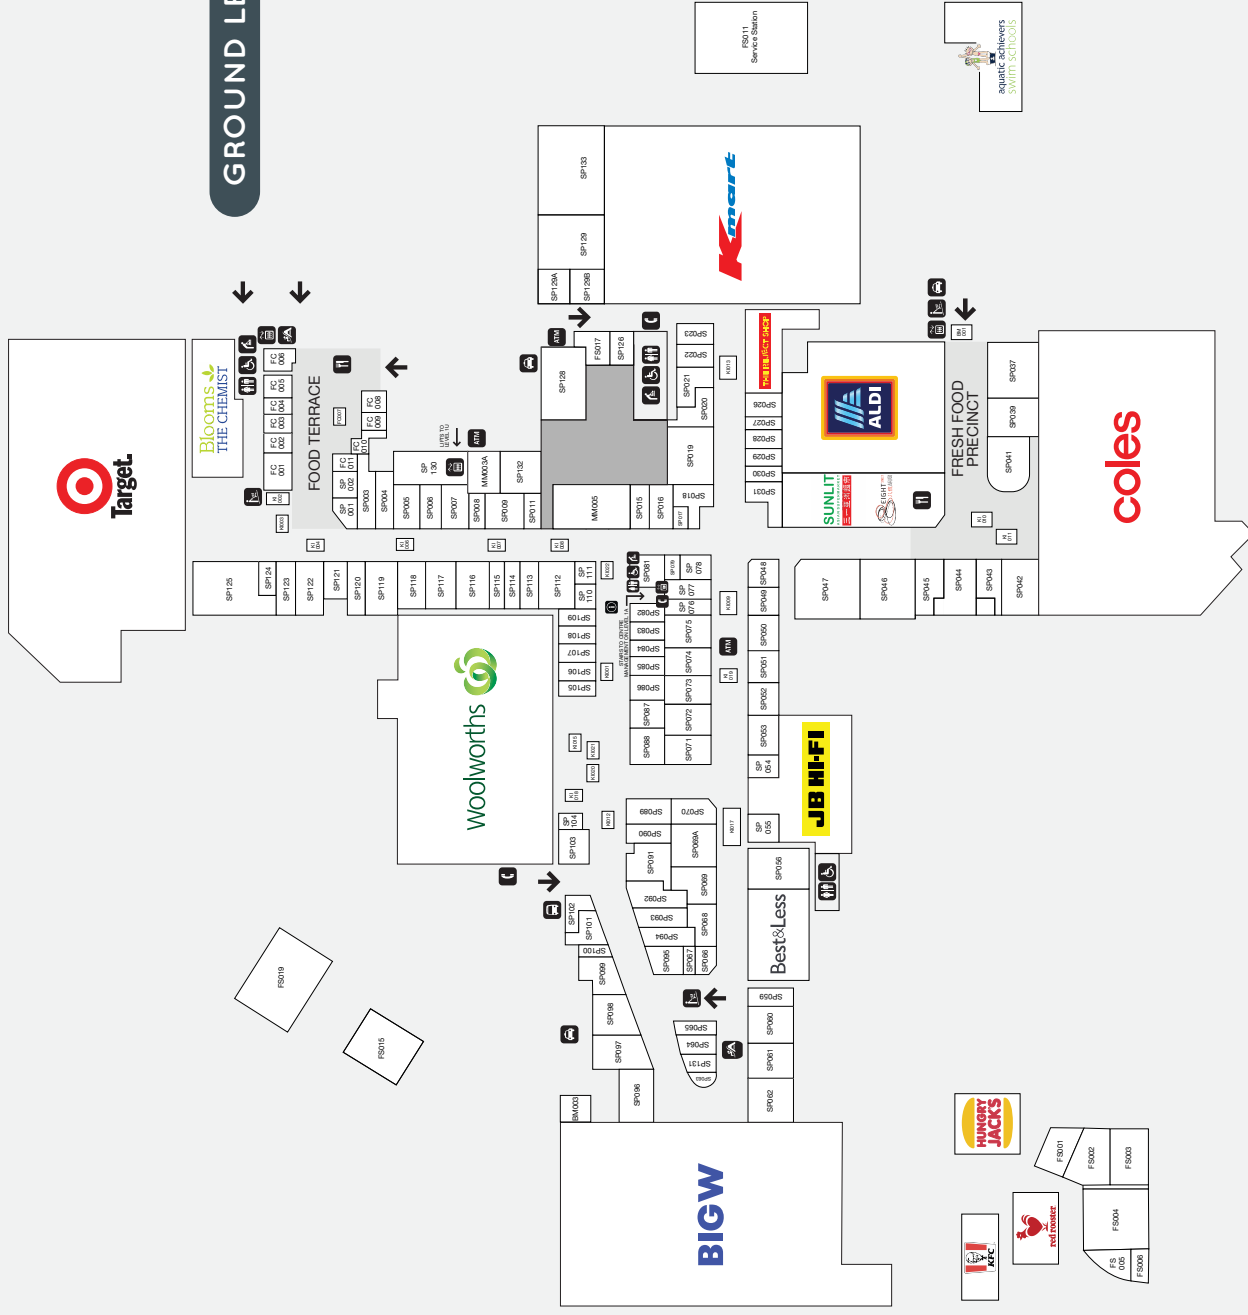

192,700

TRADE AREA POPULATION*

LEVEL 1U

LEVEL 1A

GROUND LEVEL

STORE	LEVEL	#	STORE	LEVEL	#	STORE	LEVEL	#	STORE	LEVEL	#
MAJOR STORES			Katies	G	SP118	Classic Eyebrows	G	KI022	Pacific Smiles Dental	G	SP096
ALDI	G	MJ006	Millers	G	SP098	Clear Skincare	G	SP015	QLD Diagnostic Imaging	G	FS004
BIG W	G	MJ004	Noni B	G	SP099	Dr. Massage	G	SP090	QML Pathology	G	MM001
Coles	G	MJ002	Rockmans	G	SP101	Glamour Nails & Foot Spa	G	SP120	Sullivan Nicolaides Pathology	G	FS006
Kmart	G	MJ001	Rodney Clark	G	SP006	Happy Feet Steam Massage	G	SP126	WeCare Medical Centre	G	SP097
Target	G	MJ005	Suzanne Grae	G	SP093	Indulgence Massage and Day Spa	G	SP072	MOBILE PHONES / TECHNOLOGY		
Woolworths	G	MJ003	Valleygirl	G	SP116	Josif's Barber Studio	G	SP066	Dr. Mobile Phone	G	KI012
BANKS / CREDIT UNIONS / ATMS			W. Lane	G	SP100	Jon le Court	G	SP083	Happytel	G	KI006
ANZ Bank	G	SP088	FOOD - DINE IN / TAKEAWAY			Just Cuts	G	SP082	Hello Phone	G	KI009
ANZ ATM	G	ATM	8 Thai	G	SP032	Laser Clinics	G	SP086	Telstra	G	SP113
atmx	G	AT004	Ali Baba	G	FC004	Massage Philosophy	G	SP028	T-Shine Case	G	KI001
Bendigo Bank	G	SP122	BOBA Chicken	G	SP032	Modish Barber	G	SP023	Vodafone	G	SP008
Bendigo Bank ATM	G	ATM	Boost Juice	G	KI018	New Way Hair Restoration	1A	OF001	Yes Optus	G	SP123
Commonwealth Bank	G	MM003A	Burlington BBQ	G	SP032	Price Attack	G	SP030	EYEWEAR / OPTICAL		
Commonwealth Bank ATM	G	ATM	Cluck Cluck	G	SP032	Priceline	G	SP047	Laubman & Pank	G	SP022
National Australia Bank	G	SP130	Crema Espresso	G	SP065	ProfessioNAIL	G	SP079	Lenspro	G	SP002
National Australia Bank ATM	G	ATM	Gong Cha	G	SP045	S&S Hair	G	SP053	OPSM	G	SP003
Suncorp	G	SP069	Hungry Jacks	G	FS013	Stefan	G	SP121	Specsavers	G	SP060
Suncorp ATM	G	ATM	Jamaica Blue	G	KI017	The Body Shop	G	SP011	Sunglass Hut	G	KI008
Westpac	G	SP128	Japanice	G	SP032	Tranquility Beauty Salon	G	SP110	The Optical Superstore	G	SP103
Westpac ATM	G	ATM	KFC	G	FS012	Wax'd	G	SP026	Vision Precinct	G	SP027
BOOKS / NEWSAGENTS			Long Chef Vietnamese	G	FC002	HEALTH / FITNESS			PHARMACIES		
Books Etc	G	SP073	McDonald's	G	FC001	Aquatic Achievers	G	FS016	Blooms The Chemist	G	MM001
Nextra	G	SP041	Mekong	G	FC009	Body Buzz	G	FS003	PROFESSIONAL SUITES		
QBD: Books	G	SP087	Mr Curry	G	SP032	HOMEWARES & GIFTS			Councillor Sarah Hutton	G	FS017
DISCOUNT VARIETY			Mrs Fields	G	KI003	DecoRug Home	G	SP069A	H&R Block	G	SP132
Discount Station	G	SP125	Muffin Break	G	FC007	dusk	G	SP107	Liberty Wealth &		
The Reject Shop	G	MM004	Noodle and Donburi	G	FC006	Glorious Gifts	G	SP085	Steadfast Solicitors	1U	OF002
U & I Discount Variety Store	G	SP061	Red Rooster	G	FS014	Manchester Importer QLD	G	SP021	Maison Real Estate	G	KI002
FASHION ACCESSORIES / HANDBAGS			Rolling Man	G	SP032	Matchbox	G	SP089	Mortgage Choice	1U	OF007
Kindred Boutique & Gifts	G	SP124	Sakura Fresh Bar	G	KI004	Robins Kitchen	G	SP084	Ray White Centenary	G	FS002
Lovisa	G	SP017	Shingle Inn	G	SP102	Smiggle	G	SP077	SERVICES & COMMUNITY		
Strandbags	G	SP117	Sumo Salad	G	FC011	The Handmade Expo	G	SP056	Art West Community		
FASHION - CHILDREN'S			Sunny-side Up	G	FC008	ELECTRICAL / RETAIL			Gallery	G	SP062
Ollie's Place Kidswear	G	SP109	Sushi Sushi	G	KI010	Godfreys	G	SP055	Australia Post	G	SP037
FASHION - MEN'S			The Cheesecake Shop	G	KI015	JB Hi-Fi	G	MM002	Centenary Community Hub	G	FS015
Connor	G	SP112	The Coffee Club	G	SP031	Shaver Shop	G	SP029	Centre Management	1A	CM001
Lowes	G	SP019	The Little Trike	G	KI011	Smart Factory Outlet	G	SP020	Come and Wash	B	BM001
Tarocash	G	SP048	Won Ton Ton	G	SP032	JEWELLERY			Car Wash		
yd.	G	SP070	FOOD - FRESH / GENERAL			Anthony's Fine Jewellery	G	SP111	Customer Service	G	CS001
FASHION - MIXED			Go Vita	G	SP039	Goldmark	G	SP001	Dry Cleaning Central	G	SP059
Best&Less	G	SP058	Mount Ommaney Bakehouse	G	SP043	Michael Hill	G	SP081	Mister Minit	G	KI013
Jay Jays	G	SP074	Mt Ommaney Fresh Fruit	G	SP046	Pandora	G	SP078	Mt Ommaney Library	G	FS019
Just Jeans	G	SP050	Prestige Meats	G	SP044	Prouds The Jewellers	G	SP018	mycar Tyre & Auto Service	G	SP133
Off Ya Tree	G	SP054	Sunlit Supermarket	G	SP032	Showcase Jewellers	G	SP092	Super Copy	G	SP131
FASHION - WOMEN'S			FOOTWEAR			Wallace Bishop	G	SP095	Ultra Tune	B	BM003
Ally Fashion	G	SP052	Mathers	G	SP119	LIQUOR			Woolworths Petrol	G	FS011
Autograph	G	SP049	Novo Shoes	G	SP071	BWS	G	SP104	TOYS & GAMES		
Beautiful Elegance	G	SP051	Simona Ricci	G	SP114	Liquorland	G	SP042	EB Games	G	SP076
Black Pepper	G	SP106	Skechers	G	SP009	MEDICAL / DENTAL			TRAVEL		
Bras N Things	G	SP007	Sole Integrity	G	SP108	Bay Audio	G	SP063	Flight Centre	G	SP105
Dotti	G	SP016	Spendless Shoes	G	SP091	Dentistry For You	G	FS001	Forex 4 Less	G	SP067
Femme Connection	G	SP115	The Athlete's Foot	G	SP005	Genesis Care	G	FS005	Helloworld Travel	G	SP068
			HAIR / NAILS / BEAUTY			Ken Swenson Dental Surgery	1U	OF006			
			Bella Nails	G	SP064	Mt Ommaney Family Clinic	G	MM001			
			Bollywood Eyebrows	G	KI019						