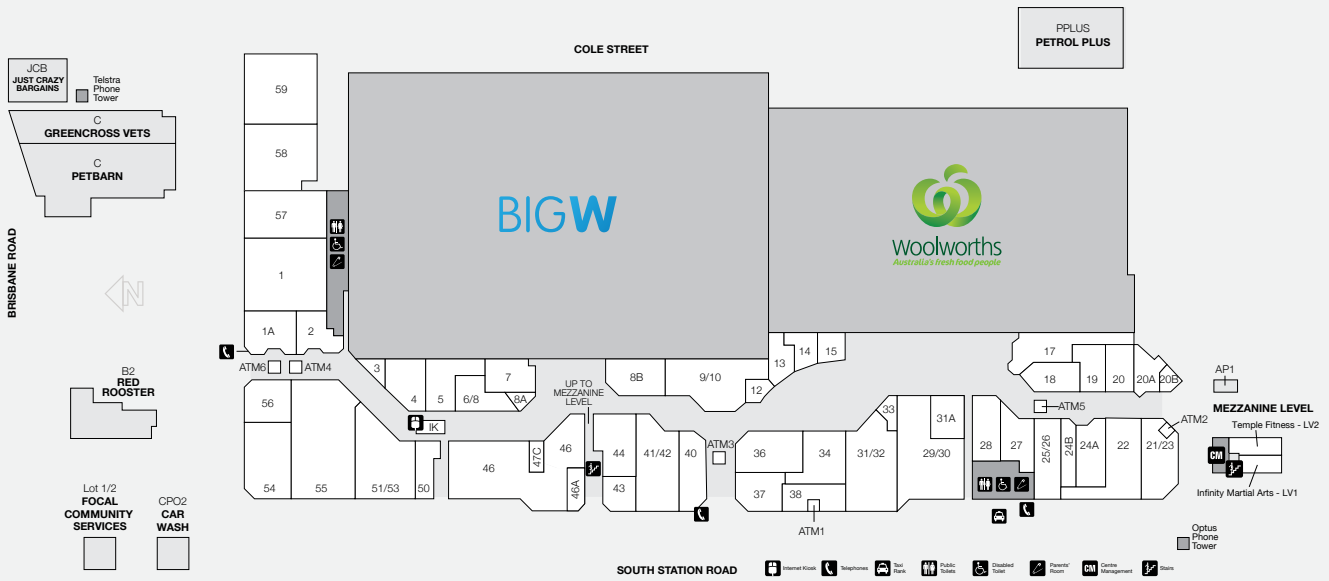

## DEMOGRAPHICS

YOUNG FAMILIES,  
BLUE COLLAR WORKERS

MARKET

123,563

TRADE AREA POPULATION

# BOOVAL FAIR

STORE	LOCATION	STORE	LOCATION	STORE	LOCATION
<b>MAJORS</b>		<b>FRESH FOOD / LIQUOR</b>		<b>HOMEWARES</b>	
BIG W		BWS	17	Robins Kitchen	28
Woolworths		Harvest Markets	31/32	Technology Traders	4
<b>BANKS &amp; FINANCIAL</b>		<b>FASHION - ACCESSORIES</b>		<b>GENERAL</b>	
ATMx	ATM6	Strandbags	6/8	Booval Nextra News	51/53
ATM2GO	ATM5	<b>FASHION - FEMALE</b>		EB Games	27
BOQ	38	Millers	5	Go Dollars	46
BOQ ATM	ATM1	Rockmans	36	Helloworld Travel	20A
CBA ATM	ATM4	<b>FASHION - MALE</b>		Infinity Martial Arts	LV1
Heritage Bank	21/23	Lowes Menswear	9/10	Just Crazy Bargains	JCB
Heritage Bank ATM	ATM2	<b>FOOTWEAR</b>		Lifeline	55
redi ATM	ATM3	Williams the Shoemen	44	Petbarn	C
<b>FOOD EAT IN &amp; TAKEAWAY</b>		<b>JEWELLERY &amp; GIFTS</b>		Police Beat	46A
A1 Sushi	47C	Prouds The Jewellers	18	Star Discount Chemist	29/30
Asian Delight	13	<b>HAIR &amp; BEAUTY</b>		Temple Fitness	LV2
Booval Bakehouse and Patisserie	2	Amaze Beauty	50	Tobacco Station	3
The Cheesecake Shop	57	Booval Gentlemen's Barber	20B	<b>MOBILE PHONES</b>	
The Coffee Club	41/42	Gaye's Hair Fashions	20	Yes! Optus	7
Diggers Delight	14	Healers Therapy	19		
Donut King	33	Supercuts Hairdressing	37		
Meet 'N' Eat Café	12	Vibe Nail Studios	24A		
Origin Kebabs	15				
Red Rooster	B2				
Subway	1A				

STORE	LOCATION
<b>OPTICAL</b>	
Lens Pro	24B
OPSM	40
<b>SERVICES</b>	
4Cyte Pathology	59
Australia Post	22
Australia Post	
24/7 Parcel Lockers	AP1
Bay Audio	31A
Booval Fair Car Wash	CP02
Booval Fair Medical and Therapy Centre	59
Focal Community Services	Lot 1/2
Greencross Vets	C
Internet Kiosk	IK
Mister Minit	8A
Petrol Plus	PPLUS
SunDoctors	43