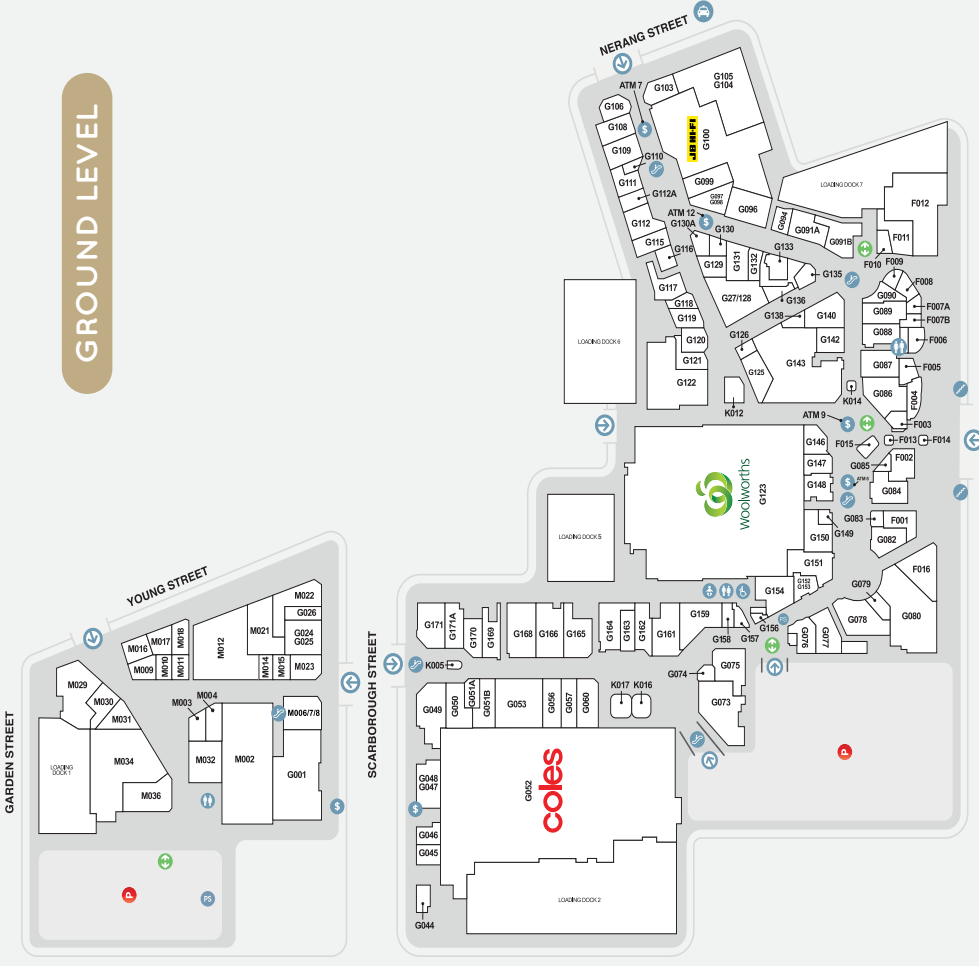

155,900

TOTAL MAIN TRADE AREA POPULATION*

LEVEL ONE

BASEMENT

GROUND LEVEL

- Parking
- Lifts
- Toilets
- Escalators
- Parents Room
- Buses
- Entry
- 36 Marine Parade Commercial Tower Foyer
- Disabled Toilets
- Stairs
- Customer Service Desk
- Paystations
- Taxi
- ATM