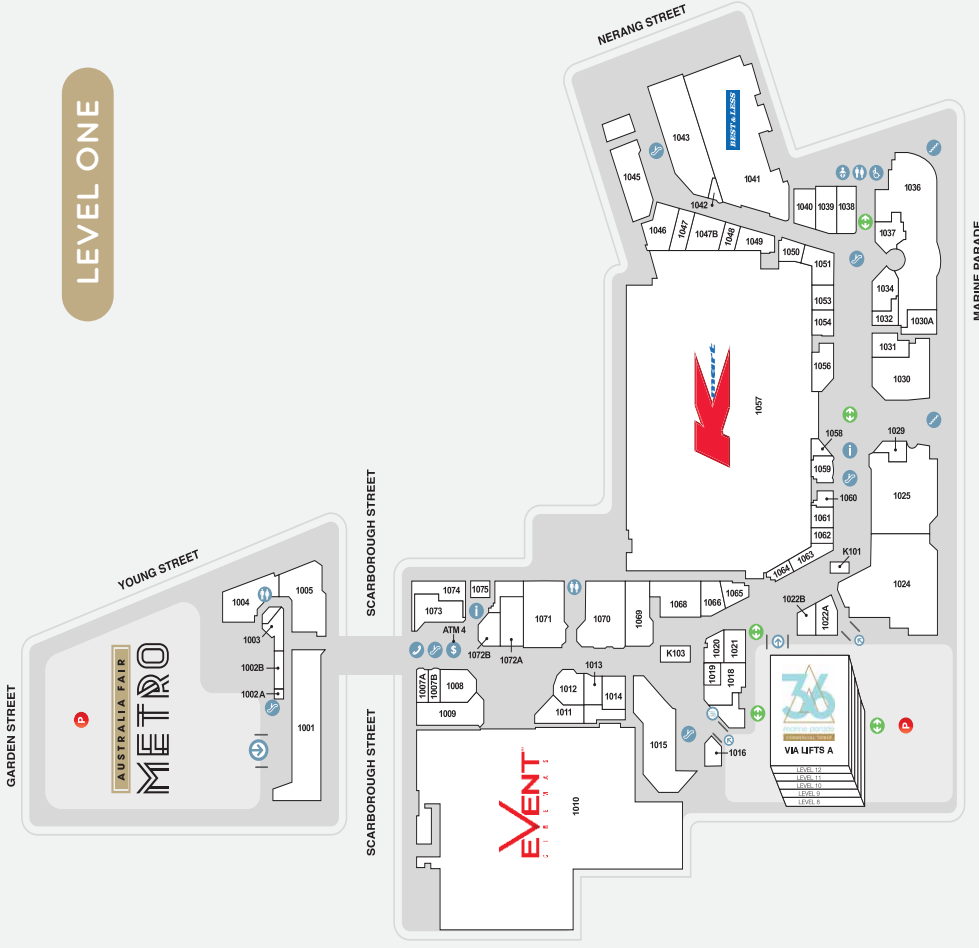

CAR PARKS*

11.1m

ANNUAL CUSTOMER VISITS*

MAJORS

- COLES
- WOOLWORTHS
- KMART
- EVENT CINEMAS

DEMOGRAPHICS

CBD WORKERS, STUDENTS, YOUNG FAMILIES, SENIORS, ASIAN MARKET, TOURISTS

MARKET

155,900

TOTAL MAIN TRADE AREA POPULATION*

LEVEL ONE

BASEMENT

GROUND LEVEL

- Parking
- Lifts
- Toilets
- Escalators
- Parents Room
- Buses
- Entry
- 36 Marine Parade Commercial Tower Foyer
- Disabled Toilets
- Stairs
- Customer Service Desk
- Paystations
- Taxi
- ATM