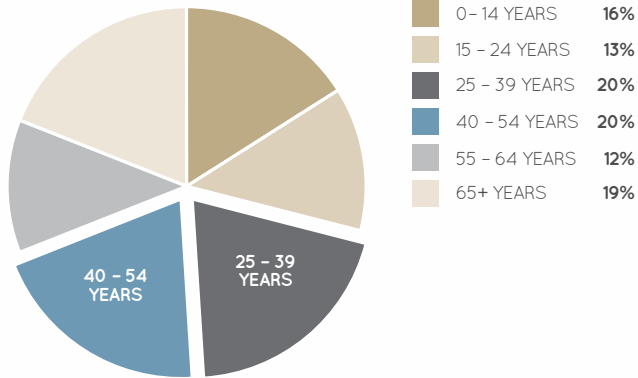

AGE PROFILE

Australia Fair is the shopping hub of the Gold Coast CBD, providing an appealing mix of retail, leisure and entertainment.

With the evolution of the official Southport CBD and an associated boost in local economic indicators, Australia Fair is capitalising on its central location to leverage incredible retail opportunities for those who share the vision in establishing themselves in a progressive, urban city centre.

KEY FEATURES

235

NUMBER OF RETAILERS*

228m

TOTAL ANNUAL SALES (\$)*

54,200

GROSS LEASABLE AREA (M2)*

2,111