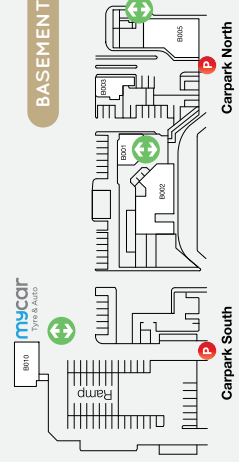

155,900

TOTAL MAIN TRADE AREA POPULATION*

LEVEL ONE

BASEMENT

GROUND LEVEL

- Parking
- Lifts
- Toilets
- Escalators
- Parents Room
- Buses
- Entry
- 36 Marine Parade Commercial Tower Foyer
- Disabled Toilets
- Stairs
- Customer Service Desk
- Paystations
- Taxi
- ATM