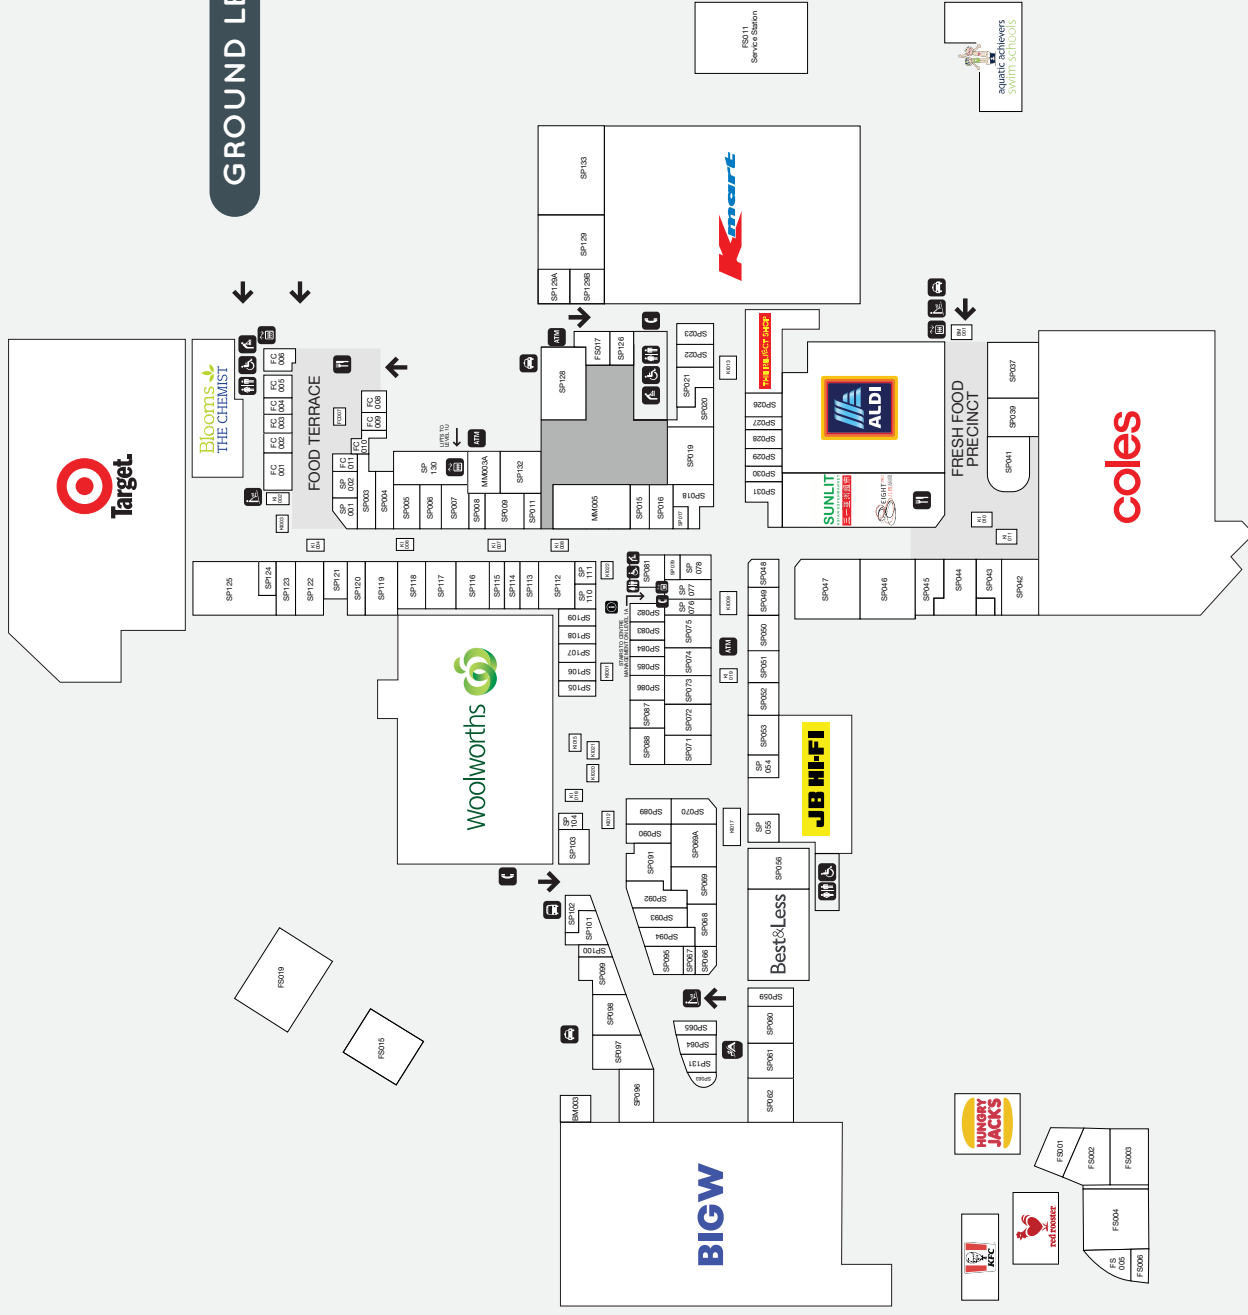

192,700

TRADE AREA POPULATION*

LEVEL 1U

LEVEL 1A

GROUND LEVEL

STORE	LEVEL	#	STORE	LEVEL	#	STORE	LEVEL	#	STORE	LEVEL	#
MAJOR STORES			Millers	G	SP098	Classic Eyebrows	G	KI022	Pacific Smiles Dental	G	SP096
ALDI	G	MJ006	Noni B	G	SP099	Clear Skincare	G	SP015	QLD Diagnostic Imaging	G	FS004
BIG W	G	MJ004	Rockmans	G	SP101	Dr. Massage	G	SP090	QML Pathology	G	MM001
Coles	G	MJ002	Rodney Clark	G	SP006	Glamour Nails & Foot Spa	G	SP120	Sullivan Nicolaides Pathology	G	FS006
Kmart	G	MJ001	Suzanne Grae	G	SP093	Happy Feet Steam Massage	G	SP126	WeCare Medical Centre	G	SP097
Target	G	MJ005	Valleygirl	G	SP116	Indulgence Massage and Day Spa	G	SP072	MOBILE PHONES / TECHNOLOGY		
Woolworths	G	MJ003	W. Lane	G	SP100	Josif's Barber Studio	G	SP066	Dr. Mobile Phone	G	KI012
BANKS / CREDIT UNIONS / ATMS			FOOD - DINE IN / TAKEAWAY			Jon le Court	G	SP083	Happytel	G	KI006
ANZ Bank	G	SP088	8 Thai	G	SP032	Just Cuts	G	SP082	Hello Phone	G	KI009
ANZ ATM	G	ATM	Ali Baba	G	FC004	Laser Clinics	G	SP086	Telstra	G	SP113
atmx	G	AT004	BOBA Chicken	G	SP032	Massage Philosophy	G	SP028	T-Shine Case	G	KI001
Bendigo Bank	G	SP122	Boost Juice	G	KI018	Modish Barber	G	SP023	Vodafone	G	SP008
Bendigo Bank ATM	G	ATM	Burlington BBQ	G	SP032	New Way Hair Restoration	1A	OF001	Yes Optus	G	SP123
Commonwealth Bank	G	MM003A	Cluck Cluck	G	SP032	Price Attack	G	SP030	EYEWEAR / OPTICAL		
Commonwealth Bank ATM	G	ATM	Crema Espresso	G	SP065	Priceline	G	SP047	Laubman & Pank	G	SP022
National Australia Bank	G	SP130	Gong Cha	G	SP045	ProfessioNAIL	G	SP079	Lenspro	G	SP002
National Australia Bank ATM	G	ATM	Hungry Jacks	G	FS013	S&S Hair	G	SP053	OPSM	G	SP003
Suncorp	G	SP069	Jamaica Blue	G	KI017	Stefan	G	SP121	Specsavers	G	SP060
Suncorp ATM	G	ATM	Japanice	G	SP032	The Body Shop	G	SP011	Sunglass Hut	G	KI008
Westpac	G	SP128	KFC	G	FS012	Tranquility Beauty Salon	G	SP110	The Optical Superstore	G	SP103
Westpac ATM	G	ATM	Long Chef Vietnamese	G	FC002	Wax'd	G	SP026	Vision Precinct	G	SP027
BOOKS / NEWSAGENTS			McDonald's	G	FC001	HEALTH / FITNESS			PHARMACIES		
Books Etc	G	SP073	Mekong	G	FC009	Aquatic Achievers	G	FS016	Blooms The Chemist	G	MM001
Nextra	G	SP041	Mr Curry	G	SP032	Body Buzz	G	FS003	PROFESSIONAL SUITES		
QBD: Books	G	SP087	Mrs Fields	G	KI003	HOMEWARES & GIFTS			Councillor Sarah Hutton	G	FS017
DISCOUNT VARIETY			Muffin Break	G	FC007	DecoRug Home	G	SP069A	H&R Block	G	SP132
Discount Station	G	SP125	Noodle and Donburi	G	FC006	dusk	G	SP107	Liberty Wealth &		
The Reject Shop	G	MM004	Red Rooster	G	FS014	Glorious Gifts	G	SP085	Steadfast Solicitors	1U	OF002
U & I Discount Variety Store	G	SP061	Rolling Man	G	SP032	Manchester Importer QLD	G	SP021	Maison Real Estate	G	KI002
FASHION ACCESSORIES / HANDBAGS			Sakura Fresh Bar	G	KI004	Matchbox	G	SP089	Mortgage Choice	1U	OF007
Kindred Boutique & Gifts	G	SP124	Shingle Inn	G	SP102	Robins Kitchen	G	SP084	Ray White Centenary	G	FS002
Lovisa	G	SP017	Subway	G	FC003	Smiggle	G	SP077	SERVICES & COMMUNITY		
Strandbags	G	SP117	Sumo Salad	G	FC011	The Handmade Expo	G	SP056	Art West Community		
FASHION - CHILDREN'S			Sunny-side Up	G	FC008	ELECTRICAL / RETAIL			Gallery	G	SP062
Ollie's Place Kidswear	G	SP109	Sushi Sushi	G	KI010	Godfreys	G	SP055	Australia Post	G	SP037
FASHION - MEN'S			The Cheesecake Shop	G	KI015	JB Hi-Fi	G	MM002	Centenary Community Hub	G	FS015
Connor	G	SP112	The Coffee Club	G	SP031	Shaver Shop	G	SP029	Centre Management	1A	CM001
Lowes	G	SP019	The Little Trike	G	KI011	Smart Factory Outlet	G	SP020	Come and Wash	B	BM001
Tarocash	G	SP048	Won Ton Ton	G	SP032	JEWELLERY			Car Wash		
yd.	G	SP070	FOOD - FRESH / GENERAL			Anthony's Fine Jewellery	G	SP111	Customer Service	G	CS001
FASHION - MIXED			Go Vita	G	SP039	Goldmark	G	SP001	Dry Cleaning Central	G	SP059
Best&Less	G	SP058	Mount Ommaney Bakehouse	G	SP043	Michael Hill	G	SP081	Mister Minit	G	KI013
Jay Jays	G	SP074	Mt Ommaney Fresh Fruit	G	SP046	Pandora	G	SP078	Mt Ommaney Library	G	FS019
Just Jeans	G	SP050	Prestige Meats	G	SP044	Prouds The Jewellers	G	SP018	mycar Tyre & Auto Service	G	SP133
Off Ya Tree	G	SP054	Sunlit Supermarket	G	SP032	Showcase Jewellers	G	SP092	Super Copy	G	SP131
FASHION - WOMEN'S			FOOTWEAR			Wallace Bishop	G	SP095	Ultra Tune	B	BM003
Ally Fashion	G	SP052	Mathers	G	SP119	LIQUOR			Woolworths Petrol	G	FS011
Autograph	G	SP049	Novo Shoes	G	SP071	BWS	G	SP104	TOYS & GAMES		
Black Pepper	G	SP106	Simona Ricci	G	SP114	Liquorland	G	SP042	EB Games	G	SP076
Bras N Things	G	SP007	Skechers	G	SP009	MEDICAL / DENTAL			TRAVEL		
Dotti	G	SP016	Sole Integrity	G	SP108	Bay Audio	G	SP063	Flight Centre	G	SP105
Femme Connection	G	SP115	Spendless Shoes	G	SP091	Dentistry For You	G	FS001	Forex 4 Less	G	SP067
Katies	G	SP118	The Athlete's Foot	G	SP005	Genesis Care	G	FS005	Helloworld Travel	G	SP068
HAIR / NAILS / BEAUTY			Bella Nails	G	SP064	Ken Swenson Dental Surgery	1U	OF006			
			Bollywood Eyebrows	G	KI019	Mt Ommaney Family Clinic	G	MM001			