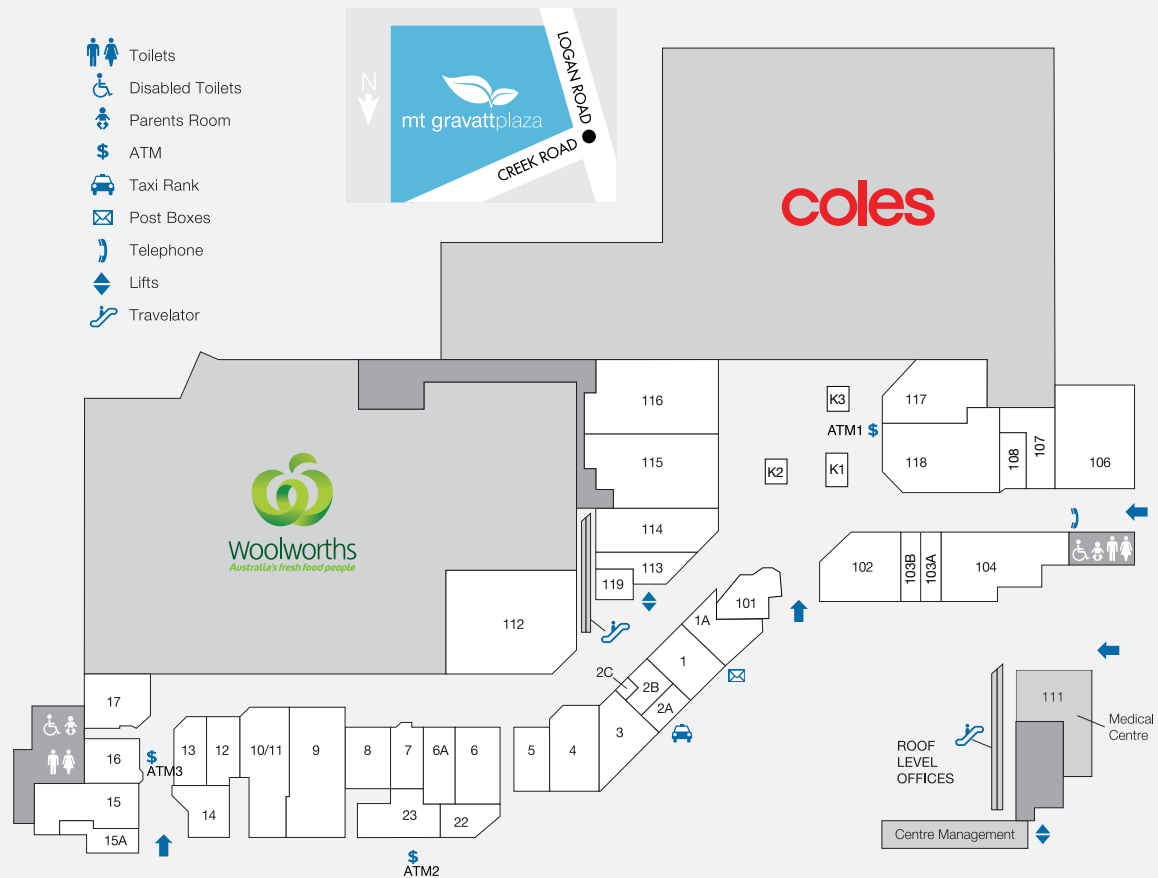

## DEMOGRAPHICS

YOUNG AND MIDDLE AGE FAMILIES, SENIORS, CONVENIENCE SHOPPERS

MARKET

139,120

TRADE AREA POPULATION

# mt gravatt plaza

STORE	LOCATION	STORE	LOCATION	STORE	LOCATION
<b>MAJORS</b>		<b>FOOD – EAT IN / TAKEAWAY</b>		<b>JEWELLERY &amp; GIFTS</b>	
Woolworths	W	Akii Sushi	4	Jon Crosbie Jeweller	6
Coles	C	Brizstar Coffee	101	<b>MISCELLANEOUS</b>	
<b>BANKS</b>		ChatterBox Café & Lounge Bar	102	Bro Fix Phones	K1
BOQ	23	Ichii Sushi	K2	BWS	17
BOQ ATM	ATM2	Ispa Kebabs	14	Dollars and Sense	116
CBA	118	<b>HAIR / HEALTH / BEAUTY</b>		EB Games / Zing	114
CBA ATM	ATM1	Complete Care Doctors	111	Liquorland	117
REDI ATM	ATM3	Chempro	112	Sunshine News	15
<b>FASHION</b>		Mode Hairdressing and Legends	5	TSG	119
Lifeline	107	Mt Gravatt Dental	113	<b>SERVICES</b>	
Millers	115	OPSM	1	Australia Post	104
<b>FRESH FOOD</b>		Optical Superstore	16	Global Jetsetting	6A
A&M Meats	10/11	QML Pathology	112	Mt Gravatt Plaza Shoe Repairs	2C
Bakers Delight	13	Shiny Nails	2B	Peerless Dry Cleaners	2A
Crispy Carrot	9	Styles Threading	K3		
Mt Gravatt Patisserie	12	Unique Beaute' Studio	108		
VJ's Seafood	8	WeCut	103B		