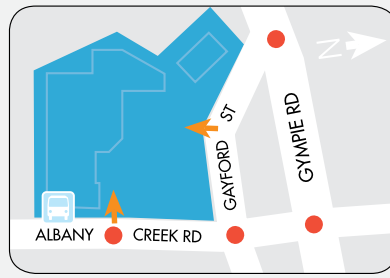

### MAJORS

- COLES
- KMART
- WOOLWORTHS
- ALDI

### DEMOGRAPHICS

HIGH INCOME AND MIDDLE CLASS FAMILIES, GROCERY AND CONVENIENCE SHOPPERS

MARKET

125,800

TRADE AREA POPULATION

- Toilets
- Disabled Toilet
- Parent's Room
- Telephone
- Taxi Rank
- Bus Inter change
- Post Office Boxes
- ATM
- Centre Mgmt

**STORE LOCATION**

**MAJORS**

ALDI	M3
Coles	M1
Kmart	M2
Woolworths	M4

**FASHION**

Kindred Boutique & Gifts	18
Millers	21
Noni B	11B
Suzanne Grae	14

**FOOD COURT AND CAFÉS**

Aspley Oriental Restaurant	61
@Beans Café	K3
Buddy's Real Food	K2
Copper & Clove Café	K5
Donut King	K1
LA Crackles	59
Sunshine Kebabs	55
Sushi Yui	57

Artie's Music	35
Bob Jane T-Marts	T2/T3
Bridgeman News and Books	11A
EB Games	27
Envirobank	Carpark
Flight Centre	13
Green Trees Plant Nursery	94

**STORE LOCATION**

Mr Toys Toyworld	T1
Tobacco Station	66
Wattyl Paint Centre	T4