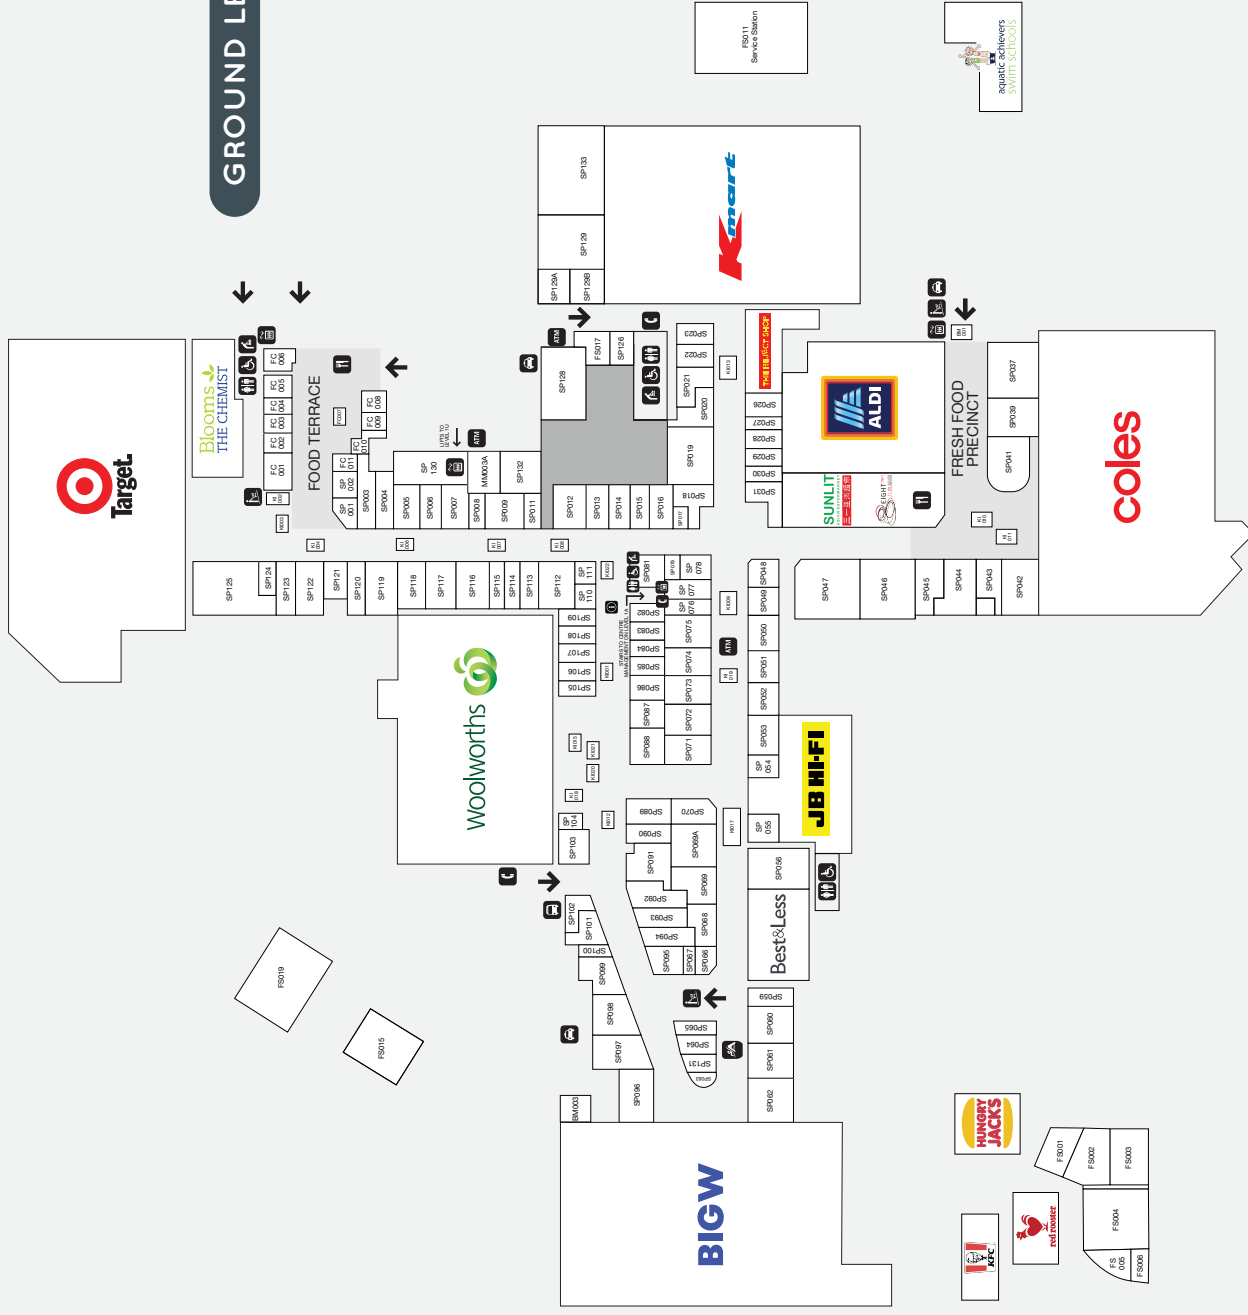

MARKET

192,700

TRADE AREA POPULATION*

LEVEL 1U

LEVEL 1A

GROUND LEVEL

STORE	LEVEL	#	STORE	LEVEL	#	STORE	LEVEL	#	STORE	LEVEL	#
MAJOR STORES			Katies	G	SP118	Bollywood Eyebrows	G	KI019	Mt Ommaney Family Clinic	G	MM001
ALDI	G	MJ006	Millers	G	SP098	Classic Eyebrows	G	KI022	Pacific Smiles Dental	G	SP096
BIG W	G	MJ004	Noni B	G	SP099	Clear Skincare	G	SP015	QLD Diagnostic Imaging	G	FS004
Coles	G	MJ002	Rockmans	G	SP101	Dr. Massage	G	SP090	QML Pathology	G	MM001
Kmart	G	MJ001	Rodney Clark	G	SP006	Glamour Nails & Foot Spa	G	SP120	Sullivan Nicolaides Pathology	G	FS006
Target	G	MJ005	Suzanne Grae	G	SP093	Happy Feet Steam Massage	G	SP126	MOBILE PHONES / TECHNOLOGY		
Woolworths	G	MJ003	TEMT	G	SP116	Indulgence Massage and Day Spa	G	SP072	Dr. Mobile Phone	G	KI012
BANKS / CREDIT UNIONS / ATMS			W. Lane	G	SP100	Josif's Barber Studio	G	SP066	Happytel	G	KI006
ANZ Bank	G	SP088	FOOD - DINE IN / TAKEAWAY			Jon le Court	G	SP083	Hello Phone	G	KI009
ANZ ATM	G	ATM	8 Thai	G	SP032	Just Cuts	G	SP082	Telstra T-Life	G	SP113
atmx	G	AT004	Ali Baba	G	FC004	Laser Clinics	G	SP086	T-Shine Case	G	KI001
Bendigo Bank	G	SP122	BOBA Chicken	G	SP032	Massage Philosophy	G	SP028	Vodafone	G	SP008
Bendigo Bank ATM	G	ATM	Boost Juice	G	KI018	New Way Hair Restoration	1A	OF001	Yes Optus	G	SP123
Commonwealth Bank	G	MM003A	Burlington BBQ	G	SP032	Price Attack	G	SP030	EYEWEAR / OPTICAL		
Commonwealth Bank ATM	G	ATM	Crema Espresso	G	SP065	Priceline	G	SP047	Laubman & Pank	G	SP022
National Australia Bank	G	SP130	Gong Cha	G	SP045	ProfessioNAIL	G	SP079	LensPro	G	SP002
National Australia Bank ATM	G	ATM	Hungry Jacks	G	FS013	S&S Hair	G	SP053	OPSM	G	SP003
Suncorp	G	SP069	Jamaica Blue	G	KI017	Stefan	G	SP121	Specsavers	G	SP060
Suncorp ATM	G	ATM	Japanice	G	SP032	The Body Shop	G	SP011	Sunglass Hut	G	KI008
Westpac	G	SP128	KFC	G	FS012	Tranquility Beauty Salon	G	SP110	The Optical Superstore	G	SP103
Westpac ATM	G	ATM	Long Chef Vietnamese	G	FC002	Wax'd	G	SP026	Vision Precinct	G	SP027
BOOKS / NEWSAGENTS			McDonald's	G	FC001	HEALTH / FITNESS			PHARMACIES		
Books Etc	G	SP073	Mekong	G	FC009	Aquatic Achievers	G	FS016	Blooms The Chemist	G	MM001
Nextra	G	SP041	Miki Beautiful Sushi	G	KI020	Body Buzz	G	FS003	PROFESSIONAL SUITES		
QBD: Books	G	SP087	Mr Curry	G	SP032	Cadoo Martial Arts	G	SP129	Councillor Sarah Hutton	G	FS017
DISCOUNT VARIETY			Mrs Fields	G	KI003	HOMEWARES & GIFTS			H&R Block	G	SP132
Discount Station	G	SP125	Muffin Break	G	FC007	DecoRug Home	G	SP069A	Liberty Wealth &		
The Reject Shop	G	MM004	Noodle and Donburi	G	FC006	dusk	G	SP107	Steadfast Solicitors	1U	OF002
U & I Discount Variety Store	G	SP061	Red Rooster	G	FS014	Glorious Gifts	G	SP085	Maison Real Estate	G	KI002
FASHION ACCESSORIES / HANDBAGS			Rolling Man	G	SP032	Manchester Importer QLD	G	SP021	Mortgage Choice	1U	OF007
Kindred Boutique & Gifts	G	SP013	Sakura Fresh Bar	G	KI004	Matchbox	G	SP089	Ray White Centenary	G	FS002
Lovisa	G	SP017	Shingle Inn	G	SP102	Robins Kitchen	G	SP084	SERVICES & COMMUNITY		
Strandbags	G	SP117	Subway	G	FC003	Smiggle	G	SP077	Art West Community		
FASHION - CHILDREN'S			Sumo Salad	G	FC011	The Handmade Expo	G	SP056	Gallery	G	SP062
Ollie's Place Kidswear	G	SP109	Sunny-side Up	G	FC008	ELECTRICAL / RETAIL			Australia Post	G	SP037
FASHION - MEN'S			Sushi Sushi	G	KI010	Godfreys	G	SP055	Centenary Community Hub	G	FS015
Connor	G	SP112	The Cheesecake Shop	G	KI015	JB Hi-Fi	G	MM002	Centre Management	1A	CM001
Lowes	G	SP019	The Coffee Club	G	SP031	Shaver Shop	G	SP029	Come and Wash		
Tarocash	G	SP048	The Little Trike	G	KI011	Smart Factory Outlet	G	SP020	Car Wash	B	BM001
yd.	G	SP070	Won Ton Ton	G	SP032	JEWELLERY			Customer Service	G	CS001
FASHION - MIXED			FOOD - FRESH / GENERAL			Anthony's Fine Jewellery	G	SP111	Dry Cleaning Central	G	SP059
Best&Less	G	SP058	Go Vita	G	SP039	Goldmark	G	SP001	Mister Minit	G	KI013
Jay Jays	G	SP074	Mount Ommaney Bakehouse	G	SP043	Michael Hill	G	SP081	Mt Ommaney Library	G	FS019
Just Jeans	G	SP050	Mt Ommaney Fresh Fruit	G	SP046	Pandora	G	SP078	mycar Tyre & Auto Service	G	SP133
Off Ya Tree	G	SP054	Prestige Meats	G	SP044	Prouds The Jewellers	G	SP018	Super Copy	G	SP131
FASHION - WOMEN'S			Sunlit Supermarket	G	SP032	Showcase Jewellers	G	SP092	Ultra Tune	B	BM003
Ally Fashion	G	SP052	FOOTWEAR			Wallace Bishop	G	SP095	Woolworths Petrol	G	FS011
Autograph	G	SP049	Mathers	G	SP119	LIQUOR			TOYS & GAMES		
Black Pepper	G	SP106	Novo Shoes	G	SP071	BWS	G	SP104	EB Games	G	SP076
Bras N Things	G	SP007	Simona Ricci	G	SP114	Liquorland	G	SP042	TRAVEL		
City Chic	G	SP051	Skechers	G	SP009	MEDICAL / DENTAL			Flight Centre	G	SP105
Dotti	G	SP016	Sole Integrity	G	SP108	Bay Audio	G	SP063	Forex 4 Less	G	SP067
Femme Connection	G	SP115	Spendless Shoes	G	SP091	Dentistry For You	G	FS001	Helloworld Travel	G	SP068
			The Athlete's Foot	G	SP005	Genesis Care	G	FS005			
			HAIR / NAILS / BEAUTY			Ken Swenson Dental Surgery	1U	OF006			
			Bella Nails	G	SP064						