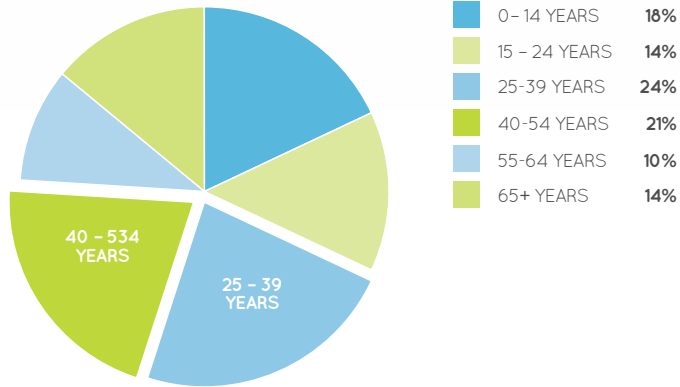

AGE PROFILE

KEY FEATURES

39

NUMBER OF RETAILERS

127m

TOTAL ANNUAL SALES (\$)

12,665

GROSS LEASABLE AREA (M2)

1,140

CAR PARKS
147 ARE UNDERCOVER

2.8m

ANNUAL CUSTOMER VISITS

MAJORS

- WOOLWORTHS
- COLES

DEMOGRAPHICS

YOUNG AND MIDDLE AGE FAMILIES, SENIORS, CONVENIENCE SHOPPERS