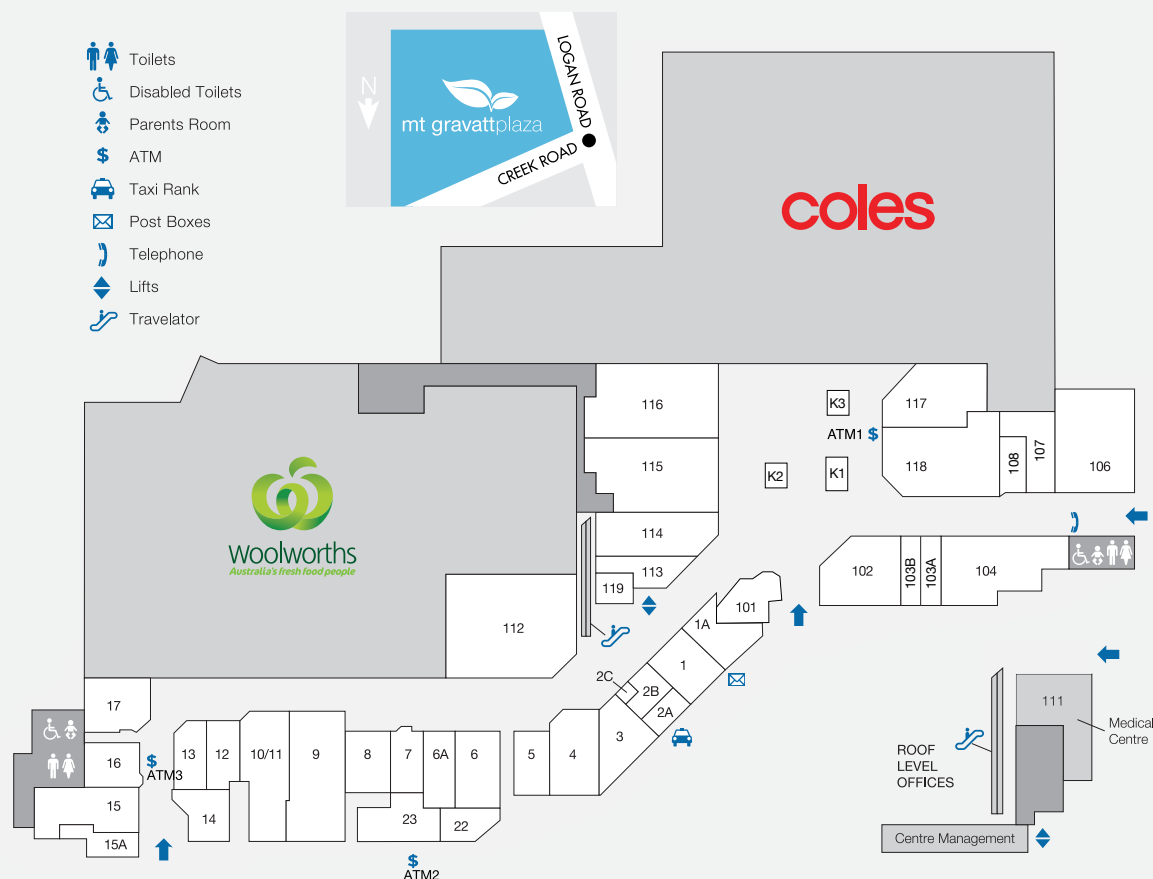

mt gravatt plaza

Mt Gravatt Plaza is located 8km south of Brisbane CBD and comprises of Woolworths, Coles and 39 specialty stores. The centre is well known for its niche fresh food offer and is well supported by loyal clientele.

1,140

CAR PARKS
147 ARE UNDERCOVER

2.8m

ANNUAL CUSTOMER VISITS

MAJORS

- WOOLWORTHS
- COLES

DEMOGRAPHICS

YOUNG AND MIDDLE AGE FAMILIES, SENIORS, CONVENIENCE SHOPPERS

MARKET

139,120

TRADE AREA POPULATION

mt gravatt plaza

STORE	LOCATION	STORE	LOCATION	STORE	LOCATION
MAJORS		FOOD – EAT IN / TAKEAWAY		JEWELLERY & GIFTS	
Woolworths	W	Akii Sushi	4	Jon Crosbie Jeweller	6
Coles	C	Brizstar Cafe	101		
BANKS		ChatterBox Café & Lounge Bar	102	MISCELLANEOUS	
BOQ	23	Ichii Sushi	K2	Bro Fix Phones	K1
BOQ ATM	ATM2	Ispa Kebabs	14	BWS	17
CBA	118	HAIR / HEALTH / BEAUTY		Dollars and Sense	116
CBA ATM	ATM1	Complete Care Doctors	111	EB Games / Zing	114
REDI ATM	ATM3	Chempro	112	Liquorland	117
FASHION		Mode Hairdressing and Legends	5	Sunshine News	15
Lifeline	107	Mt Gravatt Dental	113	TSG	119
Millers	115	OPSM	1	SERVICES	
FRESH FOOD		Optical Superstore	16	Australia Post	104
A&M Meats	10/11	QML Pathology	112	Global Jetsetting	6A
Bakers Delight	13	Shiny Nails	2B	Mt Gravatt Plaza Shoe Repairs	2C
Crispy Carrot	9	Styles Threading	K3	Peerless Dry Cleaners	2A
Mt Gravatt Patisserie	12	Unique Beaute' Studio	108		
VJ's Seafood	8	WeCut	103B		