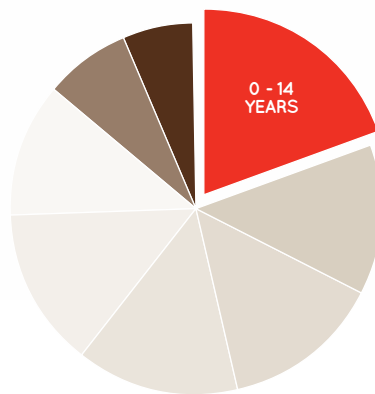

Sunny Park has a multicultural customer base, with a strong representation of Asian customers originating predominantly from Taiwan, China and Korea.

AGE PROFILE

0 - 14 YEARS	17.6%
15 - 24 YEARS	15.7%
25 - 34 YEARS	19.8%
35 - 44 YEARS	13.6%
45 - 54 YEARS	11.2%
55 - 64 YEARS	10.2%
65 - 74 YEARS	7.3%
75 + YEARS	2.8%