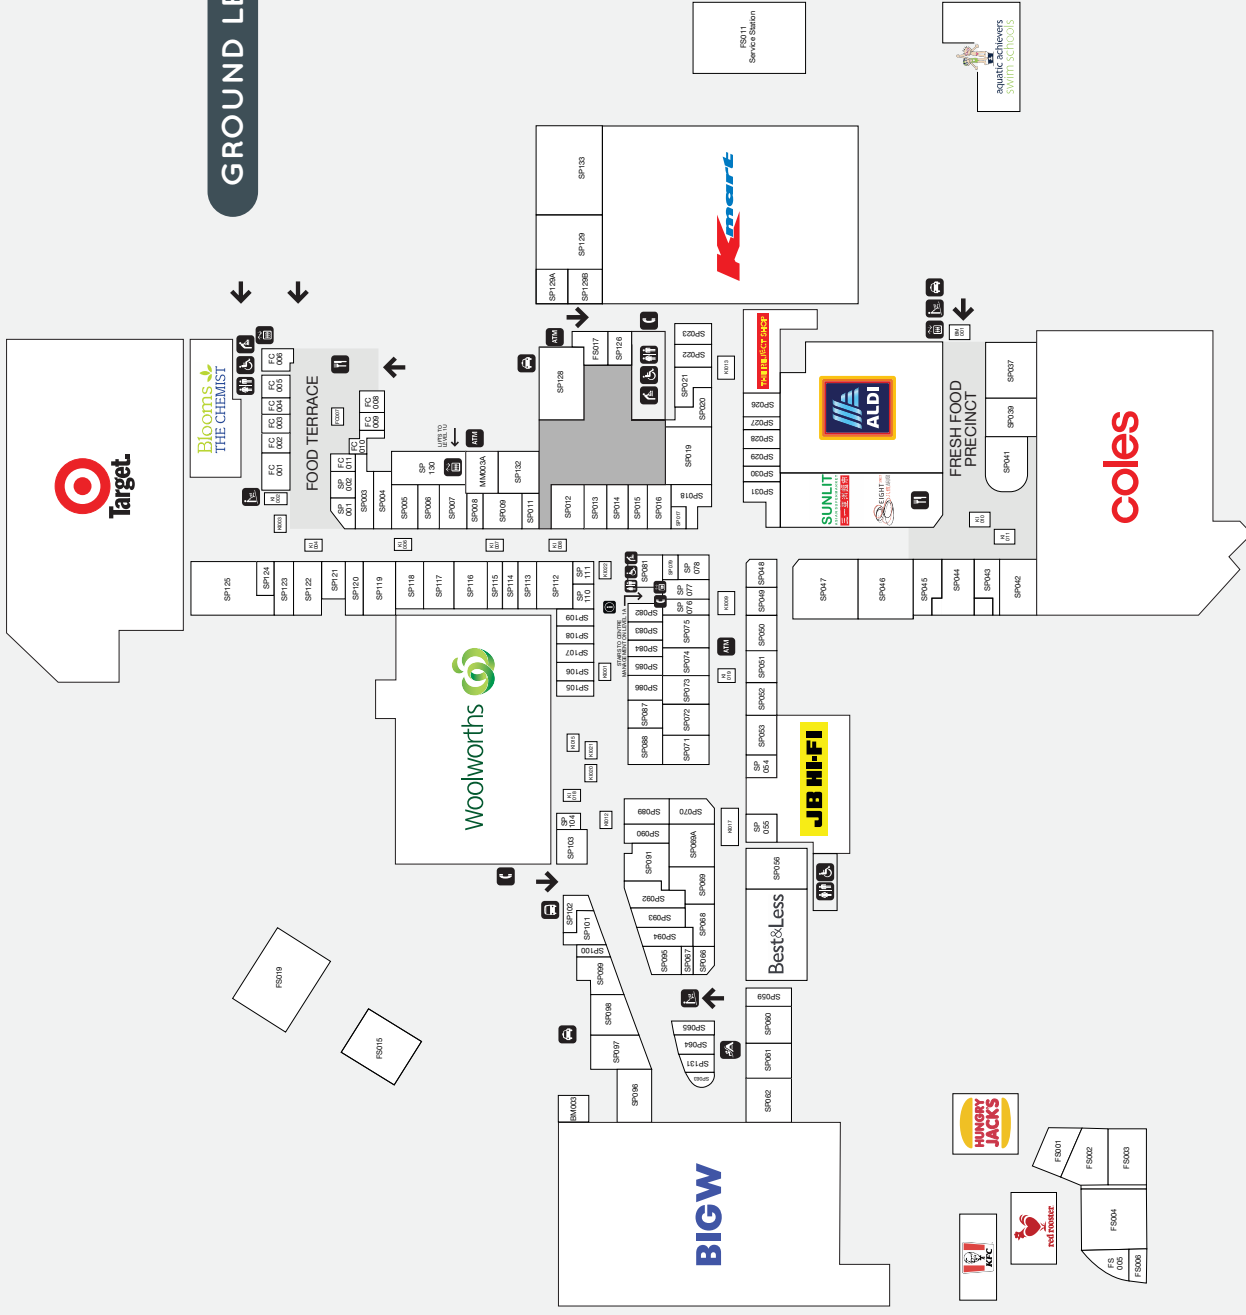

198,200

TRADE AREA POPULATION*

LEVEL 1U

LEVEL 1A

GROUND LEVEL

STORE	LEVEL	#	STORE	LEVEL	#	STORE	LEVEL	#	STORE	LEVEL	#
MAJOR STORES			Katies	G	SP118	Bollywood Eyebrows	G	KI019	Mt Ommaney Family Clinic	G	MM001
ALDI	G	MJ006	Millers	G	SP098	Classic Eyebrows	G	KI022	Pacific Smiles Dental	G	SP096
BIG W	G	MJ004	Noni B	G	SP099	Clear Skincare	G	SP015	QLD Diagnostic Imaging	G	FS004
Coles	G	MJ002	Rockmans	G	SP101	Dr. Massage	G	SP090	QML Pathology	G	MM001
Kmart	G	MJ001	Rodney Clark	G	SP006	Glamour Nails & Foot Spa	G	SP120	Sullivan Nicolaides Pathology	G	FS006
Target	G	MJ005	Suzanne Grae	G	SP093	Happy Feet Steam Massage	G	SP126	MOBILE PHONES / TECHNOLOGY		
Woolworths	G	MJ003	TEMT	G	SP116	Indulgence Massage and Day Spa	G	SP072	Dr. Mobile Phone	G	KI012
BANKS / CREDIT UNIONS / ATMS			W. Lane	G	SP100	Josif's Barber Studio	G	SP066	Happytel	G	KI006
ANZ Bank	G	SP088	FOOD - DINE IN / TAKEAWAY			Jon le Court	G	SP083	Hello Phone	G	KI009
ANZ ATM	G	AT004	8 Thai	G	SP032	Just Cuts	G	SP082	Telstra T-Life	G	SP113
ANZ ATM	G	ATM	Ali Baba	G	FC004	Laser Clinics	G	SP086	T-Shine Case	G	KI001
Bendigo Bank	G	SP122	BOBA Chicken	G	SP032	Massage Philosophy	G	SP028	Vodafone	G	SP008
Bendigo Bank ATM	G	ATM	Boost Juice	G	KI018	New Way Hair Restoration	1A	OF001	Yes Optus	G	SP123
Commonwealth Bank	G	MM003A	Burlington BBQ	G	SP032	Price Attack	G	SP030	EYEWEAR / OPTICAL		
Commonwealth Bank ATM	G	ATM	Crema Espresso	G	SP065	Priceline	G	SP047	Laubman & Pank	G	SP022
National Australia Bank	G	SP130	Gong Cha	G	SP045	ProfessioNAIL	G	SP079	LensPro	G	SP002
National Australia Bank ATM	G	ATM	Hungry Jacks	G	FS013	S&S Hair	G	SP053	OPSM	G	SP003
Suncorp	G	SP069	Jamaica Blue	G	KI017	Stefan	G	SP121	Specsavers	G	SP060
Suncorp ATM	G	ATM	Japanice	G	SP032	The Body Shop	G	SP011	Sunglass Hut	G	KI008
Westpac	G	SP128	KFC	G	FS012	Tranquility Beauty Salon	G	SP110	The Optical Superstore	G	SP103
Westpac ATM	G	ATM	Long Chef Vietnamese	G	FC002	Wax'd	G	SP026	Vision Precinct	G	SP027
BOOKS / NEWSAGENTS			McDonald's	G	FC001	HEALTH / FITNESS			PHARMACIES		
Books Etc	G	SP073	Mekong	G	FC009	Aquatic Achievers	G	FS016	Blooms The Chemist	G	MM001
Nextra	G	SP041	Miki Beautiful Sushi	G	KI020	Body Buzz	G	FS003	PROFESSIONAL SUITES		
QBD: Books	G	SP087	Mr Curry	G	SP032	Cadoo Martial Arts	G	SP129	Councillor Sarah Hutton	G	FS017
DISCOUNT VARIETY			Mrs Fields	G	KI003	HOMEWARES & GIFTS			H&R Block	G	SP132
Discount Station	G	SP125	Muffin Break	G	FC007	DecoRug Home	G	SP069A	Liberty Wealth &		
The Reject Shop	G	MM004	Noodle and Donburi	G	FC006	dusk	G	SP107	Steadfast Solicitors	1U	OF002
U & I Discount Variety Store	G	SP061	Red Rooster	G	FS014	Glorious Gifts	G	SP085	Maison Real Estate	G	KI002
FASHION ACCESSORIES / HANDBAGS			Rolling Man	G	SP032	Manchester Importer QLD	G	SP021	Mortgage Choice	1U	OF007
Kindred Boutique & Gifts	G	SP013	Sakura Fresh Bar	G	KI004	Matchbox	G	SP089	Ray White Centenary	G	FS002
Lovisa	G	SP017	Shingle Inn	G	SP102	Robins Kitchen	G	SP084	SERVICES & COMMUNITY		
Strandbags	G	SP117	Subway	G	FC003	Smiggle	G	SP077	Art West Community		
FASHION - CHILDREN'S			Sumo Salad	G	FC011	The Handmade Expo	G	SP056	Gallery	G	SP062
Ollie's Place Kidswear	G	SP109	Sunny-side Up	G	FC008	ELECTRICAL / RETAIL			Australia Post	G	SP037
FASHION - MEN'S			Sushi Sushi	G	KI010	Godfreys	G	SP055	Centenary Community Hub	G	FS015
Connor	G	SP112	The Cheesecake Shop	G	KI015	JB Hi-Fi	G	MM002	Centre Management	1A	CM001
Lowes	G	SP019	The Coffee Club	G	SP031	Shaver Shop	G	SP029	Come and Wash		
Tarocash	G	SP048	The Little Trike	G	KI011	Smart Factory Outlet	G	SP020	Car Wash	B	BM001
yd.	G	SP070	Won Ton Ton	G	SP032	JEWELLERY			Customer Service	G	CS001
FASHION - MIXED			FOOD - FRESH / GENERAL			Anthony's Fine Jewellery	G	SP111	Dry Cleaning Central	G	SP059
Best&Less	G	SP058	Go Vita	G	SP039	Goldmark	G	SP001	Mister Minit	G	KI013
Jay Jays	G	SP074	Mount Ommaney Bakehouse	G	SP043	Michael Hill	G	SP081	Mt Ommaney Library	G	FS019
Just Jeans	G	SP050	Mt Ommaney Fresh Fruit	G	SP046	Pandora	G	SP078	mycar Tyre & Auto Service	G	SP133
Off Ya Tree	G	SP054	Prestige Meats	G	SP044	Prouds The Jewellers	G	SP018	Super Copy	G	SP131
FASHION - WOMEN'S			Sunlit Supermarket	G	SP032	Showcase Jewellers	G	SP092	Ultra Tune	B	BM003
Ally Fashion	G	SP052	FOOTWEAR			Wallace Bishop	G	SP095	Woolworths Petrol	G	FS011
Autograph	G	SP049	Mathers	G	SP119	LIQUOR			TOYS & GAMES		
Black Pepper	G	SP106	Novo Shoes	G	SP071	BWS	G	SP104	EB Games	G	SP076
Bras N Things	G	SP007	Simona Ricci	G	SP114	Liquorland	G	SP042	TRAVEL		
City Chic	G	SP051	Skechers	G	SP009	MEDICAL / DENTAL			Flight Centre	G	SP105
Dotti	G	SP016	Sole Integrity	G	SP108	Bay Audio	G	SP063	Forex 4 Less	G	SP067
Femme Connection	G	SP115	Spendless Shoes	G	SP091	Dentistry For You	G	FS001	Helloworld Travel	G	SP068
			The Athlete's Foot	G	SP005	Genesis Care	G	FS005			
			HAIR / NAILS / BEAUTY			Ken Swenson Dental Surgery	1U	OF006			
			Bella Nails	G	SP064						