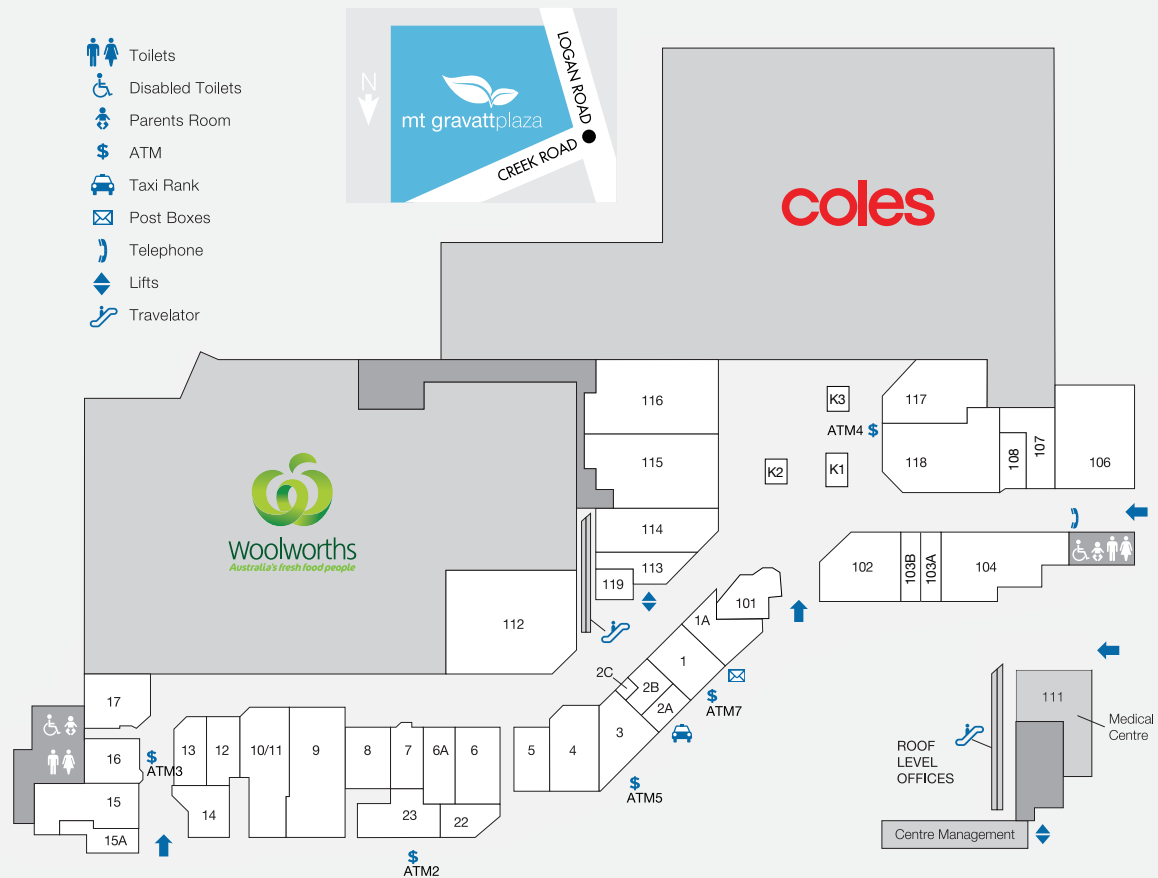

mt gravatt plaza

Mt Gravatt Plaza is located 8km south of Brisbane CBD and comprises of Woolworths, Coles and 39 specialty stores. The centre is well known for its niche fresh food offer and is well supported by loyal clientele.

1,140

CAR PARKS
147 ARE UNDERCOVER

2.8m

ANNUAL CUSTOMER VISITS

MAJORS

- WOOLWORTHS
- COLES

DEMOGRAPHICS

YOUNG AND MIDDLE AGE FAMILIES, SENIORS, CONVENIENCE SHOPPERS

MARKET

139,120

TRADE AREA POPULATION

mt gravatt plaza

STORE	LOCATION	STORE	LOCATION	STORE	LOCATION
MAJORS		FOOD – EAT IN / TAKEAWAY		JEWELLERY & GIFTS	
Woolworths	W	Akii Sushi	4	Jon Crosbie Jeweller	6
Coles	C	Brizstar Cafe	101	MISCELLANEOUS	
BANKS		ChatterBox Café & Lounge Bar	102	Bro Fix Phones	K1
BOQ	23	Ichii Sushi	K2	BWS	17
CBA	118	Ispa Kebabs	14	Dollars and Sense	116
BOQ ATM	ATM2	HAIR / HEALTH / BEAUTY		EB Games / Zing	114
CUA ATM	AMT3	Complete Care Doctors	111	Liquorland	117
CBA ATM	ATM4	Chempro	112	Sunshine News	15
FASHION		Mode Hairdressing and Legends	5	TSG	119
Lifeline	107	Mt Gravatt Dental	113	SERVICES	
Millers	115	OPSM	1	Australia Post	104
FRESH FOOD		Optical Superstore	16	Global Jetsetting	6A
A&M Meats	10/11	QML Pathology	112	Mt Gravatt Plaza Shoe Repairs	2C
Bakers Delight	13	Shiny Nails	2B	Peerless Dry Cleaners	2A
Crispy Carrot	9	Styles Threading	K3		
Mt Gravatt Patisserie	12	Unique Beaute' Studio	108		
VJ's Seafood	8	WeCut	103B		