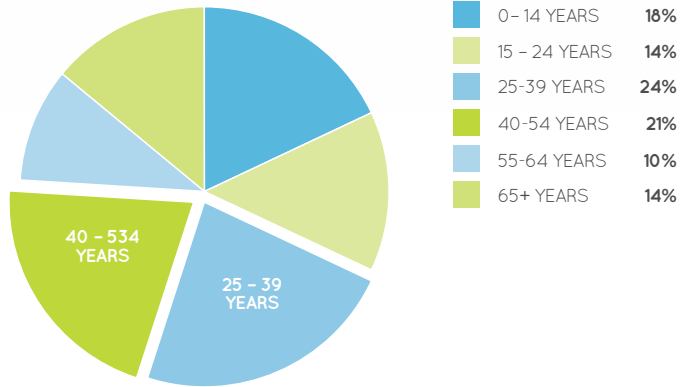

AGE PROFILE

KEY FEATURES

39

NUMBER OF RETAILERS

130m

TOTAL ANNUAL SALES (\$)

12,665

GROSS LEASABLE AREA (M2)

1,140

CAR PARKS
147 ARE UNDERCOVER

2.8m

ANNUAL CUSTOMER VISITS

MAJORS

- WOOLWORTHS
- COLES

DEMOGRAPHICS

YOUNG AND MIDDLE AGE FAMILIES, SENIORS, CONVENIENCE SHOPPERS