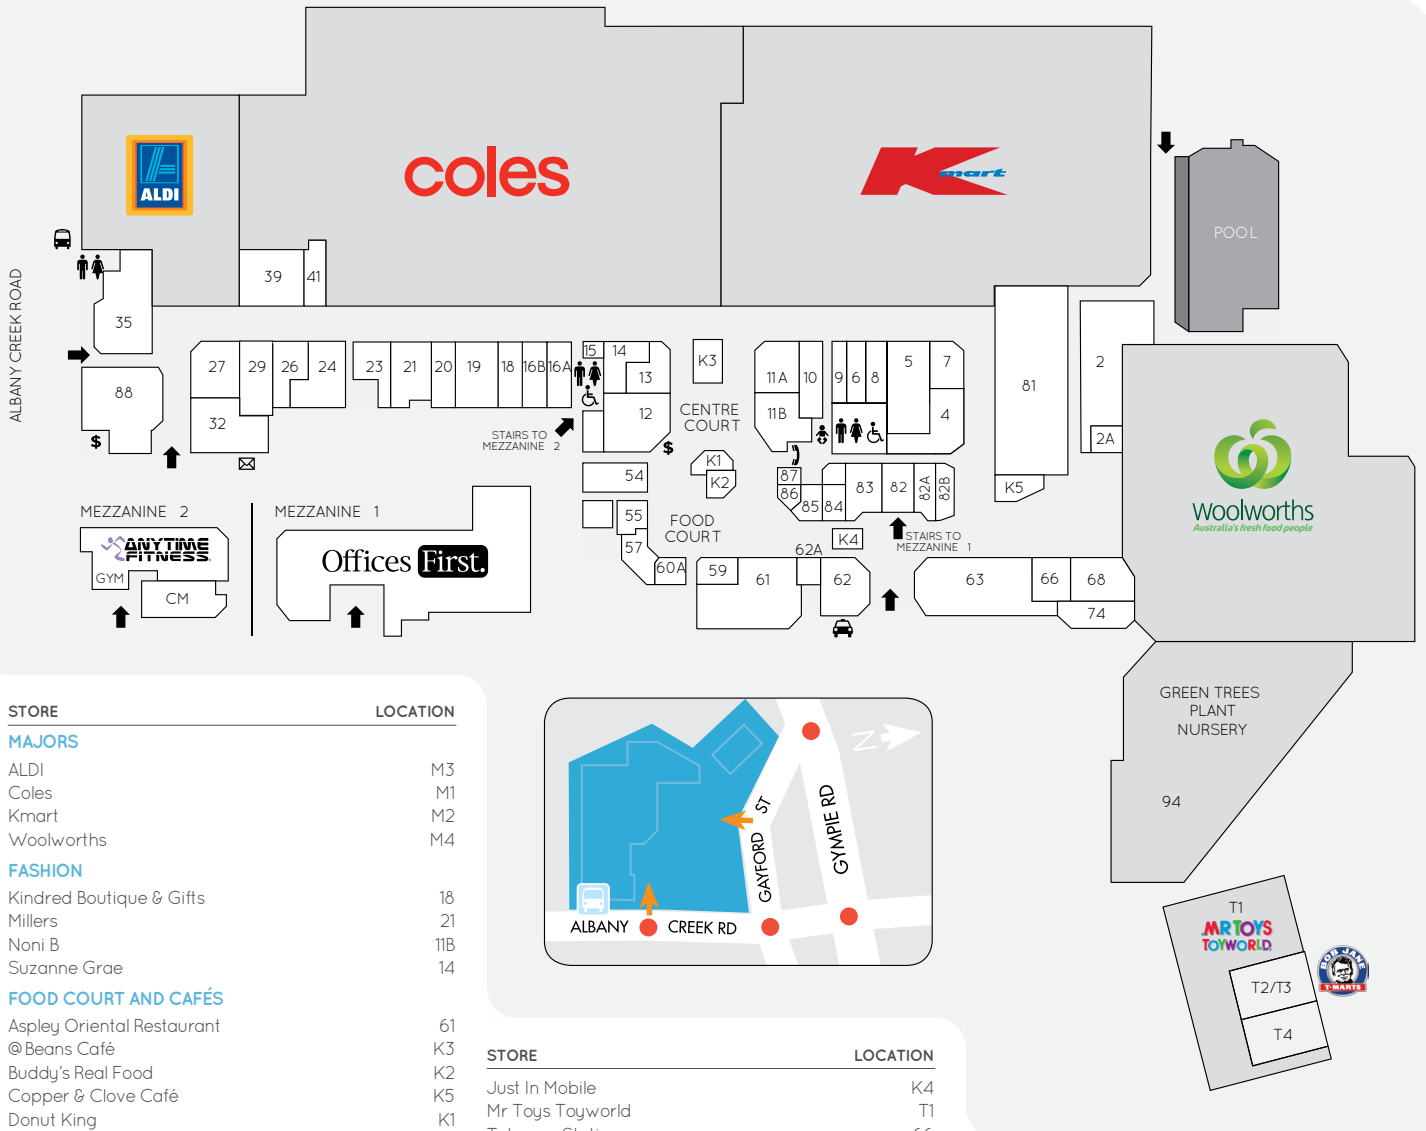

### MAJORS

- COLES
- KMART
- WOOLWORTHS
- ALDI

### DEMOGRAPHICS

HIGH INCOME AND MIDDLE CLASS FAMILIES, GROCERY AND CONVENIENCE SHOPPERS

MARKET

209,349

TRADE AREA POPULATION

- Toilets
- Disabled Toilet
- Parent's Room
- Telephone
- Taxi Rank
- Bus Inter change
- Post Office Boxes
- ATM
- Centre Mgmt

**STORE LOCATION**

**MAJORS**

ALDI	M3
Coles	M1
Kmart	M2
Woolworths	M4

**FASHION**

Kindred Boutique & Gifts	18
Millers	21
Noni B	11B
Suzanne Grae	14

**FOOD COURT AND CAFÉS**

Aspley Oriental Restaurant	61
@Beans Café	K3
Buddy's Real Food	K2
Copper & Clove Café	K5
Donut King	K1
LA Crackles	59
Sunshine Kebabs	55
Sushi Yui	57

**FOOTWEAR**

Ricardo's Shoes	19
-----------------	----

**FRESH FOOD**

Bakers Delight	23
BWS	68
Burlington BBQ	81
Liquorland	62
Sunlit Asian Supermarket	81
Taste of Shanghai	81
Top Spot Fruit Mart	24

**GENERAL**