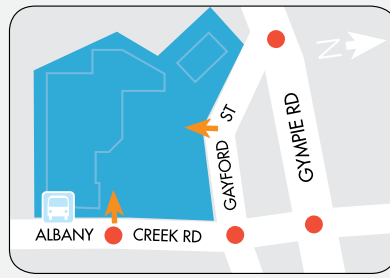

### MAJORS

- COLES
- KMART
- WOOLWORTHS
- ALDI

### DEMOGRAPHICS

HIGH INCOME AND MIDDLE CLASS FAMILIES, GROCERY AND CONVENIENCE SHOPPERS

MARKET

209,349

TRADE AREA POPULATION

- Toilets
- Disabled Toilet
- Parent's Room
- Telephone
- Taxi Rank
- Bus Inter change
- Post Office Boxes
- ATM
- Centre Mgmt

**STORE LOCATION**

**MAJORS**

ALDI	M3
Coles	M1
Kmart	M2
Woolworths	M4

**FASHION**

Kindred Boutique & Gifts	18
Millers	21
Noni B	11B
Suzanne Grae	14

**FOOD COURT AND CAFÉS**

Aspley Oriental Restaurant	61
@Beans Café	K3
Buddy's Real Food	K2
Copper & Clove Café	K5
Donut King	K1
LA Crackles	59
Sunshine Kebabs	55
Sushi Yui	57

Artie's Music	35
Bob Jane T-Marts	T2/T3
Bridgeman News and Books	11A
EB Games	27
Envirobank	Carpark
Flight Centre	13
Green Trees Plant Nursery	94

**STORE LOCATION**

Just In Mobile	K4
Mr Toys Toyworld	T1
Tobacco Station	66
Wattyl Paint Centre	T4