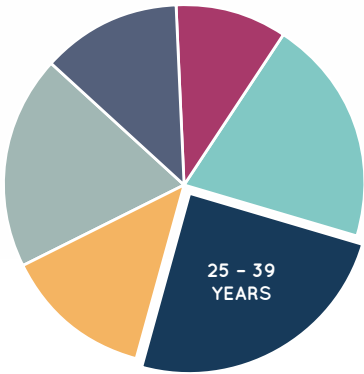

AGE PROFILE

0 - 14 YEARS	19.0%
15 - 24 YEARS	13.5%
25 - 39 YEARS	24.5%
40 - 54 YEARS	20.5%
55 - 64 YEARS	10.0%
65+ YEARS	12.5%

KEY FEATURES

80

NUMBER OF RETAILERS

124m

TOTAL ANNUAL SALES (\$)

27,069