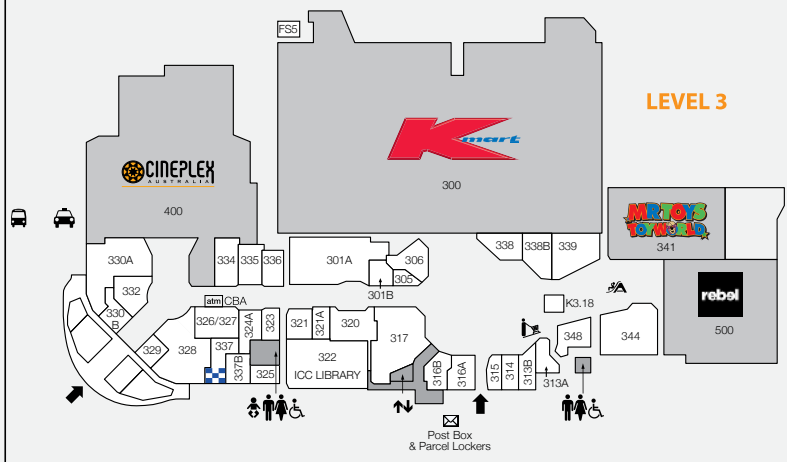

AGE PROFILE

KEY FEATURES

89

NUMBER OF RETAILERS

163m

TOTAL ANNUAL SALES (\$) EXCLUDING ALDI

41,118

GROSS LEASABLE AREA (M²)

1,955

CAR PARKS
561 ARE UNDERCOVER

3.9m

ANNUAL CUSTOMER VISITS

MAJORS

- COLES • ALDI
- BIG W • KMART • CINEPLEX

DEMOGRAPHICS

STRONG FAMILY MARKET,
HIGH PROPORTION
OF UNDER 14s

MARKET

143,150

TRADE AREA POPULATION

- ➔ Entry/Exit
- ♿ Disabled Toilets
- ♀ Female Toilets
- ♂ Male Toilets
- 👶 Parents Room
- ⬆️ Lift
- 🚶 Travelator
- 🏠 Escalator
- CM Centre Management
- 🚗 Taxi Rank
- 🚌 Bus Station
- ☎️ Pay Phone
- 🏧 ATM
- 🎮 Play Area
- 📧 PO Boxes
- 👮 Police

STORE	STORE NO.	STORE	STORE NO.
MAJORS		CAFÉS & DINING	
Aldi	L1	Asian Delight	218
Best & Less	214	Boost Juice	K2.16
Big W	200	Chopstix	K2.14
Cineplex	400	Chopstix	216
Coles	100	Donut King	K3.18
Kmart	300	Fusion Takeaway	113
Mr Toys	341	Jack's Cafe	217
Rebel	500	KFC (outside centre)	33FS1
The Reject Shop	L1	McDonald's	219
BANKS & FINANCIAL		Origin Kebabs	220
ANZ Bank	205	Our Coffee	K1.9
CBA	326/327	Rashays Casual Dining	328
Westpac	103	Shikii Sushi & Teppanyaki	334
		Subway	329
		Sunshine Takeaway	K1.4
		Sushi Paradise	K2.8
		Thai Chuan Chim	330B
		The Coffee Club	K2.12