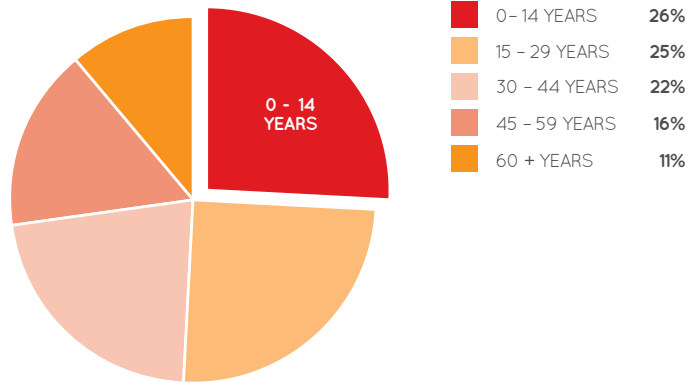

AGE PROFILE

KEY FEATURES

89

NUMBER OF RETAILERS

163m

TOTAL ANNUAL SALES (\$) EXCLUDING ALDI

41,118

GROSS LEASABLE AREA (M²)