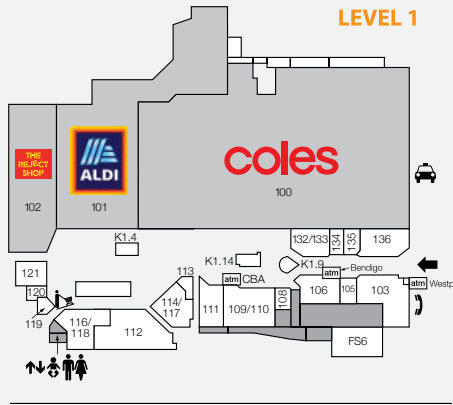

1,955

CAR PARKS
561 ARE UNDERCOVER

3.9m

ANNUAL CUSTOMER VISITS

MAJORS

- COLES • ALDI
- BIG W • KMART • CINEPLEX

DEMOGRAPHICS

STRONG FAMILY MARKET,
HIGH PROPORTION
OF UNDER 14s

MARKET

143,150

TRADE AREA POPULATION

- ➔ Entry/Exit
- ♿ Disabled Toilets
- ♀ Female Toilets
- ♂ Male Toilets
- 👶 Parents Room
- ⬆️ Lift
- 🚶 Travelator
- 🏠 Escalator
- CM Centre Management
- 🚗 Taxi Rank
- 🚌 Bus Station
- ☎️ Pay Phone
- 🏧 ATM
- 🎮 Play Area
- 📧 PO Boxes
- 👮 Police

STORE	STORE NO.	STORE	STORE NO.
MAJORS		CAFÉS & DINING	
Aldi	L1	Asian Delight	218
Best & Less	214	Boost Juice	K2.16
Big W	200	Chopstix	K2.14
Cineplex	400	Chopstix	216
Coles	100	Donut King	K3.18
Kmart	300	Fusion Takeaway	113
Mr Toys	341	Jack's Cafe	217
Rebel	500	KFC (outside centre)	33FS1
The Reject Shop	L1	McDonald's	219
BANKS & FINANCIAL		Origin Kebabs	220
ANZ Bank	205	Our Coffee	K1.9
CBA	326/327	Rashays Casual Dining	328
Westpac	103	Shikii Sushi & Teppanyaki	334
		Subway	329
		Sunshine Takeaway	K1.4
		Sushi Paradise	K2.8
		Thai Chuan Chim	330B
		The Coffee Club	K2.12