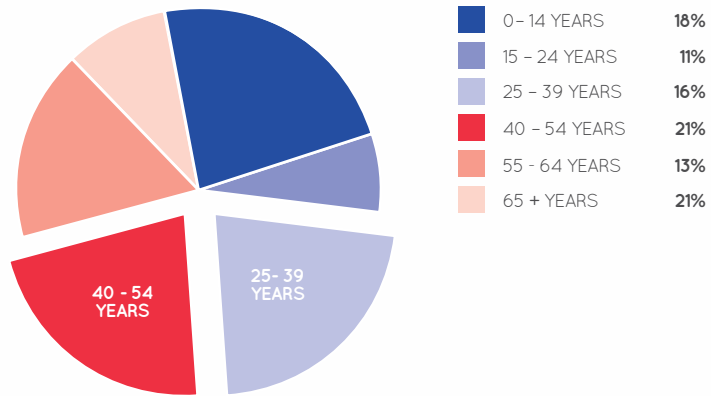

Peninsula Fair is located in the central hub of the Redcliffe Peninsula only 37km from Brisbane city.

The lifestyle of the area is relaxed with a focus on leisure and recreation and the centre offers a complete shopping experience under one air-conditioned roof.

## AGE PROFILE