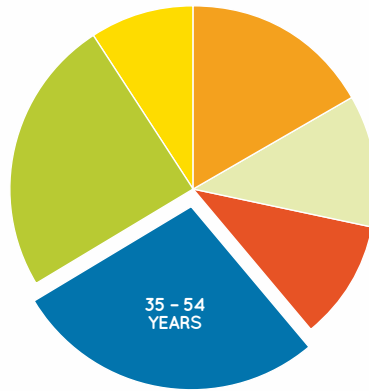

Margate Village was built in 1974 and refurbished in 1992 and in 2000 was enhanced by parking shade sails and an extension of 280m². The centre is the hub of shopping at Margate and has a base of loyal local customers. The lifestyle of the Redcliffe Peninsula is relaxed, with a distinct focus on leisure and recreation. It is an easy 40-minute drive north from Brisbane.

AGE PROFILE

| | |
|---------------|--------|
| 0 - 14 YEARS | 16.88% |
| 15 - 24 YEARS | 11.48% |
| 25 - 34 YEARS | 10.36% |
| 35 - 54 YEARS | 27.59% |
| 55 - 74 YEARS | 24.43% |
| 75 + YEARS | 8.98% |

CAR PARKS

1.7m

ANNUAL CUSTOMER VISITS

MAJORS

- WOOLWORTHS SUPERMARKET

DEMOGRAPHICS

BLUE COLLAR,
OVER 45, GROWING
25-29 SECTOR

MARKET