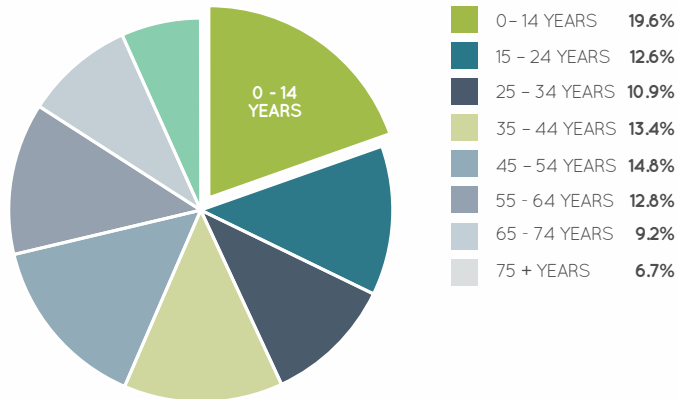

AGE PROFILE

KEY FEATURES

105

NUMBER OF RETAILERS

198m

TOTAL ANNUAL SALES (\$)

34,912

GROSS LEASABLE AREA (M2)

2,030

CAR PARKS
1,600 ARE UNDERCOVER

4.0m

ANNUAL CUSTOMER VISITS

MAJORS

- COLES
- WOOLWORTHS
- KMART
- TARGET

DEMOGRAPHICS

WHITE COLLAR, TRADES
MIDDLE-INCOME,
YOUNG FAMILIES