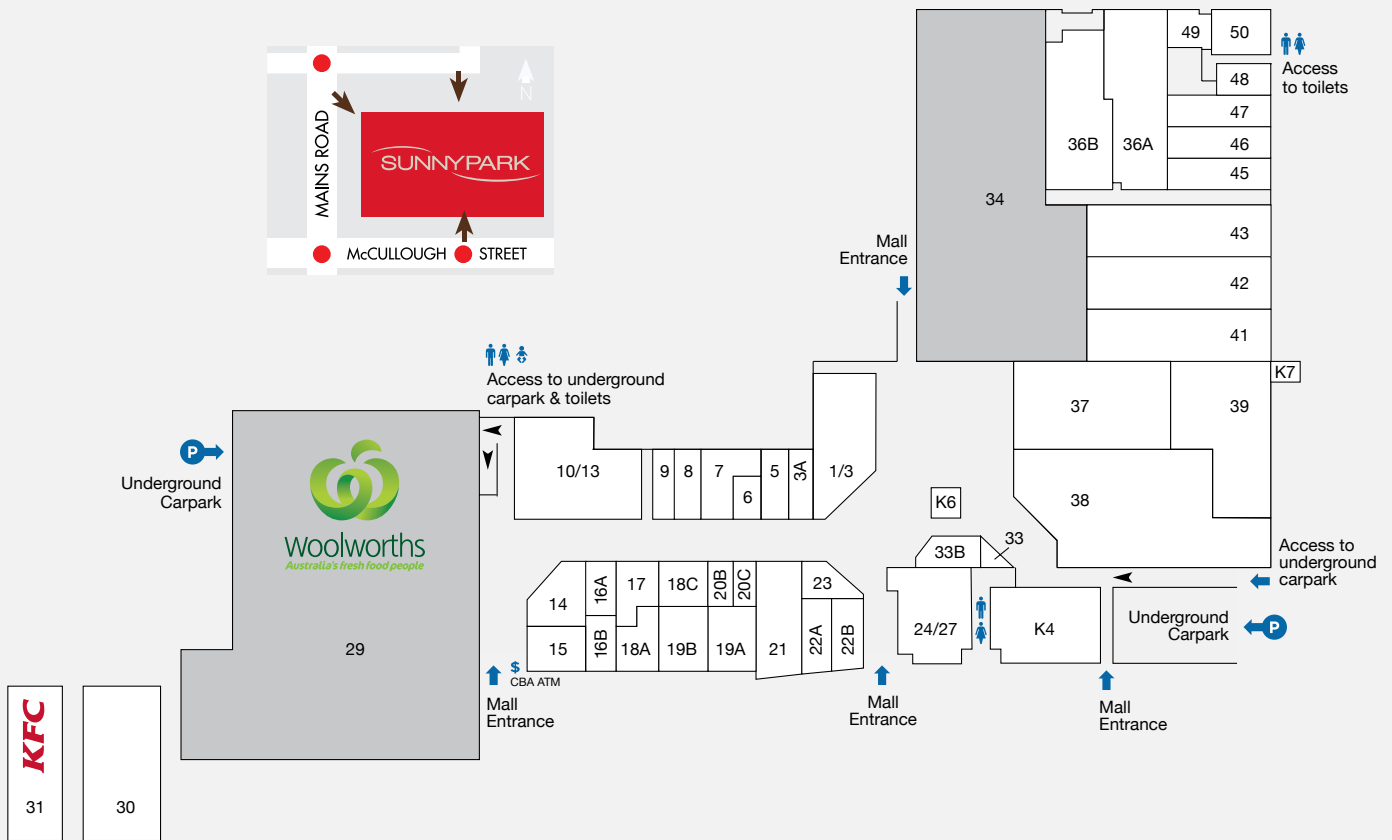

## DEMOGRAPHICS

MIDDLE-HIGH INCOME FAMILIES,  
YOUNG INDEPENDENTS, RETIREES

112,195

MARKET

TRADE AREA POPULATION

STORE	STORE NO.	STORE	STORE NO.	STORE	STORE NO.
<b>MAJORS</b>		Mui G Kitchen	22A	Eyecare Optical/ Tin Wong Optometrist	3A
Fresco	34	Orange Tea		Sunny Park Medical Centre	19
Woolworths	29	Parkland Restaurant		<b>HAIR &amp; BEAUTY</b>	
<b>FRESH FOOD</b>		Ramen Champion		Better You Beauty	18A
Juno Bakery	18C	Ren Yakiniku		Go Cutt	20B
<b>FOOD - EAT IN &amp; TAKEAWAY</b>		Seafood Hot Pot Buffet		41 Hoshi Hair Salon	22B
Afanti Uyghyr	46	Southside Bistro		49 L&V Hair & Beauty	33B
Fortune Well	42	That Viet Place		<b>JEWELLERY &amp; GIFTS</b>	
Glamorous Wok	K4	Top-Up Take Away		17 & 9 OM Jewellers	8
Golden Dumpling	47	<b>HOUSEHOLD</b>		<b>SELECTED SPECIALTY STORES</b>	
Golden Kingdom	19A/20C	eJoy Electronics		37 Joy Florist	6
Hana Zushi	24/27	<b>HEALTH, MEDICAL &amp; OPTICAL</b>		Sunny Park Newsagency	14
Kafe Café	K6	AuGo Warehouse		7 Matchroom Snooker	36A
KFC	31	Beijing Tong Ren Tang	21	<b>SERVICES</b>	
KMusic	39	Buy Go	5	Queensland Taiwan Centre Inc.	36B
		Discount Drug Store	10/13	Kemp Law	16B