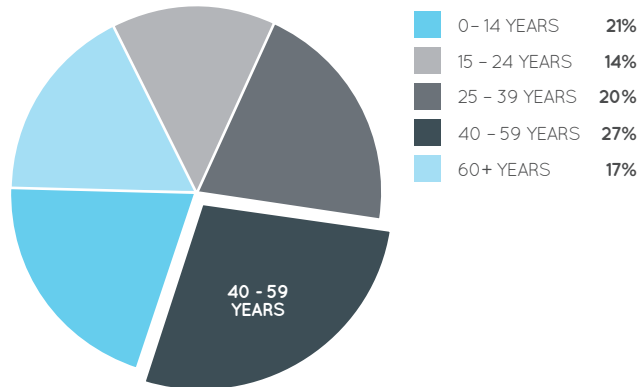

KEY FEATURES

171

NUMBER OF RETAILERS*

309.5m

TOTAL ANNUAL SALES (\$)*

56,433

GROSS LEASABLE AREA (M2)*

2,619