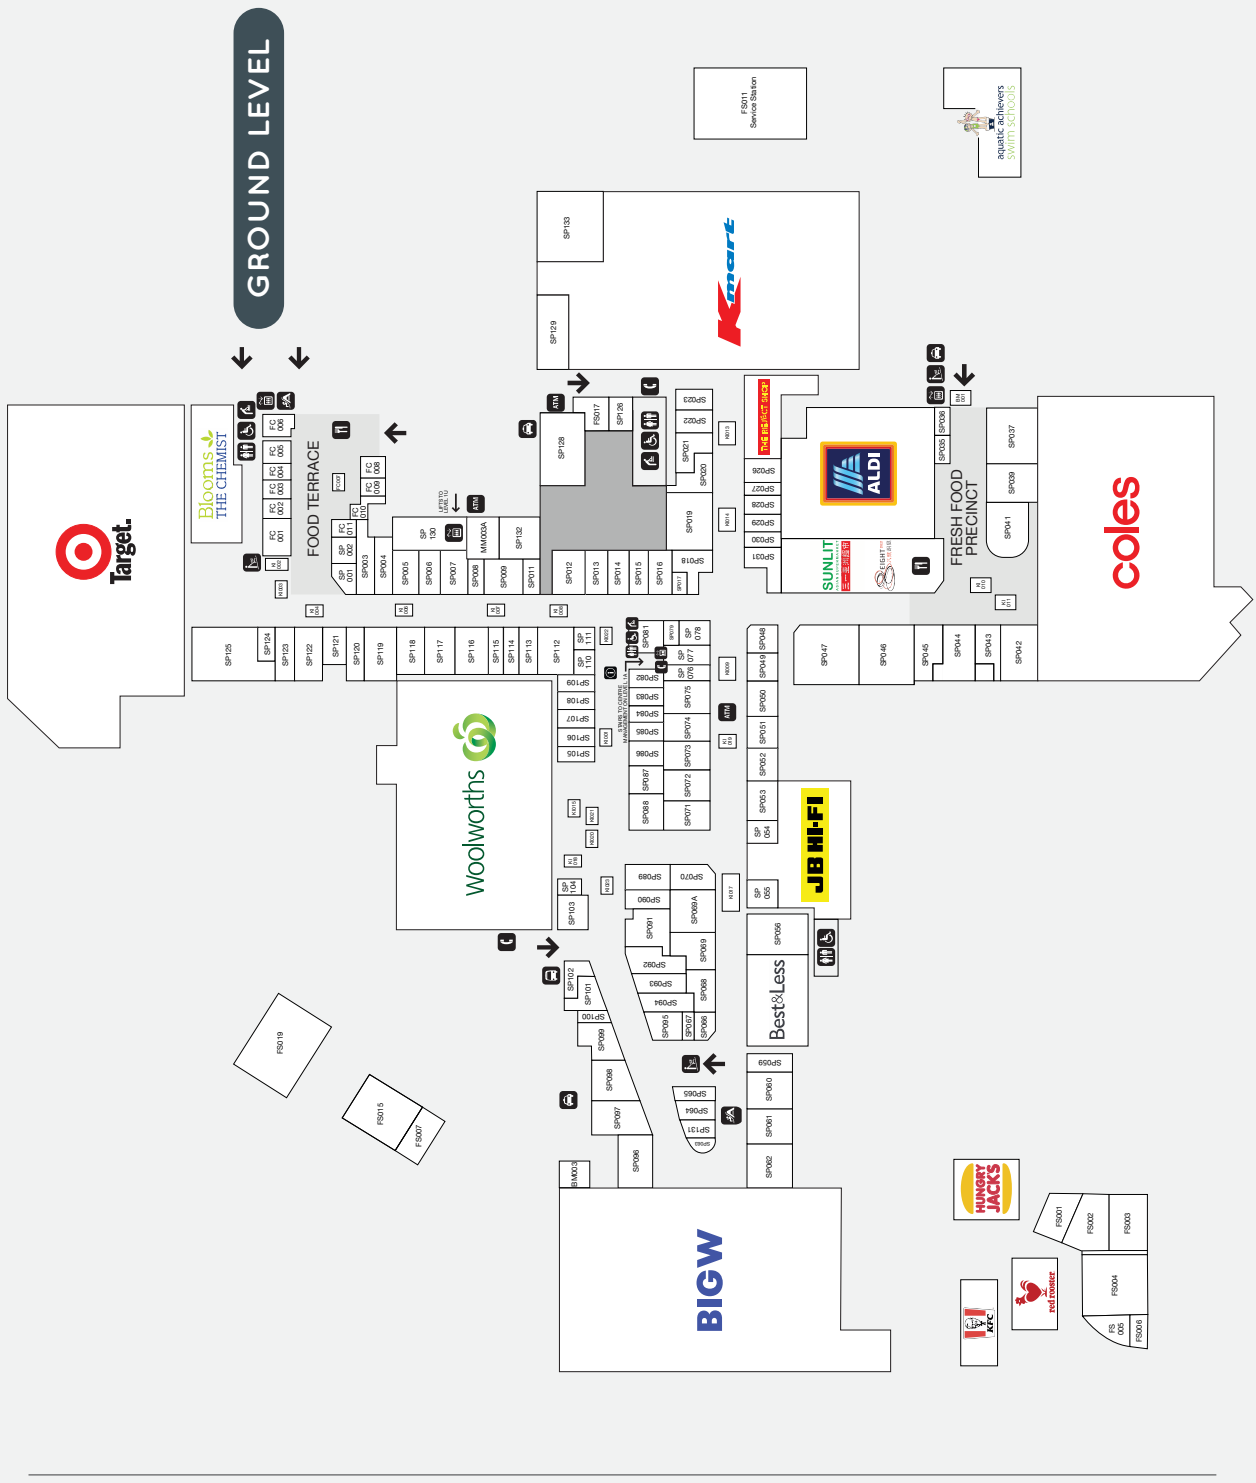

252,195

TRADE AREA POPULATION*

LEVEL 1U

LEVEL 1A

GROUND LEVEL

171 DANDENONG ROAD, MT OMMANEY | P (07) 3725 8888
WWW.MTOMMONEYCENTRE.COM.AU

STORE	LEVEL	#	STORE	LEVEL	#	STORE	LEVEL	#	STORE	LEVEL	#
MAJOR STORES			Millers	G	SP098	Classic Eyebrows	G	KI022	Mt Ommaney Family Clinic	G	MM001
ALDI	G	MJ006	Noni B	G	SP099	Clear Skincare	G	SP015	Pacific Smiles Dental	G	SP096
BIG W	G	MJ004	Rockmans	G	SP101	Dr. Massage	G	SP090	QLD Diagnostic Imaging	G	FS004
Coles	G	MJ002	Rodney Clark	G	SP006	Glamour Nails & Foot Spa	G	SP120	QML Pathology	G	MM001
Kmart	G	MJ001	Suzanne Grae	G	SP093	Happy Feet Steam Massage	G	SP126	Sullivan Nicolaides Pathology	G	FS006
Target	G	MJ005	TEMT	G	SP116	Indulgence Massage and Day Spa	G	SP072			
Woolworths	G	MJ003	W. Lane	G	SP100	Josif's Barber Studio	G	SP066	MOBILE PHONES / TECHNOLOGY		
BANKS / CREDIT UNIONS / ATMS			FOOD - DINE IN / TAKEAWAY			Jon le Court	G	SP083	Dr. Mobile Phone	G	KI023
ANZ Bank	G	SP088	8 Thai	G	SP032	Just Cuts	G	SP082	Happytel	G	KI006
ANZ ATM	G	AT004	Ali Baba	G	FC004	Laser Clinics	G	SP086	Hello Phone	G	KI009
ANZ ATM	G	ATM	BOBA Chicken	G	SP032	Massage Philosophy	G	SP028	Telstra T-Life	G	SP004
Bendigo Bank	G	SP122	Boost Juice	G	KI018	New Way Hair Restoration	1A	OF001	T-Shine Case	G	KI001
Bendigo Bank ATM	G	ATM	Burlington BBQ	G	SP032	Price Attack	G	SP030	Vodafone	G	SP008
Commonwealth Bank	G	MM003A	Caffe Cherry Beans	G	KI021	Priceline	G	SP047	Yes Optus	G	SP123
Commonwealth Bank ATM	G	ATM	Crema Espresso	G	SP065	ProfessioNAIL	G	SP079	EYEWEAR / OPTICAL		
National Australia Bank	G	SP130	Hungry Jacks	G	FS013	S&S Hair	G	SP053	Laubman & Pank	G	SP022
National Australia Bank ATM	G	ATM	Jamaica Blue	G	KI017	Stefan	G	SP121	LensPro	G	SP002
Suncorp	G	SP069	Japanice	G	SP032	The Body Shop	G	SP011	OPSM	G	SP003
Suncorp Bank ATM	G	ATM	KFC	G	FS012	Tranquility Beauty Salon	G	SP110	Specsavers	G	SP060
Westpac	G	SP128	Long Chef Vietnamese	G	FC002	Wax'd	G	SP026	Sunglass Hut	G	KI008
Westpac Bank ATM	G	ATM	McDonald's	G	FC001	HEALTH / FITNESS			The Optical Superstore	G	SP103
BOOKS / NEWSAGENTS			Mekong	G	FC009	Aquatic Achievers	G	FS016	Vision Precinct	G	SP027
Books Etc	G	SP073	Miki Beautiful Sushi	G	KI020	Body Buzz	G	FS003	PHARMACIES		
Nextra	G	SP041	Mr Curry	G	SP032	Cadoo Martial Arts	G	SP129	Blooms The Chemist	G	MM001
QBD: Books	G	SP087	Mrs Fields	G	KI003	HOMEWARES & GIFTS			PROFESSIONAL SUITES		
DISCOUNT VARIETY			Muffin Break	G	FC007	DecoRug Home	G	SP069A	Councillor Sarah Hutton	G	FS017
Discount Station	G	SP125	Noodle and Donburi	G	FC006	dusk	G	SP107	H&R Block	G	SP132
The Reject Shop	G	MM004	Oporto	G	FC010	Furniture Club	G	SP097	Loan Market	G	KI007
U & I Discount Variety Store	G	SP061	Red Rooster	G	FS014	Glorious Gifts	G	SP085	Liberty Wealth & Steadfast Solicitors	1U	OF002
FASHION ACCESSORIES / HANDBAGS			Rolling Man	G	SP032	Matchbox	G	SP089	Maison Real Estate	G	KI002
Kindred Boutique & Gifts	G	SP013	Sakura Fresh Bar	G	KI004	Riot Art and Craft	G	SP021	Mortgage Choice	1U	OF007
Lovisa	G	SP017	Shingle Inn	G	SP102	Robins Kitchen	G	SP084	Ray White Centenary	G	FS002
Strandbags	G	SP117	Subway	G	FC003	Smiggle	G	SP077	SERVICES & COMMUNITY		
FASHION - MEN'S			Sumo Salad	G	FC011	ELECTRICAL / RETAIL			Art West Community Gallery	G	SP062
Connor	G	SP112	Sushi Sushi	G	KI010	Godfreys	G	SP055	Australia Post	G	SP037
Lowes	G	SP019	The Cheesecake Shop	G	KI015	JB Hi-Fi	G	MM002	Centenary Community Hub	G	FS015
Tarocash	G	SP048	The Coffee Club	G	SP031	Shaver Shop	G	SP029	Centre Management	1A	CM001
yd.	G	SP070	The Little Trike	G	KI011	Smart Factory Outlet	G	SP020	Come and Wash Car Wash	B	BM001
FASHION - MIXED			Won Ton Ton	G	SP032	JEWELLERY			Customer Service	G	CS001
Best&Less	G	SP058	Go Vita Mt Ommaney	G	SP039	Anthony's Fine Jewellery	G	SP111	Dry Cleaning Central	G	SP036
Jay Jays	G	SP074	Mount Ommaney Bakehouse	G	SP043	Goldmark	G	SP001	Mister Minit	G	KI013
Just Jeans	G	SP050	Mt Ommaney Fresh Fruit	G	SP046	Michael Hill	G	SP081	Mt Ommaney Library	G	FS019
Off Ya Tree	G	SP054	Prestige Meats	G	SP044	Pandora	G	SP078	mycar Tyre & Auto Service	G	SP133
FASHION - WOMEN'S			Sunlit Supermarket	G	SP032	Prouds The Jewellers	G	SP018	Super Copy	G	SP131
Addable	G	SP012	FOOTWEAR			Showcase Jewellers	G	SP092	Ultra Tune	B	BM003
Ally Fashion	G	SP052	Mathers	G	SP119	Wallace Bishop	G	SP095	Woolworths Petrol	G	FS011
Autograph	G	SP049	Novo Shoes	G	SP071	LIQUOR / TOBACCO			TOYS & GAMES		
Black Pepper	G	SP106	Simona Ricci	G	SP114	BWS	G	SP104	EB Games	G	SP076
Bras N Things	G	SP007	Skechers	G	SP009	Cignall Mount Ommaney	G	KI014	TRAVEL		
City Chic	G	SP051	Sole Integrity	G	SP108	Liquorland	G	SP042	Flight Centre	G	SP105
Crossroads	G	SP094	Spendless Shoes	G	SP091	MEDICAL / DENTAL			Flight Centre	G	SP124
Dotti	G	SP016	The Athlete's Foot	G	SP005	Bay Audio	G	SP063	Forex 4 Less	G	SP067
Femme Connection	G	SP115	HAIR / NAILS / BEAUTY			Dentistry For You	G	FS001	Helloworld Travel	G	SP068
Kalies	G	SP118	Bella Nails	G	SP064	Genesis Care	G	FS005	Travel Money Oz	G	SP124
			Bollywood Eyebrows	G	KI019	Ken Swenson Dental Surgery	1U	OF006			