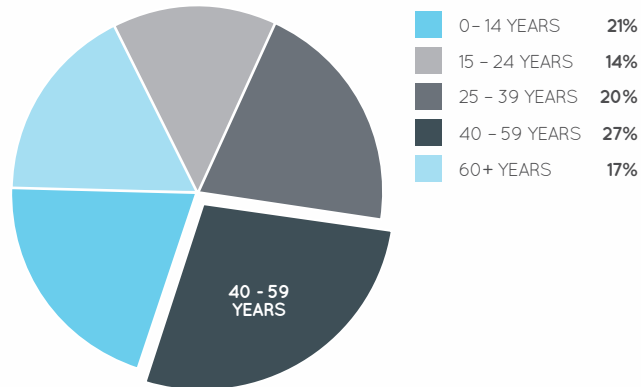

KEY FEATURES

171

NUMBER OF RETAILERS*

302.4m

TOTAL ANNUAL SALES (\$)*

56,564

GROSS LEASABLE AREA (M2)*

2,619