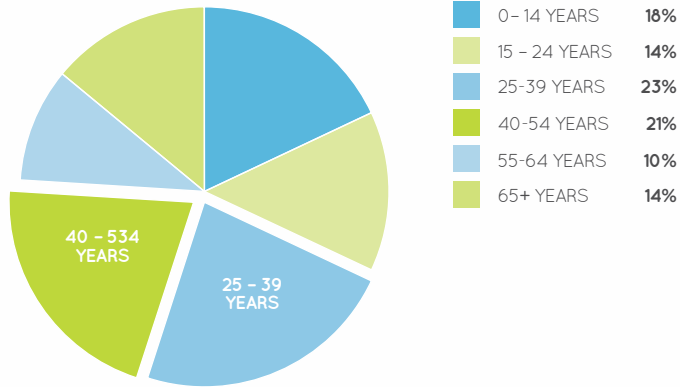

AGE PROFILE

KEY FEATURES

37

NUMBER OF RETAILERS

132m

TOTAL ANNUAL SALES (\$)

12,698

GROSS LEASABLE AREA (M2)

1,140

CAR PARKS
147 ARE UNDERCOVER

3.1m

ANNUAL CUSTOMER VISITS

MAJORS

- WOOLWORTHS
- COLES

DEMOGRAPHICS

YOUNG AND MIDDLE AGE FAMILIES, SENIORS, CONVENIENCE SHOPPERS