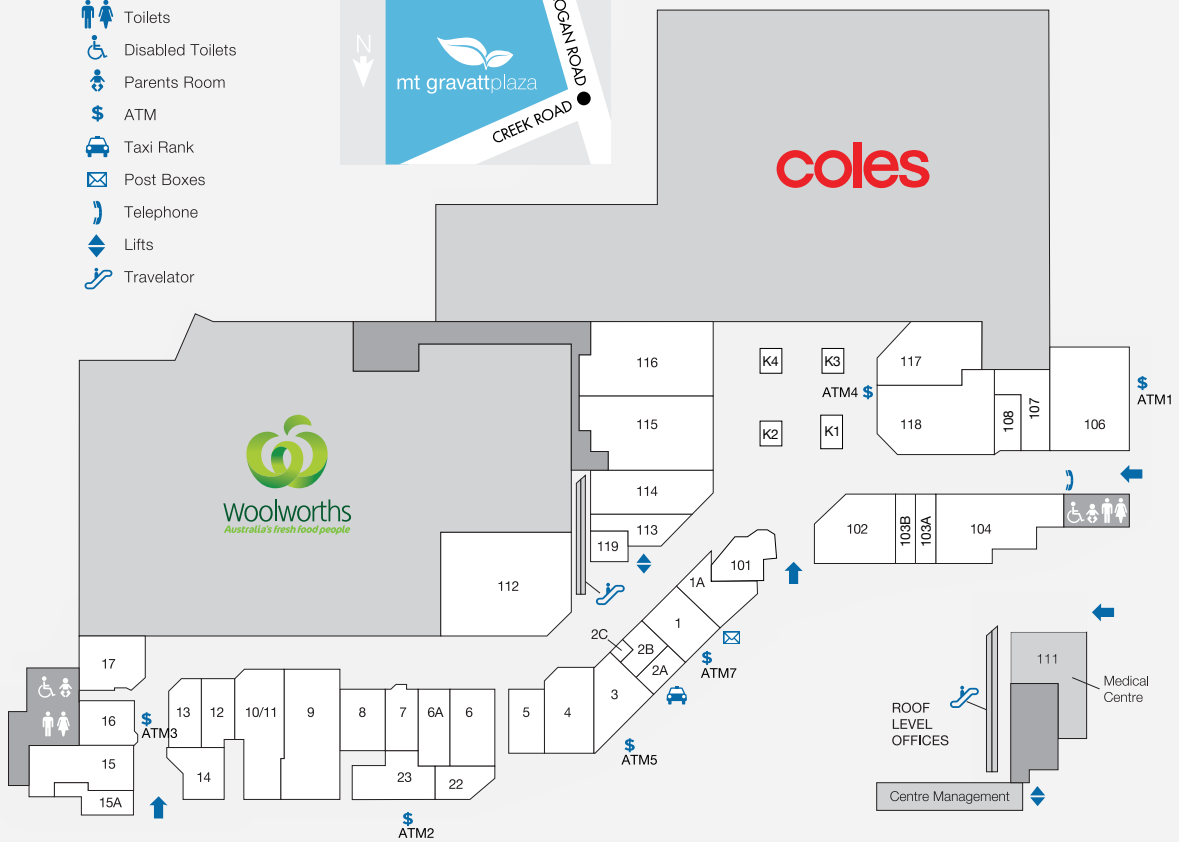

mt gravatt plaza

Mt Gravatt Plaza is located 8km south of Brisbane CBD and comprises of Woolworths, Coles and 36 specialty stores. The centre is well known for its niche fresh food offer and is well supported by loyal clientele.

1,140

CAR PARKS
147 ARE UNDERCOVER

3.1m

ANNUAL CUSTOMER VISITS

MAJORS

- WOOLWORTHS
- COLES

DEMOGRAPHICS

YOUNG AND MIDDLE AGE FAMILIES, SENIORS, CONVENIENCE SHOPPERS

MARKET

139,120

TRADE AREA POPULATION

- Toilets
- Disabled Toilets
- Parents Room
- ATM
- Taxi Rank
- Post Boxes
- Telephone
- Lifts
- Travelator

STORE	LOCATION	STORE	LOCATION	STORE	LOCATION
MAJORS		FOOD – EAT IN / TAKEAWAY		JEWELLERY & GIFTS	
Woolworths	W	Akii Sushi	4	Jon Crosbie Jeweller	6
Coles	C	Brizstar Cafe	101	MISCELLANEOUS	
BANKS		ChatterBox Café & Lounge Bar	102	Bro Fix Phones	K1
BOQ	23	Ichii Sushi	K2	BWS	17
CBA	118	HAIR / HEALTH / BEAUTY		Dollars and Sense	116
Westpac	106	Complete Care Doctors	111	EB Games / Zing	114
Westpac ATM	ATM1	Chempro	112	Liquorland	117
BOQ ATM	ATM2	Massage Inn	1A	Sunshine News	15
CUA ATM	AMT3	Mode Hairdressing	5	TSG	119
CBA ATM	ATM4	Mt Gravatt Dental	113	SERVICES	
FASHION		OPSM	1	Australia Post	104
Lifeline	107	Optical Superstore	16	Flight Centre	15A
Millers	115	QML Pathology	112	Global Jetsetting	6A
FRESH FOOD		Shiny Nails	2B	Mt Gravatt Plaza Shoe Repairs	2C
A&M Meats	10/11	Styles Threading	K3	Peerless Dry Cleaners	2A
Bakers Delight	13	Unique Beaute' Studio	108		
Crispy Carrot	9	WeCut	103B		
VJ's Seafood	8				