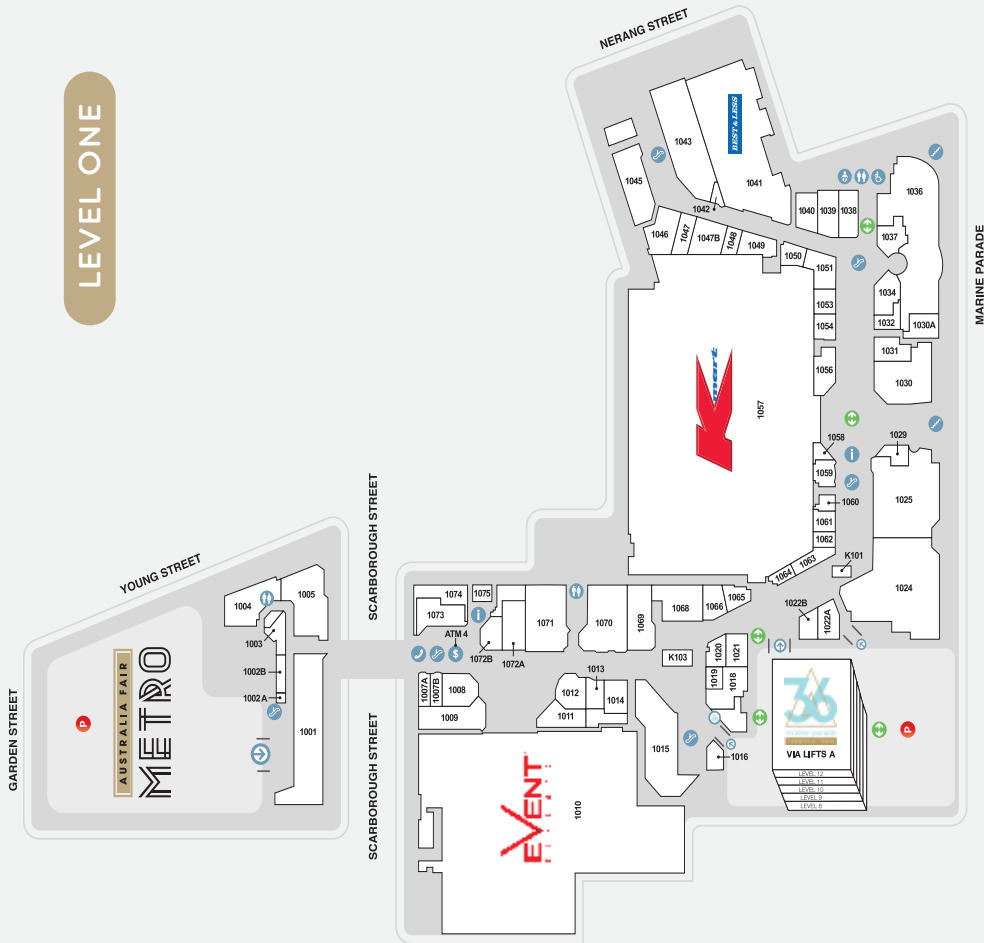

CAR PARKS*

12m

ANNUAL CUSTOMER VISITS*

MAJORS

- COLES
- WOOLWORTHS
- KMART
- EVENT CINEMAS

DEMOGRAPHICS

CBD WORKERS, STUDENTS, YOUNG FAMILIES, SENIORS, ASIAN MARKET, TOURISTS

MARKET

341,000

TRADE AREA POPULATION*

LEVEL ONE

BASEMENT

GROUND LEVEL

- Parking**
- Disabled Toilets**
- Lifts**
- Stairs**
- Toilets**
- Customer Service Desk**
- Escalators**
- Parents Room**
- Buses**
- Taxi**
- Entry**
- ATM**
- PS**
- Paystations**
- 36 Marine Parade Commercial Tower Foyer**