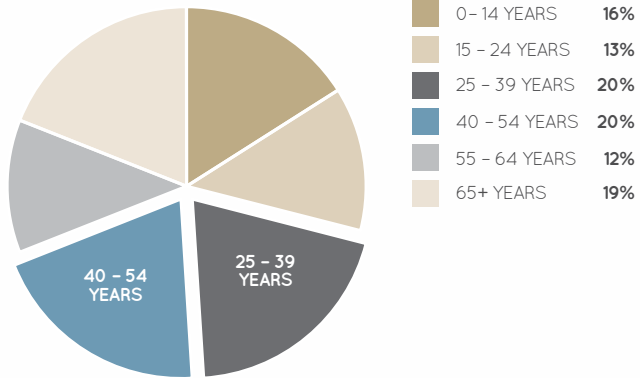

AGE PROFILE

Australia Fair is the shopping hub of the Gold Coast CBD, providing an appealing mix of retail, leisure and entertainment.

With the evolution of the official Southport CBD and an associated boost in local economic indicators, Australia Fair is capitalising on its central location to leverage incredible retail opportunities for those who share the vision in establishing themselves in a progressive, urban city centre.