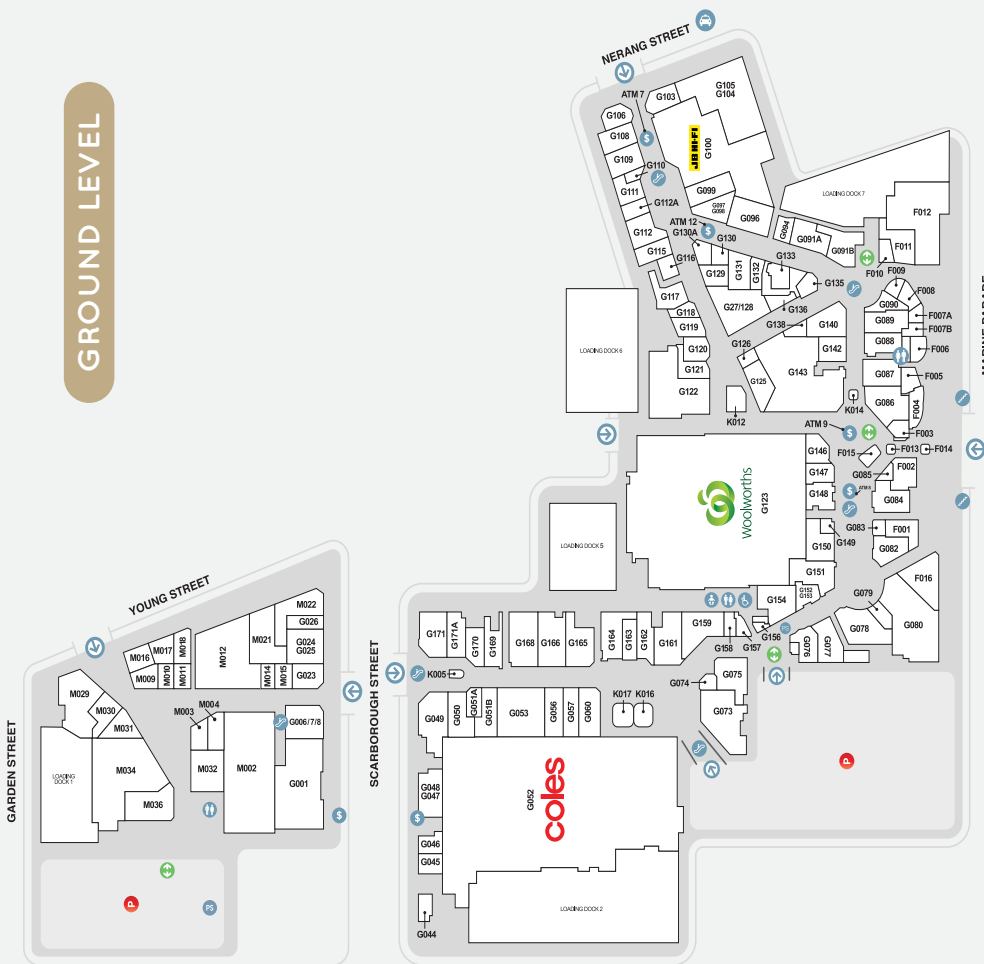

341,000

TRADE AREA POPULATION*

LEVEL ONE

BASEMENT

GROUND LEVEL

- Parking**
- Disabled Toilets**
- Lifts**
- Stairs**
- Toilets**
- Customer Service Desk**
- Escalators**
- Parents Room**
- Buses**
- Taxi**
- Entry**
- ATM**
- PS**
- Paystations**
- 36 Marine Parade Commercial Tower Foyer**