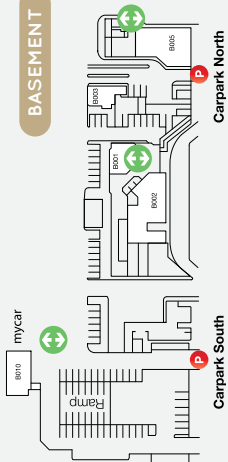

341,000

TRADE AREA POPULATION*

LEVEL ONE

BASEMENT

GROUND LEVEL

- Parking**
- Disabled Toilets**
- Lifts**
- Stairs**
- Toilets**
- Customer Service Desk**
- Escalators**
- Parents Room**
- Buses**
- Taxi**
- Entry**
- ATM**
- PS**
- Paystations**
- 36 Marine Parade Commercial Tower Foyer**