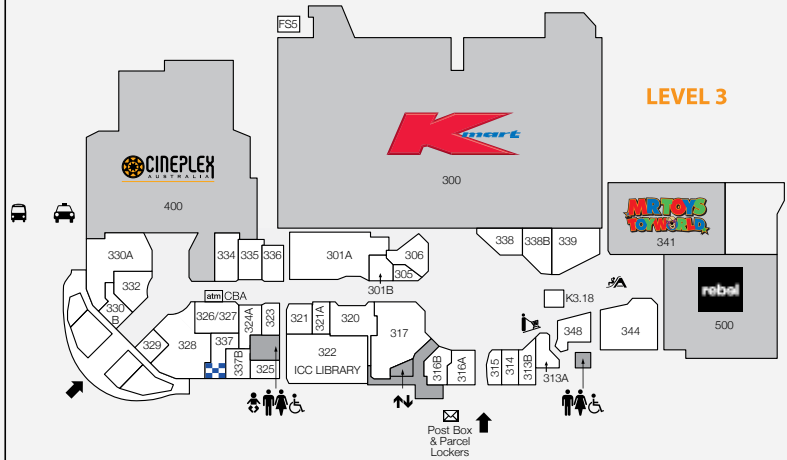

1,955

CAR PARKS
581 ARE UNDERCOVER

4.8m

ANNUAL CUSTOMER VISITS

MAJORS

- COLES • ALDI
- BIG W • KMART • CINEPLEX

DEMOGRAPHICS

STRONG FAMILY MARKET,
HIGH PROPORTION
OF UNDER 14s

MARKET

143,150

TRADE AREA POPULATION

- ➔ Entry/Exit
- ♿ Disabled Toilets
- ♀ Female Toilets
- ♂ Male Toilets
- 👶 Parents Room
- ⬆️ Lift
- 🚶 Travelator
- 🛗 Escalator
- CM Centre Management
- 🚗 Taxi Rank
- 🚌 Bus Station
- ☎️ Pay Phone
- atm ATM
- 🎮 Play Area
- 📧 PO Boxes
- 👮 Police

STORE	STORE NO.	STORE	STORE NO.
MAJORS			
Aldi	L1	Asian Delight	218
Rebel	500	Boost Juice	K2.16
Best & Less	214	Chopstix	K2.14
Big W	200	Cisco's Catch	216
Cineplex	400	Donut King	K3.18
Coles	100	Fusion Takeaway	113
Kmart	300	Jack's Cafe	217
Mr Toys	341	KFC (outside centre)	33FS1
The Reject Shop	L1	McDonald's	219
BANKS & FINANCIAL			
ANZ Bank	205	Origin Kebabs	220
Bendigo Bank - ATM	L1	Our Coffee	K1.9
CBA - ATM	L1	Rashays Casual Dining	328
Bendigo Bank	106	Shikii Sushi & Teppanyaki	334
CBA	326/327	Subway	329
Westpac	103	Sunshine Takeaway	K1.4
		Sushi Paradise	K2.8
		Thai Chuan Chim	330B
		The Coffee Club	K2.12
CAFÉS & DINING			