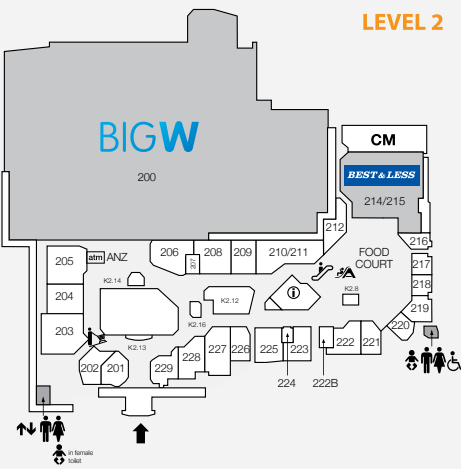

1,955

CAR PARKS
581 ARE UNDERCOVER

4.8m

ANNUAL CUSTOMER VISITS

MAJORS

- COLES • ALDI
- BIG W • KMART • CINEPLEX

DEMOGRAPHICS

STRONG FAMILY MARKET,
HIGH PROPORTION
OF UNDER 14s

MARKET

143,150

TRADE AREA POPULATION

- ➔ Entry/Exit
- ♿ Disabled Toilets
- ♀ Female Toilets
- ♂ Male Toilets
- 👶 Parents Room
- ⬆️ Lift
- 🚶 Travelator
- 🛗 Escalator
- CM Centre Management
- 🚗 Taxi Rank
- 🚌 Bus Station
- ☎️ Pay Phone
- atm ATM
- 🎮 Play Area
- 📧 PO Boxes
- 👮 Police

STORE	STORE NO.	STORE	STORE NO.
MAJORS			
Aldi	L1	Asian Delight	218
Rebel	500	Boost Juice	K2.16
Best & Less	214	Chopstix	K2.14
Big W	200	Cisco's Catch	216
Cineplex	400	Donut King	K3.18
Coles	100	Fusion Takeaway	113
Kmart	300	Jack's Cafe	217
Mr Toys	341	KFC (outside centre)	33FS1
The Reject Shop	L1	McDonald's	219
BANKS & FINANCIAL			
ANZ Bank	205	Origin Kebabs	220
Bendigo Bank - ATM	L1	Our Coffee	K1.9
CBA - ATM	L1	Rashays Casual Dining	328
Bendigo Bank	106	Shikii Sushi & Teppanyaki	334
CBA	326/327	Subway	329
Westpac	103	Sunshine Takeaway	K1.4
		Sushi Paradise	K2.8
		Thai Chuan Chim	330B
		The Coffee Club	K2.12
CAFÉS & DINING			