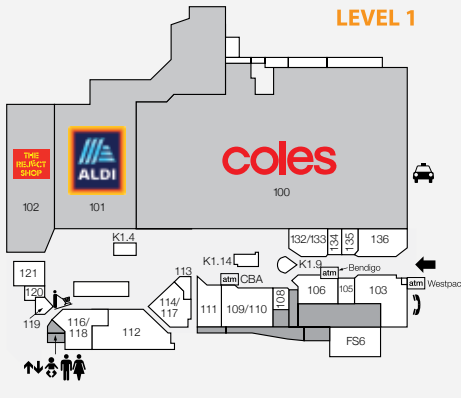

1,955

CAR PARKS
581 ARE UNDERCOVER

4.8m

ANNUAL CUSTOMER VISITS

MAJORS

- COLES • ALDI
- BIG W • KMART • CINEPLEX

DEMOGRAPHICS

STRONG FAMILY MARKET,
HIGH PROPORTION
OF UNDER 14s

MARKET

143,150

TRADE AREA POPULATION

- ➔ Entry/Exit
- ♿ Disabled Toilets
- ♀ Female Toilets
- ♂ Male Toilets
- 👶 Parents Room
- ⬆️ Lift
- 🚶 Travelator
- 🛗 Escalator
- CM Centre Management
- 🚗 Taxi Rank
- 🚌 Bus Station
- ☎️ Pay Phone
- atm ATM
- 🎮 Play Area
- 📧 PO Boxes
- 👮 Police

STORE	STORE NO.	STORE	STORE NO.
MAJORS			
Aldi	L1	Asian Delight	218
Rebel	500	Boost Juice	K2.16
Best & Less	214	Chopstix	K2.14
Big W	200	Cisco's Catch	216
Cineplex	400	Donut King	K3.18
Coles	100	Fusion Takeaway	113
Kmart	300	Jack's Cafe	217
Mr Toys	341	KFC (outside centre)	33FS1
The Reject Shop	L1	McDonald's	219
BANKS & FINANCIAL			
ANZ Bank	205	Origin Kebabs	220
Bendigo Bank - ATM	L1	Our Coffee	K1.9
CBA - ATM	L1	Rashays Casual Dining	328
Bendigo Bank	106	Shikii Sushi & Teppanyaki	334
CBA	326/327	Subway	329
Westpac	103	Sunshine Takeaway	K1.4
		Sushi Paradise	K2.8
		Thai Chuan Chim	330B
		The Coffee Club	K2.12
CAFÉS & DINING			