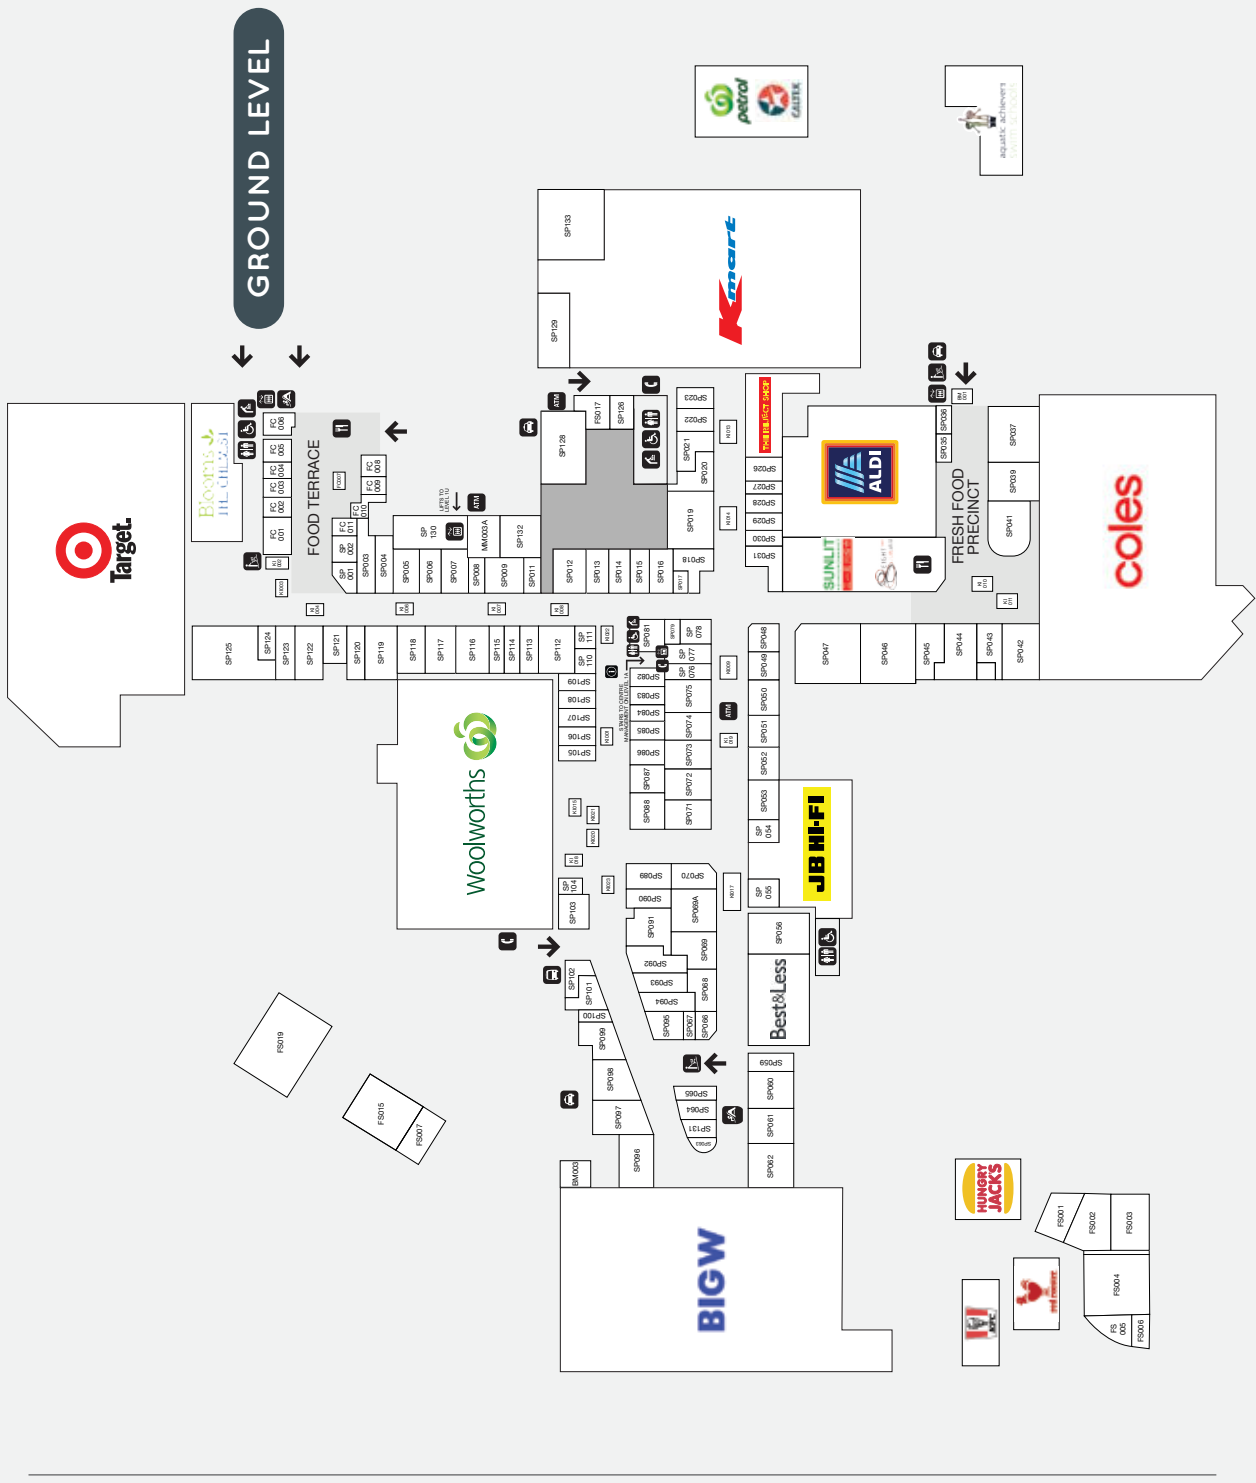

252,195

TRADE AREA POPULATION*

LEVEL 1U

LEVEL 1A

GROUND LEVEL

STORE	LEVEL	#	STORE	LEVEL	#	STORE	LEVEL	#	STORE	LEVEL	#
MAJOR STORES			Noni B	G	SP099	Clear Skincare	G	SP015	Pacific Smiles Dental	G	SP096
ALDI	G	MJ006	Rockmans	G	SP101	Dr. Massage	G	SP090	QLD Diagnostic Imaging	G	FS004
BIG W	G	MJ004	Rodney Clark	G	SP006	Glamour Nails & Foot Spa	G	SP120	QML Pathology	G	MM001
Coles	G	MJ002	Suzanne Grae	G	SP093	Happy Feet Steam Massage	G	SP126	Sullivan Nicolaides Pathology	G	FS006
Kmart	G	MJ001	TEMT	G	SP116	Indulgence Massage and Day Spa	G	SP072	MOBILE PHONES / TECHNOLOGY		
Target	G	MJ005	W. Lane	G	SP100	Josif's Barber Studio	G	SP066	Dr. Mobile Phone	G	KI023
Woolworths	G	MJ003	FOOD - DINE IN / TAKEAWAY			Jon le Court	G	SP083	Happytel	G	KI006
BANKS / CREDIT UNIONS / ATMS			8 Thai	G	SP032	Just Cuts	G	SP082	Hello Phone	G	KI009
ANZ Bank	G	SP088	Ali Baba	G	FC004	Laser Clinics	G	SP086	Telstra T-Life	G	SP004
ANZ ATM	G	AT004	BOBA Chicken	G	SP032	Massage Philosophy	G	SP028	T-Shine Case	G	KI001
ANZ ATM	G	ATM	Boost Juice	G	KI018	New Way Hair Restoration	1A	OF001	Vodafone	G	SP008
Bendigo Bank	G	SP122	Burlington BBQ	G	SP032	Price Attack	G	SP030	Yes Optus	G	SP123
Bendigo Bank ATM	G	ATM	Caffe Cherry Beans	G	KI021	Priceline	G	SP047	EYEWEAR / OPTICAL		
Commonwealth Bank	G	MM003A	Crema Espresso	G	SP065	ProfessioNAIL	G	SP079	Laubman & Pank	G	SP022
Commonwealth Bank ATM	G	ATM	Hungry Jacks	G	FS013	S&S Hair	G	SP053	LensPro	G	SP002
National Australia Bank	G	SP130	Jamaica Blue	G	KI017	Stefan	G	SP121	OPSM	G	SP003
National Australia Bank ATM	G	ATM	Japanice	G	SP032	The Body Shop	G	SP011	Specsavers	G	SP060
Suncorp	G	SP069	KFC	G	FS012	Tranquility Beauty Salon	G	SP110	Sunglass Hut	G	KI008
Suncorp Bank ATM	G	ATM	Long Chef Vietnamese	G	FC002	Wax'd	G	SP026	The Optical Superstore	G	SP103
Westpac	G	SP128	McDonald's	G	FC001	HEALTH / FITNESS			Vision Precinct	G	SP027
Westpac Bank ATM	G	ATM	Mekong	G	FC009	Aquatic Achievers	G	FS016	PHARMACIES		
BOOKS / NEWSAGENTS			Miki Beautiful Sushi	G	KI020	Body Buzz	G	FS003	Blooms The Chemist	G	MM001
Books Etc	G	SP073	Mr Curry	G	SP032	Cadoo Martial Arts	G	SP129	PROFESSIONAL SUITES		
Nextra	G	SP041	Mrs Fields	G	KI003	HOMEWARES & GIFTS			Councillor Matthew Bourke	G	FS017
QBD: Books	G	SP087	Muffin Break	G	FC007	DecoRug Home	G	SP069A	H&R Block	G	SP132
DISCOUNT VARIETY			Noodle and Donburi	G	FC006	dusk	G	SP107	Loan Market	G	KI007
Discount Station	G	SP125	Oporto	G	FC010	Furniture Club	G	SP097	Liberty Wealth & Steadfast Solicitors	1U	OF002
The Reject Shop	G	MM004	Red Rooster	G	FS014	Glorious Gifts	G	SP085	Maison Real Estate	G	KI002
U & I Discount Variety Store	G	SP061	Rolling Man	G	SP032	Matchbox	G	SP089	Mortgage Choice	1U	OF007
FASHION ACCESSORIES / HANDBAGS			Sakura Fresh Bar	G	KI004	Riot Art and Craft	G	SP021	Ray White Centenary	G	FS002
Lovisa	G	SP017	Shingle Inn	G	SP102	Robins Kitchen	G	SP084	SERVICES & COMMUNITY		
Strandbags	G	SP117	Subway	G	FC003	Smiggle	G	SP077	Art West Community Gallery	G	SP062
FASHION - MEN'S			Sumo Salad	G	FC011	ELECTRICAL / RETAIL			Australia Post	G	SP037
Connor	G	SP112	Sushi Sushi	G	KI010	Godfreys	G	SP055	Centenary Community Hub	G	FS015
Lowes	G	SP019	The Cheesecake Shop	G	KI015	JB Hi-Fi	G	MM002	Centre Management	1A	CM001
Tarocash	G	SP048	The Coffee Club	G	SP031	Shaver Shop	G	SP029	Come and Wash Car Wash	B	BM001
yd.	G	SP070	The Little Trike	G	KI011	Smart Factory Outlet	G	SP020	Customer Service	G	CS001
FASHION - MIXED			Won Ton Ton	G	SP032	JEWELLERY			Dry Cleaning Central	G	SP036
Best&Less	G	SP058	FOOD - FRESH / GENERAL			Anthony's Fine Jewellery	G	SP111	Mister Minit	G	KI013
Jay Jays	G	SP074	Go Vita Mt Ommaney	G	SP039	Goldmark	G	SP001	Mt Ommaney Library	G	FS019
Just Jeans	G	SP050	Mount Ommaney Bakehouse	G	SP043	Michael Hill	G	SP081	mycar Tyre & Auto Service	G	SP133
Off Ya Tree	G	SP054	Mt Ommaney Fresh Fruit	G	SP046	Pandora	G	SP078	Super Copy	G	SP131
FASHION - WOMEN'S			Prestige Meats	G	SP044	Prouds The Jewellers	G	SP018	Ultra Tune	B	BM003
Addable	G	SP012	Sunlit Supermarket	G	SP032	Showcase Jewellers	G	SP092	Woolworths Petrol	G	FS011
Ally Fashion	G	SP052	FOOTWEAR			Wallace Bishop	G	SP095	TOYS & GAMES		
Autograph	G	SP049	Mathers	G	SP119	LIQUOR / TOBACCO			EB Games	G	SP076
Black Pepper	G	SP106	Novo Shoes	G	SP071	BWS	G	SP104	TRAVEL		
Bras N Things	G	SP007	Simona Ricci	G	SP114	Cignall Mount Ommaney	G	KI014	Flight Centre	G	SP105
City Chic	G	SP051	Skechers	G	SP009	Liquorland	G	SP042	Flight Centre	G	SP124
Crossroads	G	SP094	Sole Integrity	G	SP108	MEDICAL / DENTAL			Forex 4 Less	G	SP067
Dotti	G	SP016	Spendless Shoes	G	SP091	Bay Audio	G	SP063	Helloworld Travel	G	SP068
Femme Connection	G	SP115	The Athlete's Foot	G	SP005	Dentistry For You	G	FS001	Travel Money Oz	G	SP124
Katies	G	SP118	HAIR / NAILS / BEAUTY			Genesis Care	G	FS005			
Millers	G	SP098	Bella Nails	G	SP064	Ken Swenson Dental Surgery	1U	OF006			
			Bollywood Eyebrows	G	KI019	Mt Ommaney Family Clinic	G	MM001			
			Classic Eyebrows	G	KI022						