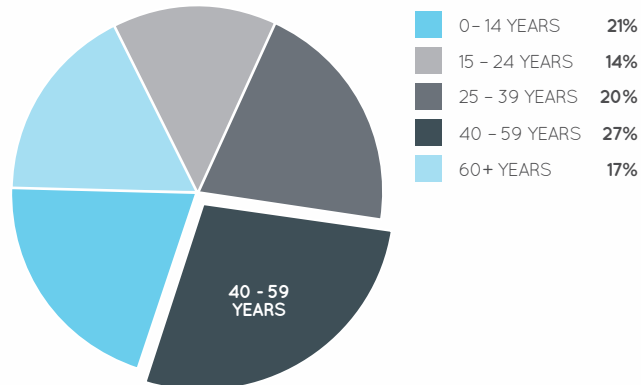

KEY FEATURES

171

NUMBER OF RETAILERS*

305.5m

TOTAL ANNUAL SALES (\$)*

56,564

GROSS LEASABLE AREA (M2)*

2,619