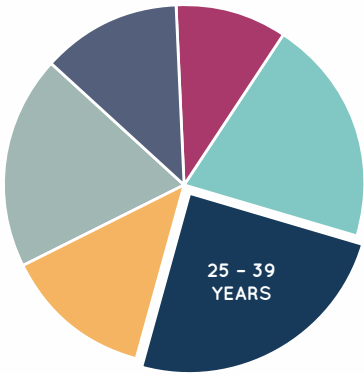

AGE PROFILE

0 - 14 YEARS	19.0%
15 - 24 YEARS	13.5%
25 - 39 YEARS	24.5%
40 - 54 YEARS	20.5%
55 - 64 YEARS	10.0%
65+ YEARS	12.5%

KEY FEATURES

80

NUMBER OF RETAILERS

124m

TOTAL ANNUAL SALES (\$)

27,069