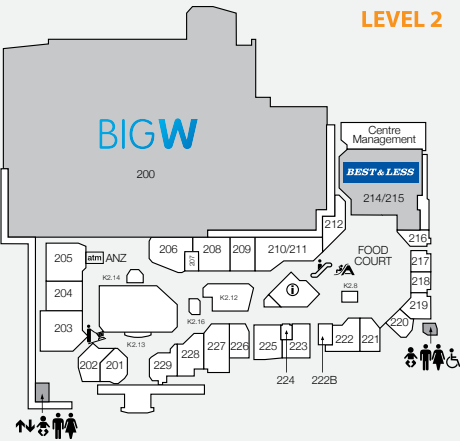

#### DEMOGRAPHICS

STRONG FAMILY MARKET, HIGH PROPORTION OF UNDER 14s

MARKET

**143,150**

TRADE AREA POPULATION

- ➔ Entry/Exit
- ♿ Disabled Toilets
- ♀ Female Toilets
- ♂ Male Toilets
- 👶 Parents Room
- ⬆️ Lift
- 🚶 Travelator
- 🛗 Escalator
- CM Centre Management
- 🚗 Taxi Rank
- 🚌 Bus Station
- ☎️ Pay Phone
- 🏧 ATM
- 🎮 Play Area
- 📧 PO Boxes
- 👮 Police

STORE	STORE NO.	STORE	STORE NO.
<b>MAJORS</b>			
Aldi	L1	Asian Delight	218
Rebel	500	Boost Juice	K2.16
Best & Less	214	Chopstix	K2.14
Big W	200	Cisco's Catch	216
Cineplex	400	Donut King	K3.18
Coles	100	Fusion Takeaway	113
Kmart	300	Jack's Cafe	217
Mr Toys	341	KFC (outside centre)	33FS1
The Reject Shop	L1	McDonald's	219
<b>BANKS &amp; FINANCIAL</b>			
ANZ Bank	205	Origin Kebabs	220
Bendigo Bank - ATM	L1	Our Coffee	K1.9
CBA - ATM	L1	Rashays Casual Dining	328
Bendigo Bank	106	Shikii Sushi & Teppanyaki	334
CBA	326/327	Subway	329
Westpac	103	Sunshine Takeaway	K1.4
		Sushi Paradise	K2.8
		Thai Chuan Chim	330B
		The Coffee Club	K2.12
<b>CAFÉS &amp; DINING</b>			