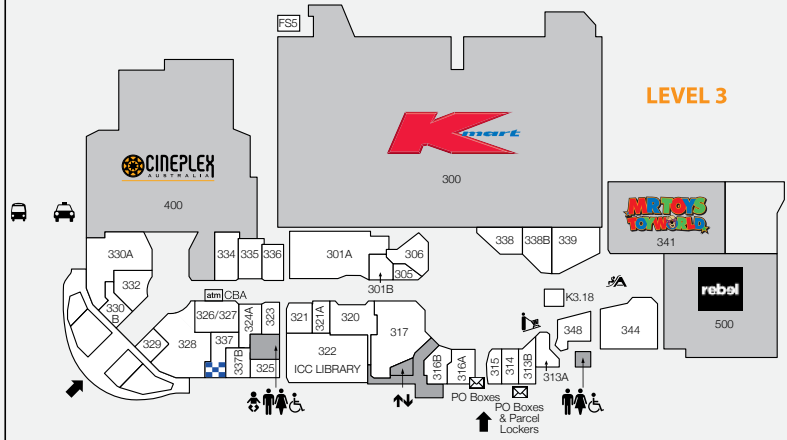

#### DEMOGRAPHICS

STRONG FAMILY MARKET, HIGH PROPORTION OF UNDER 14s

MARKET

**143,150**

TRADE AREA POPULATION

- ➔ Entry/Exit
- ♿ Disabled Toilets
- ♀ Female Toilets
- ♂ Male Toilets
- 👶 Parents Room
- ⬆️ Lift
- 🚶 Travelator
- 🛗 Escalator
- CM Centre Management
- 🚗 Taxi Rank
- 🚌 Bus Station
- ☎️ Pay Phone
- 🏧 ATM
- 🎮 Play Area
- 📧 PO Boxes
- 👮 Police

STORE	STORE NO.	STORE	STORE NO.
<b>MAJORS</b>			
Aldi	L1	Asian Delight	218
Rebel	500	Boost Juice	K2.16
Best & Less	214	Chopstix	K2.14
Big W	200	Cisco's Catch	216
Cineplex	400	Donut King	K3.18
Coles	100	Fusion Takeaway	113
Kmart	300	Jack's Cafe	217
Mr Toys	341	KFC (outside centre)	33FS1
The Reject Shop	L1	McDonald's	219
<b>BANKS &amp; FINANCIAL</b>			
ANZ Bank	205	Origin Kebabs	220
Bendigo Bank - ATM	L1	Our Coffee	K1.9
CBA - ATM	L1	Rashays Casual Dining	328
Bendigo Bank	106	Shikii Sushi & Teppanyaki	334
CBA	326/327	Subway	329
Westpac	103	Sunshine Takeaway	K1.4
		Sushi Paradise	K2.8
		Thai Chuan Chim	330B
		The Coffee Club	K2.12
<b>CAFÉS &amp; DINING</b>			