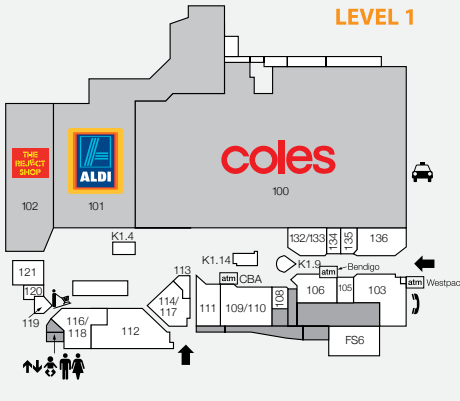

#### DEMOGRAPHICS

STRONG FAMILY MARKET, HIGH PROPORTION OF UNDER 14s

MARKET

**143,150**

TRADE AREA POPULATION

- ➔ Entry/Exit
- ♿ Disabled Toilets
- ♀ Female Toilets
- ♂ Male Toilets
- 👶 Parents Room
- ⬆️ Lift
- 🚶 Travelator
- 🛗 Escalator
- CM Centre Management
- 🚗 Taxi Rank
- 🚌 Bus Station
- ☎️ Pay Phone
- 🏧 ATM
- 🎮 Play Area
- 📧 PO Boxes
- 👮 Police

STORE	STORE NO.	STORE	STORE NO.
<b>ENTERTAINMENT &amp; LEISURE</b>			
Topnotch Hair	207		
Collingwood Park News	111	LE Nails & Beauty	202
EB Games	225	<b>HOMEWARES &amp; ELECTRICAL</b>	
iPlay	330A	ACME Phone Repair & Accessories	K2.13
Telstra Shop	348	Bargain Mania	339
Yes Optus	338B	JV Audio	119
Vodafone	301B	Loot	306
<b>FASHION &amp; FOOTWEAR</b>			
Ally Fashion	210-211	My Case	313A
Autograph	206	The Furniture Club	317
Connor	229	<b>JEWELLERY &amp; ACCESSORIES</b>	
Formally Yours	335	Angus & Coote	227
iFashion	336	Cosmetics Plus	228
Jays Jays	208	Prouds	201
Legalized Printz	212	<b>MEDICAL &amp; OPTICAL</b>	
Lowes	203	Priceline Pharmacy	109/110
Millers	344	Redbank Plaza Medical	112
Tiki Kids Clothing	315	Specsavers	338
Urban Wear	226	Totally Smiles	325
Williams the Shoemen	204	<b>MISCELLANEOUS</b>	
<b>FRESH FOOD</b>			
BWS	132/133		
Go Vita	114/117	Free Choice Tobacconist	135
<b>HEALTH &amp; BEAUTY</b>			
<b>RETAIL SERVICES</b>			
Casheezi	224	Australia Post	316A
Cornerstone Barbers	105	Helloworld	316B
Grace Beauty & Threading	222B	ITP (Income Tax Professionals)	313B
Green Leaves Massage	321A	Ipswich City Council Library & Information Service	322
Just Cuts	120	MyCar	FS5
Luminous Nails	305	Mister Minit	K1.14
Massage Vegas	108	Police Beat	337
My Nails	134	Queensland Transport	221
Price Attack	223	Ultra Tune	FS6
Supercuts	314		