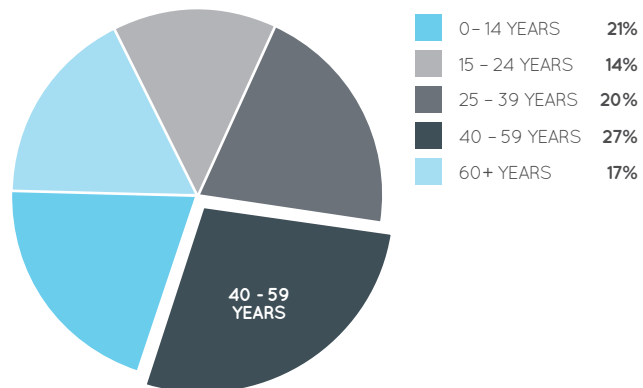

KEY FEATURES

171

NUMBER OF RETAILERS*

305.6m

TOTAL ANNUAL SALES (\$)*

56,565

GROSS LEASABLE AREA (M2)*

2,619