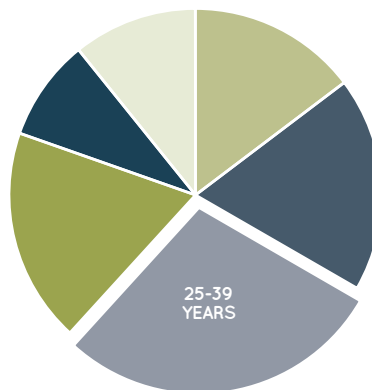

AGE PROFILE

0-14 YEARS	15%
15-24 YEARS	17%
25-39 YEARS	29%
40-54 YEARS	19%
55-64 YEARS	9%
65+ YEARS	11%

KEY FEATURES

30

NUMBER OF RETAILERS

85m

TOTAL ANNUAL SALES (\$)

11,888