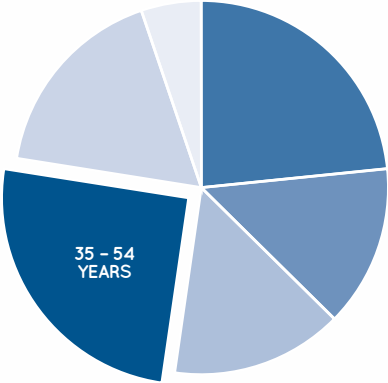

AGE PROFILE

0-14 YEARS	23.4%
15-24 YEARS	14%
25-34 YEARS	14.9%
35-54 YEARS	25.2%
55-74 YEARS	17.3%
75+ YEARS	5.2%

KEY FEATURES

60

NUMBER OF RETAILERS

133m

TOTAL ANNUAL SALES (\$)

23,249