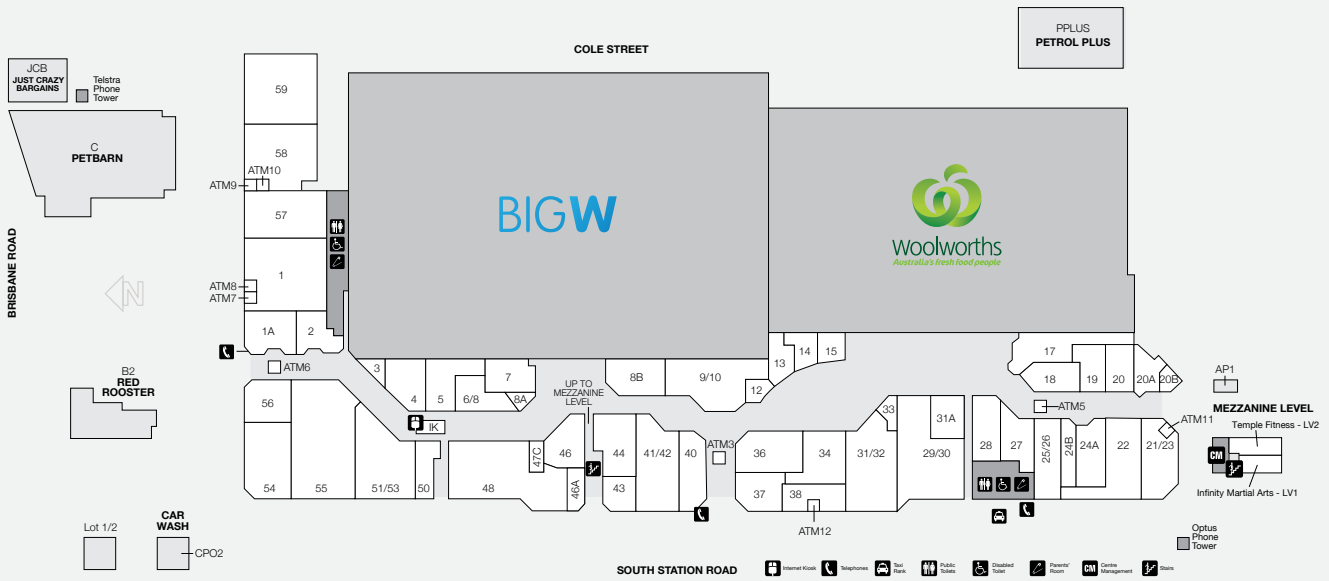

GROSS LEASABLE AREA (M2)

1,257

CAR PARKS
1,025 ARE UNDERCOVER

3.25m

ANNUAL CUSTOMER VISITS

MAJORS

- WOOLWORTHS
- BIG W

DEMOGRAPHICS

YOUNG FAMILIES,
BLUE COLLAR WORKERS

MARKET

123,563

TRADE AREA POPULATION

BOOVAL FAIR

STORE	LOCATION	STORE	LOCATION	STORE	LOCATION
MAJORS		Meet 'N' Eat Café	12	Gaye's Hair Fashion	20
BIG W		Origin Kebabs	15	Healers Therapy	19
Woolworths		Red Rooster	B2	Supercuts Hairdressing	37
BANKS & FINANCIAL		Subway	1A	Vibe Nail Studios	24A
ANZ ATM	ATM6	FRESH FOOD / LIQUOR		HOMEWARES	
ATM2GO	ATM5	BWS	17	Robins Kitchen	28
BOQ	38	Harvest Markets	31/32	Technology Traders	4
BOQ ATM	ATM12	FASHION - ACCESSORIES		GENERAL	
CBA ATM	ATM7	Strandbags	6/8	Booval Nextra News	51/53
CBA ATM	ATM8	FASHION - FEMALE		EB Games	27
Heritage Bank	21/23	Be Me	46	Flight Centre	25/26
Heritage Bank ATM	ATM11	Millers	5	Go Dollars	48
redi ATM	ATM3	Rockmans	36	Helloworld Travel	20A
Westpac	58	Suzanne Grae	8B	Infinity Martial Arts	LV1
Westpac ATM	ATM9	FASHION - MALE		Just Crazy Bargains	JCB
Westpac ATM	ATM10	Lowes Menswear	9/10	Lifeline	55
FOOD EAT IN & TAKEAWAY		FOOTWEAR		Petbarn	C
A1 Sushi	47C	Williams the Shoemen	44	Police Beat	46A
Asian Delight	13	JEWELLERY & GIFTS		Star Discount Chemist	29/30
The Cheesecake Shop	57	Prouds The Jewellers	18	Temple Fitness	LV2
The Coffee Club	41/42	HAIR & BEAUTY		Tobacco Station	3
Diggers Delight	14	Amaze Beauty	50		
Donut King	33	Booval Gentlemen's Barber	20B		