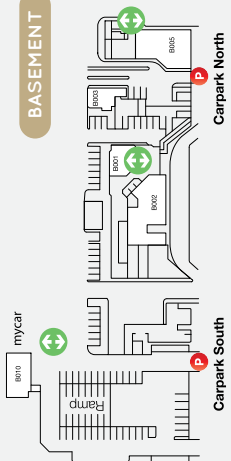

341,000

TRADE AREA POPULATION*

LEVEL ONE

BASEMENT

GROUND LEVEL

-  **Parking**
-  **Lifts**
-  **Toilets**
-  **Escalators**
-  **Parents Room**
-  **Buses**
-  **Entry**
-  **36 Marine Parade Commercial Tower Foyer**
-  **Disabled Toilets**
-  **Stairs**
-  **Customer Service Desk**
-  **Paystations**
-  **Taxi**
-  **ATM**