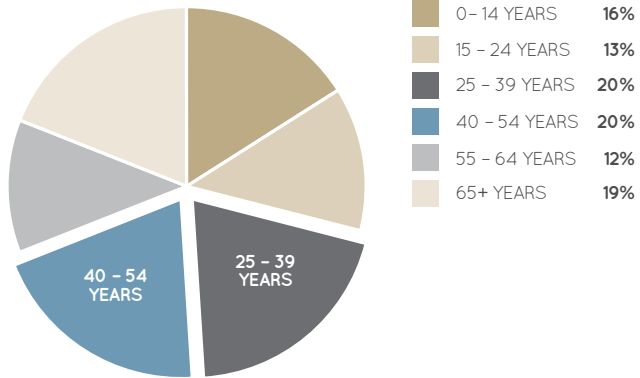

AUSTRALIA FAIR

AUSTRALIA FAIR METRO

AGE PROFILE

Australia Fair is the shopping hub of the Gold Coast CBD, providing an appealing mix of retail, leisure and entertainment.

With the evolution of the official Southport CBD and an associated boost in local economic indicators, Australia Fair is capitalising on its central location to leverage incredible retail opportunities for those who share the vision in establishing themselves in a progressive, urban city centre.