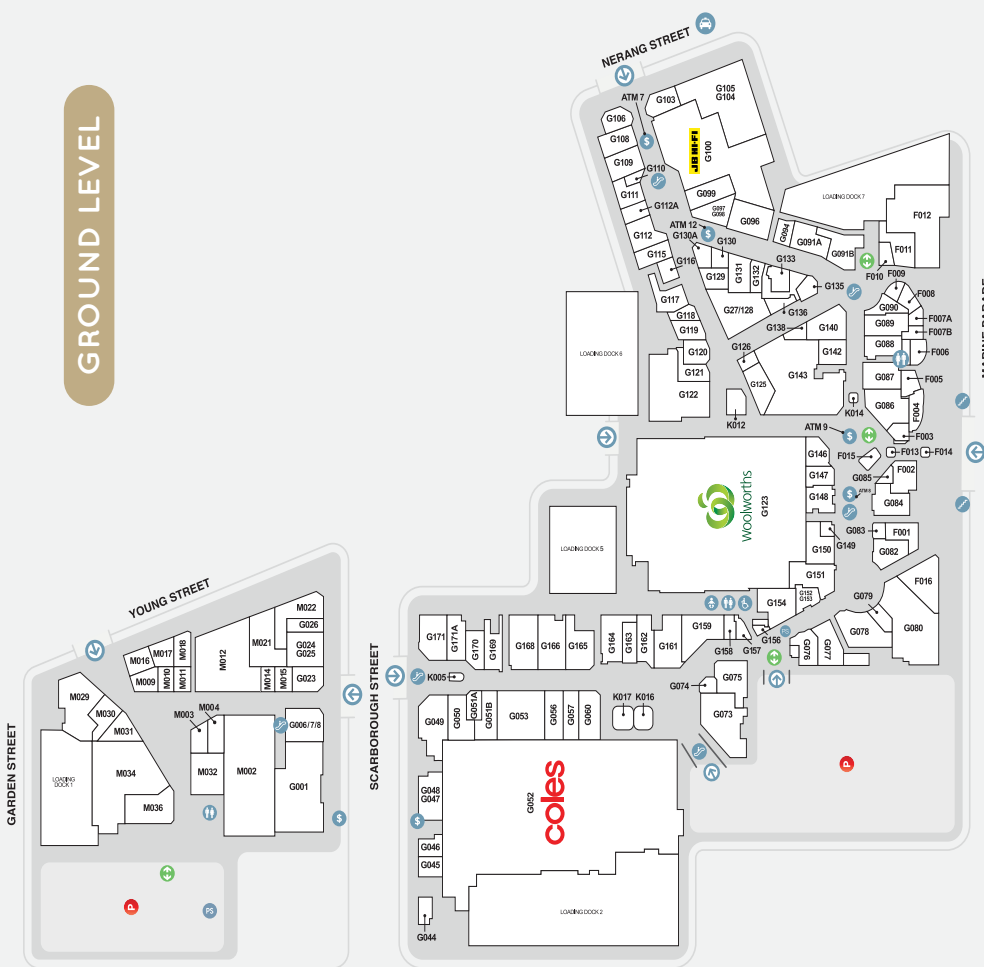

341,000

TRADE AREA POPULATION*

LEVEL ONE

BASEMENT

GROUND LEVEL

-  **Parking**
-  **Lifts**
-  **Toilets**
-  **Escalators**
-  **Parents Room**
-  **Buses**
-  **Entry**
-  **36 Marine Parade Commercial Tower Foyer**
-  **Disabled Toilets**
-  **Stairs**
-  **Customer Service Desk**
-  **Paystations**
-  **Taxi**
-  **ATM**