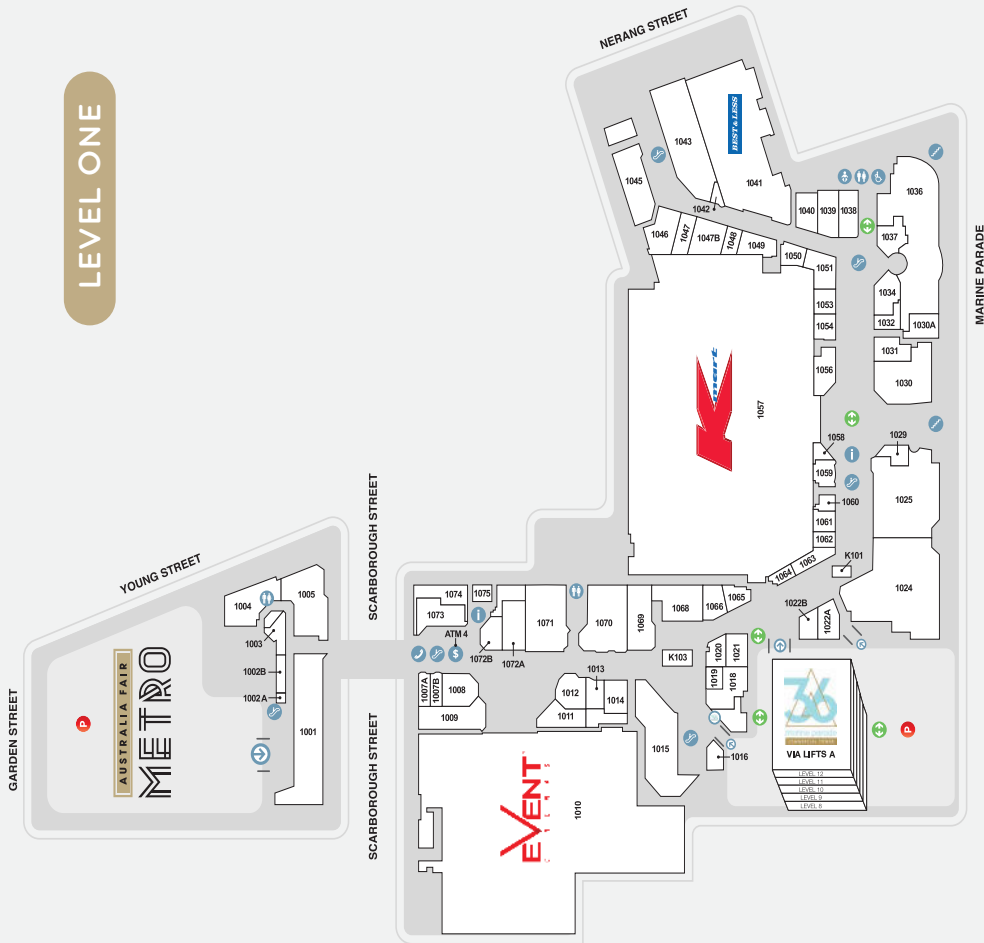

CAR PARKS*

12m

ANNUAL CUSTOMER VISITS*

MAJORS

- COLES
- WOOLWORTHS
- KMART
- EVENT CINEMAS

DEMOGRAPHICS

CBD WORKERS, STUDENTS, YOUNG FAMILIES, SENIORS, ASIAN MARKET, TOURISTS

MARKET

341,000

TRADE AREA POPULATION*

LEVEL ONE

BASEMENT

GROUND LEVEL

-  **Parking**
-  **Lifts**
-  **Toilets**
-  **Escalators**
-  **Parents Room**
-  **Buses**
-  **Entry**
-  **36 Marine Parade Commercial Tower Foyer**
-  **Disabled Toilets**
-  **Stairs**
-  **Customer Service Desk**
-  **Paystations**
-  **Taxi**
-  **ATM**