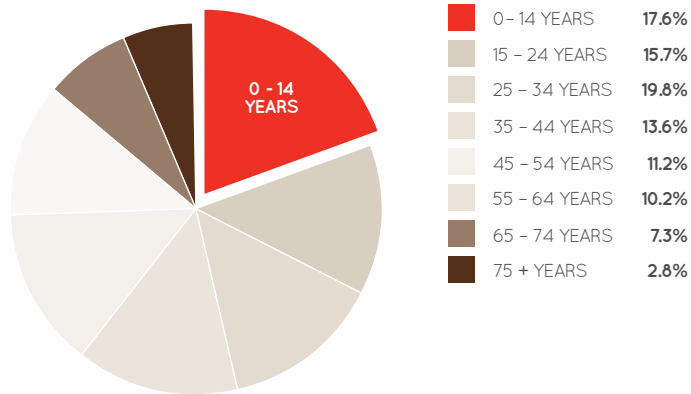

Sunny Park has a multicultural customer base, with a strong representation of Asian customers originating predominantly from Taiwan, China and Korea.

AGE PROFILE

KEY FEATURES

43

NUMBER OF RETAILERS

53m

TOTAL ANNUAL SALES (\$)